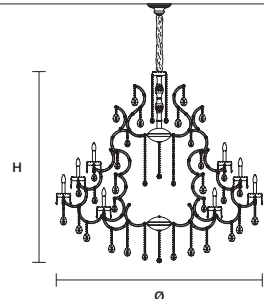

AQABA S 56/185/165

∅ 185 cm / 72.80"
H 165 cm / 65.00"
■ 108 kg / 237.60 lb

STANDARD LIGHTING
56×E12×40 W MAX (NOT INCL.)

INTEGRATED LED LIGHTING
RGB-W 56×LED SOURCE - 476 W TOT
DW 56×LED SOURCE - 453,6 W TOT