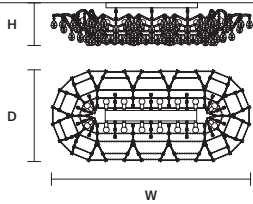

AQABA PL 16/155/37 OV

W 155 cm / 61.00"
D 73 cm / 28.70"
H 37 cm / 14.60"
■ 31 kg / 68.20 lb

STANDARD LIGHTING
16×E12×40 W MAX (NOT INCL.)

INTEGRATED LED LIGHTING
RGB-W 16×LED SOURCE - 136 W TOT
DW 16×LED SOURCE - 129,6 W TOT