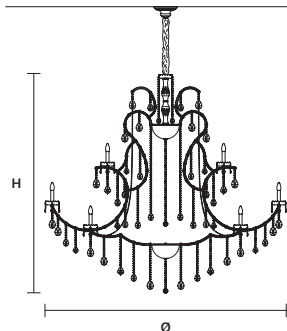

AQABA S 56/210/190

∅ 210 cm / 82.70"
H 190 cm / 74.80"
■ 132 kg / 290.40 lb

STANDARD LIGHTING
56×E12×40 W MAX (NOT INCL.)

INTEGRATED LED LIGHTING
RGB-W 56×LED SOURCE - 476 W TOT
DW 56×LED SOURCE - 453,6 W TOT