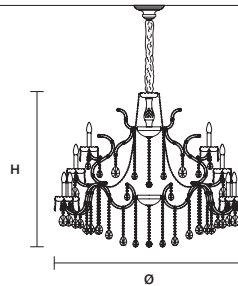

AQABA S 32/130/105
ø 130 cm / 51.20"
H 105 cm / 41.30"
■ 53 kg / 116.60 lb

STANDARD LIGHTING
32×E12×40 W MAX (NOT INCL.)

INTEGRATED LED LIGHTING
RGB-W 32×LED SOURCE - 272 W TOT
DW 32×LED SOURCE - 259,2 W TOT