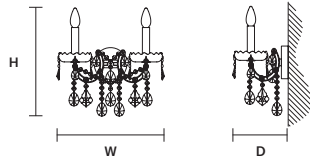

AQABA A 2/40/36

W 40 cm / 15.70"
D 20 cm / 7.90"
H 36 cm / 14.20"
■ 2,5 kg / 5.5 lb

STANDARD LIGHTING
2×E12×40 W MAX (NOT INCL.)

INTEGRATED LED LIGHTING
RGB-W 2×LED SOURCE - 17 W TOT
DW 2×LED SOURCE - 16,2 W TOT