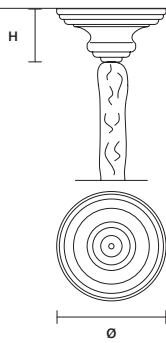

INTEGRATED LED LIGHTING   
 RGB-W 2×LED SOURCE - 17 W TOT  
 DW 2×LED SOURCE - 16,2 W TOT

SINGLE CANOPY/STANDARD LIGHTING

SIZE		FRAME FINISHINGS	CANOPY FINISHINGS	PRODUCT NAME
Ø	16,5 cm / 6.50"	● G03	● G03	AQABA S 5/48/42
H	8 cm / 3.10"	● G04	● G04	AQABA S 8/62/50
				AQABA S 12/95/94
				AQABA S 15/88/62
				AQABA S 15/90/80
				AQABA S 18/105/65
				AQABA S 25/100/90
				AQABA S 25/110/140

SINGLE CANOPY/STANDARD LIGHTING

SIZE		FRAME FINISHINGS	CANOPY FINISHINGS	PRODUCT NAME
Ø	20,5 cm / 8.10"	● G03	● G03	AQABA S 18/120/100
H	10 cm / 3.90"	● G04	● G04	AQABA S 18/120/115
				AQABA S 18/140/172
				AQABA S 24/120/134
				AQABA S 24/130/100
				AQABA S 24/155/130
				AQABA S 32/130/105
				AQABA S 32/130/170
				AQABA S 36/165/160
				AQABA S 40/200/155
				AQABA S 48/215/120
				AQABA S 56/185/165
				AQABA S 56/185/230
				AQABA S 56/210/190
				AQABA S 65/170/250
				AQABA S 70/150/380
				AQABA S 70/245/290
				AQABA S 116/245/400