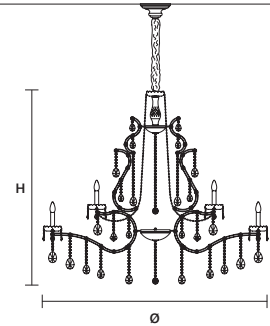

AQABA S 24/155/130
ø 155 cm / 61.00"
H 130 cm / 51.20"
■ 55 kg / 121.00 lb

STANDARD LIGHTING
24×E12×40 W MAX (NOT INCL.)

INTEGRATED LED LIGHTING
RGB-W 24×LED SOURCE - 204 W TOT
DW 24×LED SOURCE - 194,4 W TOT