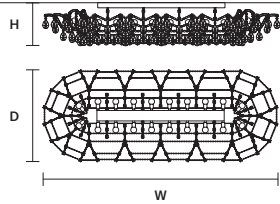

AQABA PL 20/180/37 OV

W 180 cm / 70.90"
D 73 cm / 28.70"
H 37 cm / 14.60"
■ 40 kg / 88.00 lb

STANDARD LIGHTING
20×E12×40 W MAX (NOT INCL.)

INTEGRATED LED LIGHTING
RGB-W 20×LED SOURCE - 170 W TOT
DW 20×LED SOURCE - 162 W TOT