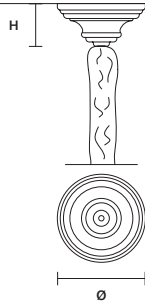

SINGLE CANOPY/STANDARD LIGHTING

SIZE		FRAME FINISHINGS	CANOPY FINISHINGS	PRODUCT NAME
Ø	16,5 cm / 6.50"	● G03	● G03	AQABA S 5/48/42
H	8 cm / 3.10"	● G04	● G04	AQABA S 8/62/50
				AQABA S 12/95/94
				AQABA S 15/88/62
				AQABA S 15/90/80
				AQABA S 18/105/65
				AQABA S 25/100/90
				AQABA S 25/110/140