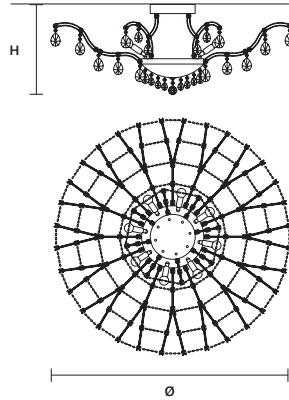

AQABA PL 8/120/45

∅ 120 cm / 47.20"
H 45 cm / 17.70"
■ 36 kg / 79.20 lb

STANDARD LIGHTING
8×E12×40 W MAX (NOT INCL.)

INTEGRATED LED LIGHTING
RGB-W 8×LED SOURCE - 68 W TOT
DW 8×LED SOURCE - 64,8 W TOT