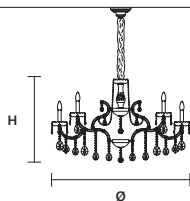

AQABA S 18/105/65

∅ 105 cm / 41.30"
H 65 cm / 25.60"
■ 23 kg / 50.60 lb

STANDARD LIGHTING
18×E12×40 W MAX (NOT INCL.)

INTEGRATED LED LIGHTING
RGB-W 18×LED SOURCE - 153 W TOT
DW 18×LED SOURCE - 145,8 W TOT