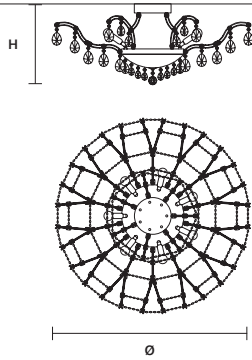

AQABA PL 7/100/40

∅ 100 cm / 39.40"
H 40 cm / 15.70"
■ 25 kg / 55.00 lb

STANDARD LIGHTING
7×E12×40 W MAX (NOT INCL.)

INTEGRATED LED LIGHTING
RGB-W 7×LED SOURCE - 59,5 W TOT
DW 7×LED SOURCE - 56,7 W TOT