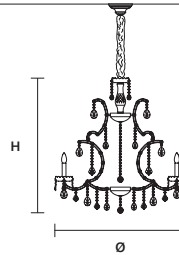

AQABA S 12/95/94

∅ 95 cm / 37.40"
H 94 cm / 37.00"
■ 27 kg / 59.40 lb

STANDARD LIGHTING
12×E12×40 W MAX (NOT INCL.)

INTEGRATED LED LIGHTING
RGB-W 12×LED SOURCE - 102 W TOT
DW 12×LED SOURCE - 97,2 W TOT