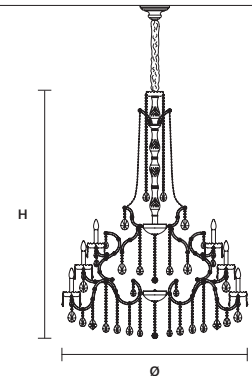

AQABA S 32/130/170
ø 130 cm / 51.20"
H 170 cm / 66.90"
■ 45 kg / 99.00 lb

STANDARD LIGHTING
32×E12×40 W MAX (NOT INCL.)

INTEGRATED LED LIGHTING
RGB-W 32×LED SOURCE - 272 W TOT
DW 32×LED SOURCE - 259,2 W TOT