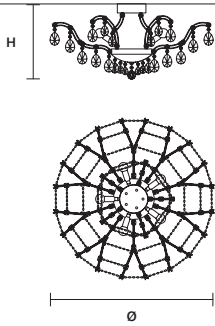

AQABA PL 5/82/36

∅ 82 cm / 32.30"
H 36 cm / 14.20"
■ 15 kg / 33.00 lb

STANDARD LIGHTING
5×E12×40 W MAX (NOT INCL.)

INTEGRATED LED LIGHTING
RGB-W 5×LED SOURCE - 42,5 W TOT
DW 5×LED SOURCE - 40,5 W TOT