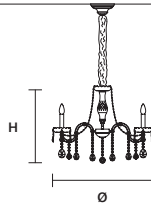

AQABA S 8/62/50

∅ 62 cm / 24.40"
H 50 cm / 19.70"
■ 9 kg / 19.80 lb

STANDARD LIGHTING
8×E12×40 W MAX (NOT INCL.)

INTEGRATED LED LIGHTING
RGB-W 8×LED SOURCE - 68 W TOT
DW 8×LED SOURCE - 64,8 W TOT