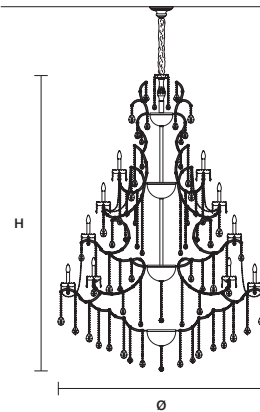

AQABA S 65/170/250

∅ 170 cm / 66.90"
H 250 cm / 98.40"
■ 142 kg / 312.40 lb

STANDARD LIGHTING
65×E12×40 W MAX (NOT INCL.)

INTEGRATED LED LIGHTING
RGB-W 65×LED SOURCE - 552,5 W TOT
DW 65×LED SOURCE - 526,5 W TOT