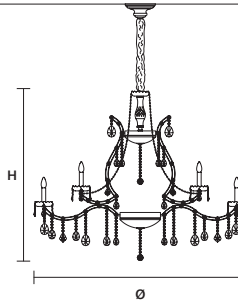

AQABA S 24/130/100
ø 130 cm / 51.20"
H 100 cm / 39.40"
■ 41 kg / 90.20 lb

STANDARD LIGHTING
24×E12×40 W MAX (NOT INCL.)

INTEGRATED LED LIGHTING
RGB-W 24×LED SOURCE - 204 W TOT
DW 24×LED SOURCE - 194,4 W TOT