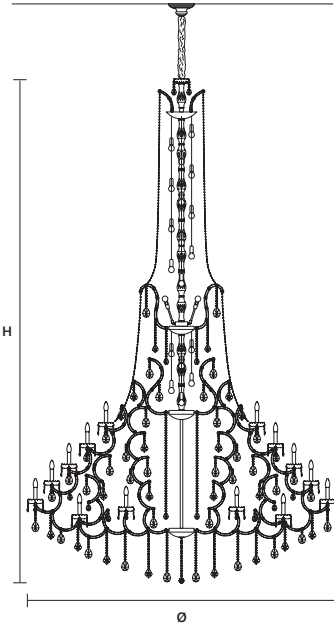

INTEGRATED LED LIGHTING    
 RGB-W 70×LED SOURCE - 595 W TOT  
 DW 70×LED SOURCE - 567 W TOT

AQABA S 70/245/290

∅ 245 cm / 96.50"  
 H 290 cm / 114.20"  
 ■ 233 kg / 512.60 lb

STANDARD LIGHTING   
 70×E12×40 W MAX (NOT INCL.)

INTEGRATED LED LIGHTING   
 RGB-W 70×LED SOURCE - 595 W TOT  
 DW 70×LED SOURCE - 567 W TOT

AQABA S 116/245/400

∅ 245 cm / 96.50"  
 H 400 cm / 157.50"  
 ■ 200 kg / 440.00 lb

STANDARD LIGHTING   
 116×E12×40 W MAX (NOT INCL.)

INTEGRATED LED LIGHTING   
 RGB-W 116×LED SOURCE - 986 W TOT  
 DW 116×LED SOURCE - 939,6 W TOT

**AQABA PL 5/82/36**

∅ 82 cm / 32.30"  
 H 36 cm / 14.20"  
 ■ 15 kg / 33.00 lb

STANDARD LIGHTING   
 5×E12×40 W MAX (NOT INCL.)