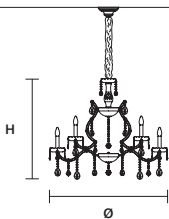

AQABA S 15/90/80

∅ 90 cm / 35.40"
H 80 cm / 31.50"
■ 20 kg / 44.00 lb

STANDARD LIGHTING
15×E12×40 W MAX (NOT INCL.)

INTEGRATED LED LIGHTING
RGB-W 15×LED SOURCE - 127,5 W TOT
DW 15×LED SOURCE - 121,5 W TOT