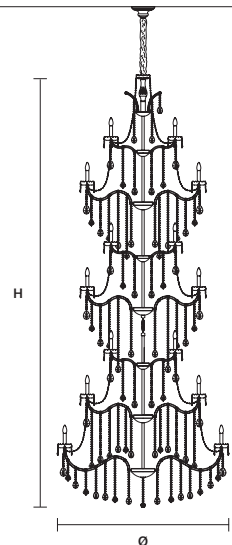

AQABA S 70/150/380

∅ 150 cm / 59.10"
H 380 cm / 149.60"
■ 105 kg / 231.00 lb

STANDARD LIGHTING
70×E12×40 W MAX (NOT INCL.)

INTEGRATED LED LIGHTING
RGB-W 70×LED SOURCE - 595 W TOT
DW 70×LED SOURCE - 567 W TOT