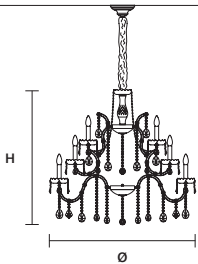

AQABA S 25/100/90
ø 100 cm / 39.40"
H 90 cm / 35.40"
■ 30 kg / 66.00 lb

STANDARD LIGHTING
25×E12×40 W MAX (NOT INCL.)

INTEGRATED LED LIGHTING
RGB-W 25×LED SOURCE - 212,5 W TOT
DW 25×LED SOURCE - 202,5 W TOT