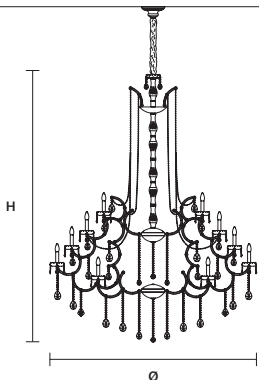

INTEGRATED LED LIGHTING    
 RGB-W 48×LED SOURCE - 408 W TOT  
 DW 48×LED SOURCE - 388,8 W TOT

**AQABA S 56/185/165**

∅ 185 cm / 72.80"  
 H 165 cm / 65.00"  
 ■ 108 kg / 237.60 lb

STANDARD LIGHTING    
 56×E12×40 W MAX (NOT INCL.)

INTEGRATED LED LIGHTING    
 RGB-W 56×LED SOURCE - 476 W TOT  
 DW 56×LED SOURCE - 453,6 W TOT

**AQABA S 56/185/230**

∅ 185 cm / 72.80"  
 H 230 cm / 90.60"  
 ■ 103 kg / 226.60 lb

STANDARD LIGHTING    
 56×E12×40 W MAX (NOT INCL.)

INTEGRATED LED LIGHTING    
 RGB-W 56×LED SOURCE - 476 W TOT  
 DW 56×LED SOURCE - 453,6 W TOT

**AQABA S 56/210/190**

∅ 210 cm / 82.70"  
 H 190 cm / 74.80"  
 ■ 132 kg / 290.40 lb

STANDARD LIGHTING    
 56×E12×40 W MAX (NOT INCL.)