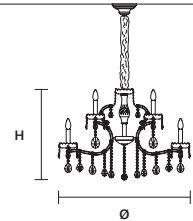

AQABA S 15/88/62

∅ 88 cm / 34.60"
H 62 cm / 24.40"
■ 19 kg / 41.80 lb

STANDARD LIGHTING
15×E12×40 W MAX (NOT INCL.)

INTEGRATED LED LIGHTING
RGB-W 15×LED SOURCE - 127,5 W TOT
DW 15×LED SOURCE - 121,5 W TOT