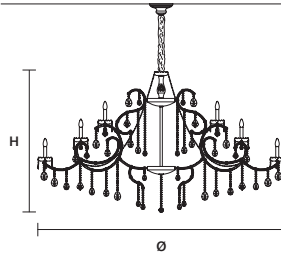

AQABA S 48/215/120

∅ 215 cm / 84.60"
H 120 cm / 47.20"
■ 93 kg / 204.60 lb

STANDARD LIGHTING
48×E12×40 W MAX (NOT INCL.)

INTEGRATED LED LIGHTING
RGB-W 48×LED SOURCE - 408 W TOT
DW 48×LED SOURCE - 388,8 W TOT