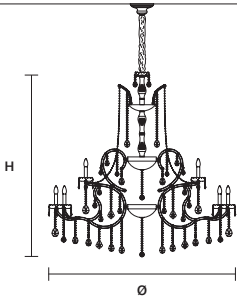

AQABA S 36/165/160

∅ 165 cm / 65.00"
H 160 cm / 63.00"
■ 90 kg / 198.00 lb

STANDARD LIGHTING
36×E12×40 W MAX (NOT INCL.)

INTEGRATED LED LIGHTING
RGB-W 36×LED SOURCE - 306 W TOT
DW 36×LED SOURCE - 291,6 W TOT