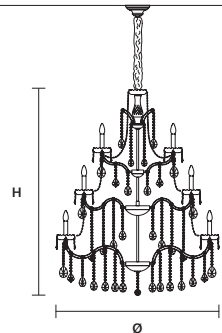

AQABA S 25/110/140
ø 110 cm / 43.30"
H 140 cm / 55.10"
■ 41 kg / 90.20 lb

STANDARD LIGHTING
25×E12×40 W MAX (NOT INCL.)

INTEGRATED LED LIGHTING
RGB-W 25×LED SOURCE - 212,5 W TOT
DW 25×LED SOURCE - 202,5 W TOT