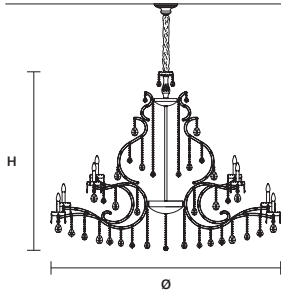

AQABA S 40/200/155

∅ 200 cm / 78.70"
H 155 cm / 61.00"
■ 82 kg / 180.40lb

STANDARD LIGHTING
40×E12×40 W MAX (NOT INCL.)

INTEGRATED LED LIGHTING
RGB-W 40×LED SOURCE - 340 W TOT
DW 40×LED SOURCE - 324 W TOT