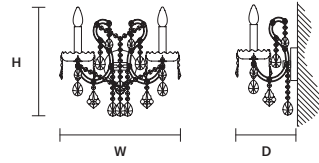

AQABA A 2/44/37

W 44 cm / 17.30"
D 20 cm / 7.90"
H 37 cm / 14.60"
■ 2 kg / 4.40 lb

STANDARD LIGHTING
2×E12×40 W MAX (NOT INCL.)

INTEGRATED LED LIGHTING
RGB-W 2×LED SOURCE - 17 W TOT
DW 2×LED SOURCE - 16,2 W TOT