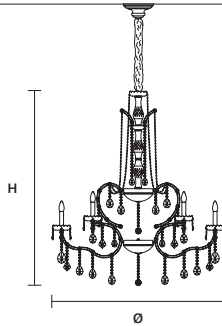

AQABA S 24/120/134
ø 120 cm / 47.20"
H 134 cm / 52.80"
■ 43 kg / 94.60 lb

STANDARD LIGHTING
24×E12×40 W MAX (NOT INCL.)

INTEGRATED LED LIGHTING
RGB-W 24×LED SOURCE - 204 W TOT
DW 24×LED SOURCE - 194,4 W TOT