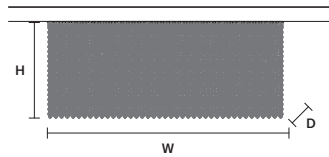

CUBO PL/LONG/Q **CE**

w 100 cm / 39.40"
d 25 cm / 9.80"
H 40 cm / 15.70"

STANDARD LIGHTING
18×E12×40 W MAX (NOT INCL.)