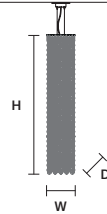

CUBO

S/SQUARE/SMALL 60

W	12,5 cm / 4.90"
D	12,5 cm / 4.90"
H	60 cm / 23.60"

STANDARD LIGHTING

3×E12×40 W MAX (NOT INCL.)