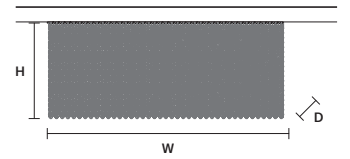

CUBO PL/LONG/H **CE**

w	100 cm / 39.40"
d	12,5 cm / 4.90"
H	40 cm / 15.70"

STANDARD LIGHTING
11×E12×40 W MAX (NOT INCL.)