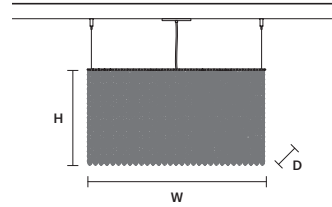

CUBO S/LONG/N

w	75 cm / 29.50"
d	25 cm / 9.80"
H	40 cm / 15.70"

STANDARD LIGHTING
17×E12×40 W MAX (NOT INCL.)