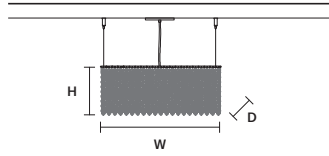

**S/SQUARE/LARGE 40**

W	50 cm / 19.70"
D	50 cm / 19.70"
H	40 cm / 15.70"

**STANDARD LIGHTING**

12×E12×40 W MAX (NOT INCL.)

CUBO S/LONG/A 

w 50 cm / 19.70"  
 d 12,5 cm / 4.90"  
 H 20 cm / 7.90"

STANDARD LIGHTING  
 4×E12×40 W MAX (NOT INCL.)