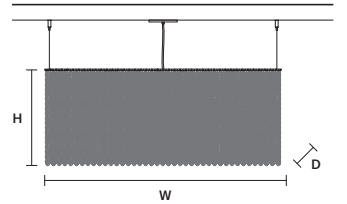

CUBO S/LONG/T

w	100 cm / 39.40"
d	50 cm / 19.70"
H	40 cm / 15.70"

STANDARD LIGHTING
18×E12×40 W MAX (NOT INCL.)