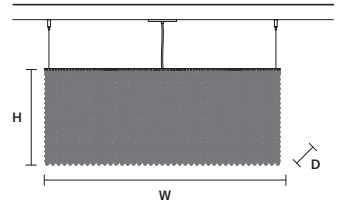

CUBO S/LONG/H

w 100 cm / 39.40"
d 12,5 cm / 4.90"
H 40 cm / 15.70"

STANDARD LIGHTING
11×E12×40 W MAX (NOT INCL.)