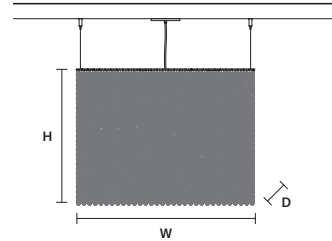

CUBO S/LONG/N 

w	75 cm / 29.50"
d	25 cm / 9.80"
H	40 cm / 15.70"

STANDARD LIGHTING  
17×E12×40 W MAX (NOT INCL.)

CUBO S/LONG/O 

w	75 cm / 29.50"
d	25 cm / 9.80"
H	60 cm / 23.60"

STANDARD LIGHTING  
17×E12×40 W MAX (NOT INCL.)