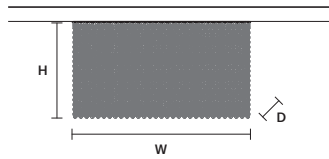

CUBO PL/LONG/D **CE**

w	75 cm / 29.50"
d	12,5 cm / 4.90"
H	20 cm / 7.90"

STANDARD LIGHTING  
5×E12×40 W MAX (NOT INCL.)

CUBO PL/LONG/E **CE**

w	75 cm / 29.50"
d	12,5 cm / 4.90"
H	40 cm / 15.70"

STANDARD LIGHTING  
9×E12×40 W MAX (NOT INCL.)