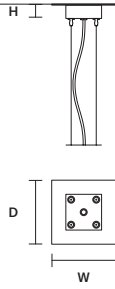

SINGLE CANOPY

SIZE	
W	12 cm / 4.70"
D	12 cm / 4.70"
H	2,7 cm / 1.10"

FINISHINGS
● G04

PRODUCT NAME
CUBO S/SQUARE/SMALL 20
CUBO S/SQUARE/SMALL 40
CUBO S/SQUARE/SMALL 60
CUBO S/SQUARE/SMALL 80