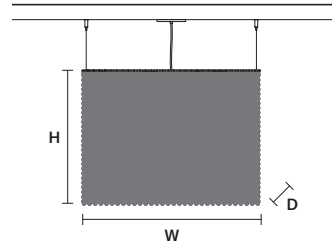

CUBO S/LONG/F

w 75 cm / 29.50"
d 12,5 cm / 4.90"
H 60 cm / 23.60"

STANDARD LIGHTING
9×E12×40 W MAX (NOT INCL.)