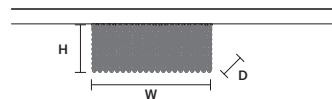

CUBO PL/LONG/J **CE**

w	50 cm / 19.70"
d	25 cm / 9.80"
H	20 cm / 7.90"

STANDARD LIGHTING
8×E12×40 W MAX (NOT INCL.)