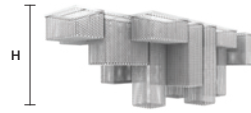

CUBO COMBO PL 150 RC **CE**

w 75 cm / 29.50"
d 150 cm / 59.10"
H 60 cm / 23.60"
■ 54 kg / 118.80 lb

STANDARD LIGHTING
53×E12×40 W MAX (NOT INCL.)

CUBO COMBO PL 300 RC **CE**

w 100 cm / 39.40"
d 300 cm / 118.10"
H 80 cm / 31.50"
■ 189 kg / 415.80 lb

STANDARD LIGHTING
195×E12×40 W MAX (NOT INCL.)

MODULES

- **A** 1×Cubo PL/Long/K
- **B** 2×Cubo PL/Long/M
- **C** 2×Cubo PL/Square/Medium 20
- **D** 1×Cubo PL/Square/Medium 40
- **E** 1×Cubo PL/Square/Medium 60

MODULES

- **A** 6×Cubo PL/Long/I
- **B** 3×Cubo PL/Long/K
- **C** 2×Cubo PL/Long/L
- **D** 1×Cubo PL/Long/O
- **E** 1×Cubo PL/Long/Q
- **F** 1×Cubo PL/Square/Medium 20
- **G** 1×Cubo PL/Square/Medium 60
- **H** 4×Cubo PL/Square/Medium 80