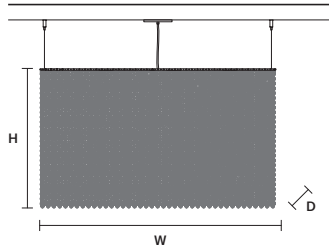

CUBO S/LONG/H 

w 100 cm / 39.40"  
 d 12,5 cm / 4.90"  
 H 40 cm / 15.70"

STANDARD LIGHTING  
 11×E12×40 W MAX (NOT INCL.)

CUBO S/LONG/I 

w 100 cm / 39.40"  
 d 12,5 cm / 4.90"  
 H 60 cm / 23.60"

STANDARD LIGHTING  
 11×E12×40 W MAX (NOT INCL.)