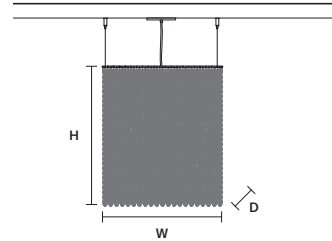

**S/SQUARE/LARGE 40**

W	50 cm / 19.70"
D	50 cm / 19.70"
H	40 cm / 15.70"

**STANDARD LIGHTING**

12×E12×40 W MAX (NOT INCL.)

CUBO S/LONG/A 

w 50 cm / 19.70"  
 d 12,5 cm / 4.90"  
 H 20 cm / 7.90"

STANDARD LIGHTING  
 4×E12×40 W MAX (NOT INCL.)

CUBO S/LONG/B 

w 50 cm / 19.70"  
 d 12,5 cm / 4.90"  
 H 40 cm / 15.70"

STANDARD LIGHTING  
 7×E12×40 W MAX (NOT INCL.)

CUBO S/LONG/C 

w 50 cm / 19.70"  
 d 12,5 cm / 4.90"  
 H 60 cm / 23.60"

STANDARD LIGHTING  
 7×E12×40 W MAX (NOT INCL.)

CUBO S/LONG/D 

w 75 cm / 29.50"  
 d 12,5 cm / 4.90"  
 H 20 cm / 7.90"

STANDARD LIGHTING  
 5×E12×40 W MAX (NOT INCL.)

CUBO S/LONG/E 

w 75 cm / 29.50"  
 d 12,5 cm / 4.90"  
 H 40 cm / 15.70"

STANDARD LIGHTING  
 9×E12×40 W MAX (NOT INCL.)