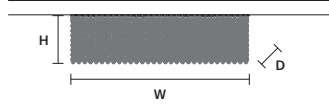

CUBO PL/LONG/L **CE**

w	50 cm / 19.70"
d	25 cm / 9.80"
H	60 cm / 23.60"

STANDARD LIGHTING  
12×E12×40 W MAX (NOT INCL.)

CUBO PL/LONG/M **CE**

w 75 cm / 29.50"  
 d 25 cm / 9.80"  
 H 20 cm / 7.90"

STANDARD LIGHTING  
 9×E12×40 W MAX (NOT INCL.)