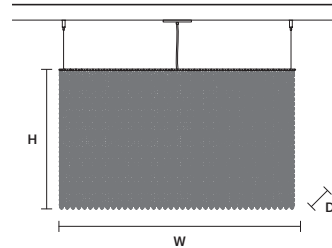

CUBO S/LONG/R

w	100 cm / 39.40"
d	25 cm / 9.80"
H	60 cm / 23.60"

STANDARD LIGHTING
18×E12×40 W MAX (NOT INCL.)