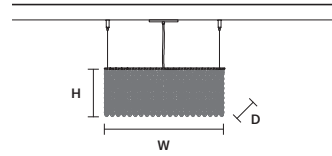

CUBO S/LONG/J

w 50 cm / 19.70"
d 25 cm / 9.80"
H 20 cm / 7.90"

STANDARD LIGHTING
8×E12×40 W MAX (NOT INCL.)