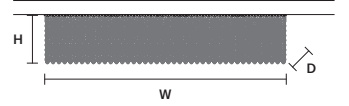

CUBO PL/LONG/P **CE**

w 100 cm / 39.40"
d 25 cm / 9.80"
H 20 cm / 7.90"

STANDARD LIGHTING
12×E12×40 W MAX (NOT INCL.)