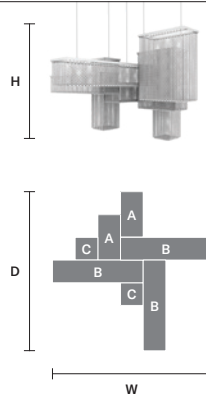

CUBO COMBO S175 SQ

W 175 cm / 68.90"
D 175 cm / 68.90"
H 100 cm / 39.40"
■ 106 kg / 233.20 lb

STANDARD LIGHTING
80×E12×40 W MAX (NOT INCL.)