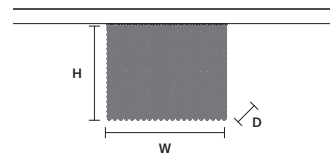

CUBO PL/LONG/J **CE**

w	50 cm / 19.70"
d	25 cm / 9.80"
H	20 cm / 7.90"

STANDARD LIGHTING  
8×E12×40 W MAX (NOT INCL.)

CUBO PL/LONG/K **CE**

w	50 cm / 19.70"
d	25 cm / 9.80"
H	40 cm / 15.70"

STANDARD LIGHTING  
12×E12×40 W MAX (NOT INCL.)