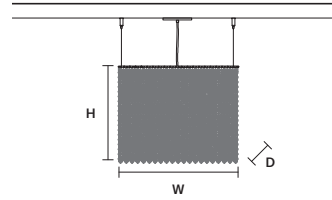

CUBO S/LONG/B

w 50 cm / 19.70"
d 12,5 cm / 4.90"
H 40 cm / 15.70"

STANDARD LIGHTING
7×E12×40 W MAX (NOT INCL.)