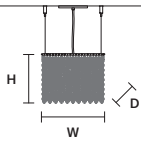

CUBO

S/SQUARE/MEDIUM 20

W	25 cm / 9.80"
D	25 cm / 9.80"
H	20 cm / 7.90"

STANDARD LIGHTING

4×E12×40 W MAX (NOT INCL.)