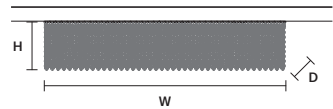

CUBO PL/LONG/S **CE**

w 100 cm / 39.40"
d 50 cm / 19.70"
H 20 cm / 7.90"

STANDARD LIGHTING
12×E12×40 W MAX (NOT INCL.)