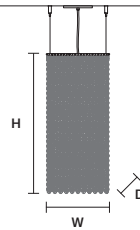

W	25 cm / 9.80"
D	25 cm / 9.80"
H	20 cm / 7.90"

**STANDARD LIGHTING**

4×E12×40 W MAX (NOT INCL.)

**CUBO**  

**S/SQUARE/MEDIUM 40**

W	25 cm / 9.80"
D	25 cm / 9.80"
H	40 cm / 15.70"

**STANDARD LIGHTING**

7×E12×40 W MAX (NOT INCL.)

**CUBO**  

**S/SQUARE/MEDIUM 60**

W	25 cm / 9.80"
D	25 cm / 9.80"
H	60 cm / 23.60"

**STANDARD LIGHTING**

8×E12×40 W MAX (NOT INCL.)

**CUBO**  

**S/SQUARE/MEDIUM 80**

W	25 cm / 9.80"
D	25 cm / 9.80"
H	80 cm / 31.50"