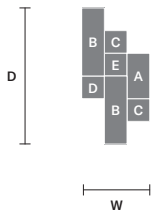

CUBO COMBO PL 150 RC **CE**

w 75 cm / 29.50"
d 150 cm / 59.10"
H 60 cm / 23.60"
■ 54 kg / 118.80 lb

STANDARD LIGHTING
53×E12×40 W MAX (NOT INCL.)

CUBO COMBO PL 300 RC **CE**

w 100 cm / 39.40"
d 300 cm / 118.10"
H 80 cm / 31.50"
■ 189 kg / 415.80 lb

STANDARD LIGHTING
195×E12×40 W MAX (NOT INCL.)

MODULES

- **A** 1×Cubo PL/Long/K
- **B** 2×Cubo PL/Long/M
- **C** 2×Cubo PL/Square/Medium 20
- **D** 1×Cubo PL/Square/Medium 40
- **E** 1×Cubo PL/Square/Medium 60

MODULES

- **A** 6×Cubo PL/Long/I
- **B** 3×Cubo PL/Long/K
- **C** 2×Cubo PL/Long/L
- **D** 1×Cubo PL/Long/O
- **E** 1×Cubo PL/Long/Q
- **F** 1×Cubo PL/Square/Medium 20
- **G** 1×Cubo PL/Square/Medium 60
- **H** 4×Cubo PL/Square/Medium 80