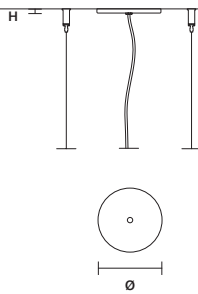

SINGLE CANOPY

SIZE	
W	12 cm / 4.70"
D	12 cm / 4.70"
H	2,7 cm / 1.10"

FINISHINGS
● G04

PRODUCT NAME
CUBO S/SQUARE/SMALL 20
CUBO S/SQUARE/SMALL 40
CUBO S/SQUARE/SMALL 60
CUBO S/SQUARE/SMALL 80

SINGLE CANOPY

SIZE	
ø	12 cm / 4.70"
H	0,8 cm / 0.30"

FINISHINGS
● G04

PRODUCT NAME
CUBO S/SQUARE/MEDIUM 20
CUBO S/SQUARE/MEDIUM 40
CUBO S/SQUARE/MEDIUM 60
CUBO S/SQUARE/MEDIUM 80
CUBO S/SQUARE/LARGE 20
CUBO S/SQUARE/LARGE 40
CUBO S/LONG/A
CUBO S/LONG/B
CUBO S/LONG/C
CUBO S/LONG/D
CUBO S/LONG/E
CUBO S/LONG/F
CUBO S/LONG/G
CUBO S/LONG/H
CUBO S/LONG/I
CUBO S/LONG/J
CUBO S/LONG/K
CUBO S/LONG/L
CUBO S/LONG/M
CUBO S/LONG/N
CUBO S/LONG/O
CUBO S/LONG/P
CUBO S/LONG/Q
CUBO S/LONG/R
CUBO S/LONG/S
CUBO S/LONG/T