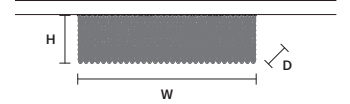

CUBO PL/LONG/D **CE**

w	75 cm / 29.50"
d	12,5 cm / 4.90"
H	20 cm / 7.90"

STANDARD LIGHTING
5×E12×40 W MAX (NOT INCL.)