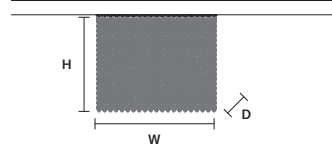

CUBO PL/LONG/B **CE**

w	50 cm / 19.70"
d	12,5 cm / 4.90"
H	40 cm / 15.70"

STANDARD LIGHTING
7×E12×40 W MAX (NOT INCL.)