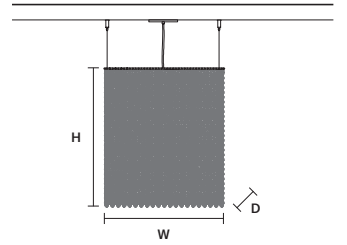

CUBO S/LONG/J 

w 50 cm / 19.70"  
 d 25 cm / 9.80"  
 H 20 cm / 7.90"

STANDARD LIGHTING  
 8×E12×40 W MAX (NOT INCL.)

CUBO S/LONG/K 

w 50 cm / 19.70"  
 d 25 cm / 9.80"  
 H 40 cm / 15.70"

STANDARD LIGHTING  
 12×E12×40 W MAX (NOT INCL.)

CUBO S/LONG/L 

w 50 cm / 19.70"  
 d 25 cm / 9.80"  
 H 60 cm / 23.60"

STANDARD LIGHTING  
 12×E12×40 W MAX (NOT INCL.)

CUBO S/LONG/M 

w	75 cm / 29.50"
d	25 cm / 9.80"
H	20 cm / 7.90"

STANDARD LIGHTING  
9×E12×40 W MAX (NOT INCL.)