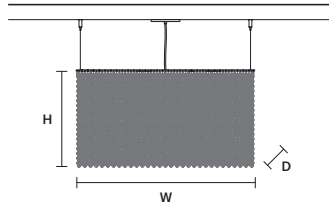

CUBO S/LONG/D 

w 75 cm / 29.50"  
 d 12,5 cm / 4.90"  
 H 20 cm / 7.90"

STANDARD LIGHTING  
 5×E12×40 W MAX (NOT INCL.)

CUBO S/LONG/E 

w 75 cm / 29.50"  
 d 12,5 cm / 4.90"  
 H 40 cm / 15.70"

STANDARD LIGHTING  
 9×E12×40 W MAX (NOT INCL.)