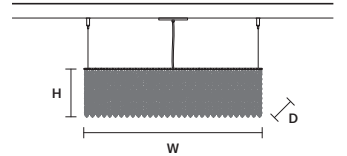

CUBO S/LONG/D

w 75 cm / 29.50"
d 12,5 cm / 4.90"
H 20 cm / 7.90"

STANDARD LIGHTING
5×E12×40 W MAX (NOT INCL.)