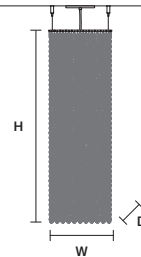

CUBO

S/SQUARE/MEDIUM 80

W	25 cm / 9.80"
D	25 cm / 9.80"
H	80 cm / 31.50"

STANDARD LIGHTING

10×E12×40 W MAX (NOT INCL.)