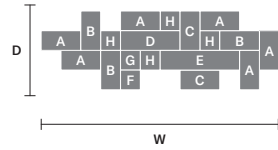

CUBO COMBO PL 150 RC **CE**

w 75 cm / 29.50"
d 150 cm / 59.10"
H 60 cm / 23.60"
■ 54 kg / 118.80 lb

STANDARD LIGHTING
53×E12×40 W MAX (NOT INCL.)

CUBO COMBO PL 300 RC **CE**

w 100 cm / 39.40"
d 300 cm / 118.10"
H 80 cm / 31.50"
■ 189 kg / 415.80 lb

STANDARD LIGHTING
195×E12×40 W MAX (NOT INCL.)

MODULES

- **A** 1×Cubo PL/Long/K
- **B** 2×Cubo PL/Long/M
- **C** 2×Cubo PL/Square/Medium 20
- **D** 1×Cubo PL/Square/Medium 40
- **E** 1×Cubo PL/Square/Medium 60

MODULES

- **A** 6×Cubo PL/Long/I
- **B** 3×Cubo PL/Long/K
- **C** 2×Cubo PL/Long/L
- **D** 1×Cubo PL/Long/O
- **E** 1×Cubo PL/Long/Q
- **F** 1×Cubo PL/Square/Medium 20
- **G** 1×Cubo PL/Square/Medium 60
- **H** 4×Cubo PL/Square/Medium 80