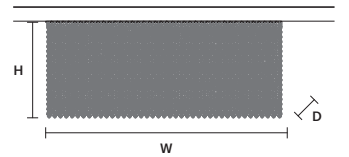

CUBO PL/LONG/T **CE**

w 100 cm / 39.40"
d 50 cm / 19.70"
H 40 cm / 15.70"

STANDARD LIGHTING
18×E12×40 W MAX (NOT INCL.)