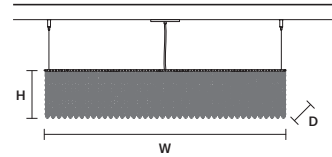

CUBO S/LONG/F 

w 75 cm / 29.50"  
 d 12,5 cm / 4.90"  
 H 60 cm / 23.60"

STANDARD LIGHTING  
 9×E12×40 W MAX (NOT INCL.)

CUBO S/LONG/G 

w 100 cm / 39.40"  
 d 12,5 cm / 4.90"  
 H 20 cm / 7.90"

STANDARD LIGHTING  
 6×E12×40 W MAX (NOT INCL.)