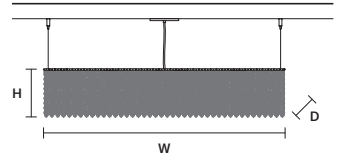

CUBO S/LONG/P

w	100 cm / 39.40"
d	25 cm / 9.80"
H	20 cm / 7.90"

STANDARD LIGHTING
12×E12×40 W MAX (NOT INCL.)