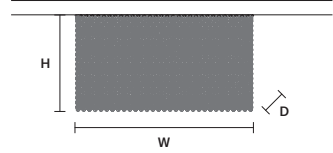

CUBO PL/LONG/N **CE**

w 75 cm / 29.50"
d 25 cm / 9.80"
H 40 cm / 15.70"

STANDARD LIGHTING
17×E12×40 W MAX (NOT INCL.)