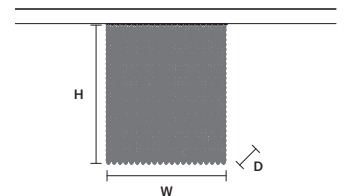

CUBO PL/LONG/L **CE**

w	50 cm / 19.70"
d	25 cm / 9.80"
H	60 cm / 23.60"

STANDARD LIGHTING
12×E12×40 W MAX (NOT INCL.)