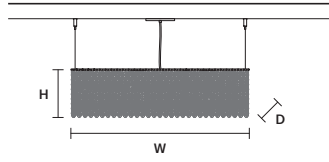

CUBO S/LONG/L 

w 50 cm / 19.70"  
 d 25 cm / 9.80"  
 H 60 cm / 23.60"

STANDARD LIGHTING  
 12×E12×40 W MAX (NOT INCL.)

CUBO S/LONG/M 

w	75 cm / 29.50"
d	25 cm / 9.80"
H	20 cm / 7.90"

STANDARD LIGHTING  
9×E12×40 W MAX (NOT INCL.)