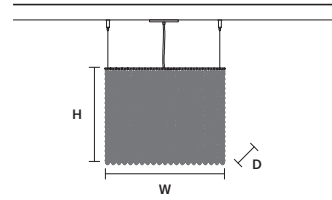

CUBO S/LONG/J 

w 50 cm / 19.70"  
 d 25 cm / 9.80"  
 H 20 cm / 7.90"

STANDARD LIGHTING  
 8×E12×40 W MAX (NOT INCL.)

CUBO S/LONG/K 

w 50 cm / 19.70"  
 d 25 cm / 9.80"  
 H 40 cm / 15.70"

STANDARD LIGHTING  
 12×E12×40 W MAX (NOT INCL.)

CUBO S/LONG/L 

w 50 cm / 19.70"  
 d 25 cm / 9.80"  
 H 60 cm / 23.60"

STANDARD LIGHTING  
 12×E12×40 W MAX (NOT INCL.)

CUBO S/LONG/M 

w	75 cm / 29.50"
d	25 cm / 9.80"
H	20 cm / 7.90"

STANDARD LIGHTING  
9×E12×40 W MAX (NOT INCL.)