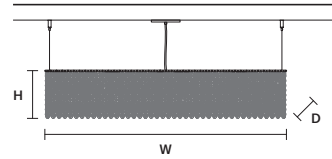

CUBO S/LONG/R 

w	100 cm / 39.40"
d	25 cm / 9.80"
H	60 cm / 23.60"

STANDARD LIGHTING  
18×E12×40 W MAX (NOT INCL.)

CUBO S/LONG/S 

w	100 cm / 39.40"
d	50 cm / 19.70"
H	20 cm / 7.90"

STANDARD LIGHTING  
12×E12×40 W MAX (NOT INCL.)