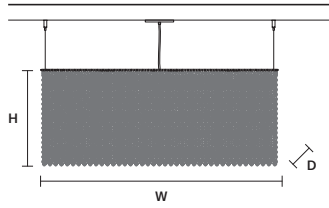

CUBO S/LONG/P 

w	100 cm / 39.40"
d	25 cm / 9.80"
H	20 cm / 7.90"

STANDARD LIGHTING  
12×E12×40 W MAX (NOT INCL.)

CUBO S/LONG/Q 

w	100 cm / 39.40"
d	25 cm / 9.80"
H	40 cm / 15.70"

STANDARD LIGHTING  
18×E12×40 W MAX (NOT INCL.)