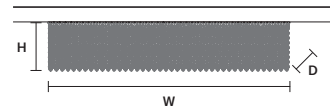

CUBO PL/LONG/F **CE**

w	75 cm / 29.50"
d	12,5 cm / 4.90"
H	60 cm / 23.60"

STANDARD LIGHTING  
9×E12×40 W MAX (NOT INCL.)

CUBO PL/LONG/G **CE**

w	100 cm / 39.40"
d	12,5 cm / 4.90"
H	20 cm / 7.90"

STANDARD LIGHTING  
6×E12×40 W MAX (NOT INCL.)