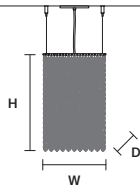

W	25 cm / 9.80"
D	25 cm / 9.80"
H	20 cm / 7.90"

**STANDARD LIGHTING**

4×E12×40 W MAX (NOT INCL.)

**CUBO**  

**S/SQUARE/MEDIUM 40**

W	25 cm / 9.80"
D	25 cm / 9.80"
H	40 cm / 15.70"

**STANDARD LIGHTING**

7×E12×40 W MAX (NOT INCL.)

**CUBO**  

**S/SQUARE/MEDIUM 60**

W	25 cm / 9.80"
D	25 cm / 9.80"
H	60 cm / 23.60"

**STANDARD LIGHTING**

8×E12×40 W MAX (NOT INCL.)

**CUBO**  

**S/SQUARE/MEDIUM 80**

W	25 cm / 9.80"
D	25 cm / 9.80"
H	80 cm / 31.50"