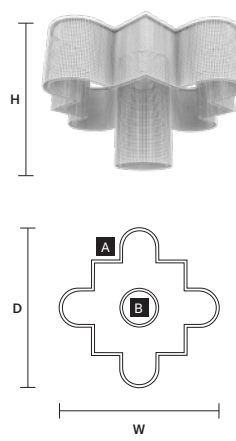

GALASSIA M1 TPL		CE	UL
W	319 cm / 125.60"		
D	180 cm / 70.90"		
H	50 cm / 19.70"		
■	130 kg / 286.00 lb		
STANDARD INTEGRATED LED LIGHTING			
180 W CRI>95			
3000 K – 23154 NOMINAL LM			
ON REQUEST			
180 W CRI>95			
2700 K – 21996 NOMINAL LM			

GALASSIA N2 DBL		CE	UL
W	700 cm / 275.60"		
D	160 cm / 63.00"		
H	100 cm / 39.40"		
■	350 kg / 770.00 lb		
STANDARD INTEGRATED LED LIGHTING			
456 W CRI>95			
3000 K – 58710 NOMINAL LM			
ON REQUEST			
456 W CRI>95			
2700 K – 55774 NOMINAL LM			

GALASSIA O1 SNG		CE	UL
W	201 cm / 79.10"		
D	201 cm / 79.10"		
H	100 cm / 39.40"		
■	80 kg / 176.00 lb		
STANDARD INTEGRATED LED LIGHTING			
93,6 W CRI>95			
3000 K – 12051 NOMINAL LM			
ON REQUEST			
93,6 W CRI>95			
2700 K – 11448 NOMINAL LM			

GALASSIA O1 TPL		CE	UL
W	362 cm / 142.50"		
D	201 cm / 79.10"		
H	100 cm / 39.40"		
■	170 kg / 374.00 lb		
STANDARD INTEGRATED LED LIGHTING			
204 W CRI>95			
3000 K – 26265 NOMINAL LM			
ON REQUEST			
204 W CRI>95			
2700 K – 24951 NOMINAL LM			

MODULES	
A	OUTSIDE H50 36 × CORNER 20x20
B	INSIDE H50 4 × CORNER 20x20 2 × STRAIGHT 100 2 × STRAIGHT 50
DRIVER	
1 × RECESSED	

MODULES	
A	COMBO A H50 (x4) 12 × CORNER 20x20 2 × STRAIGHT 100 4 × STRAIGHT 50
B	COMBO B H100 (x2) 4 × CORNER 20x20 2 × STRAIGHT 50
C	COMBO C H100 (x1) 4 × CORNER 20x20 2 × STRAIGHT 100
DRIVER	
2 × RECESSED	

MODULES	
A	OUTSIDE H50 12 × CORNER 20x20 8 × ARCH 50
B	INSIDE H100 4 × ARCH 50
DRIVER	
1 × RECESSED	

MODULES	
A	OUTSIDE H50 20 × CORNER 20x20 16 × ARCH 50
B	INSIDE H100 4 × ARCH 50 4 × STRAIGHT 100
DRIVER	
2 × RECESSED