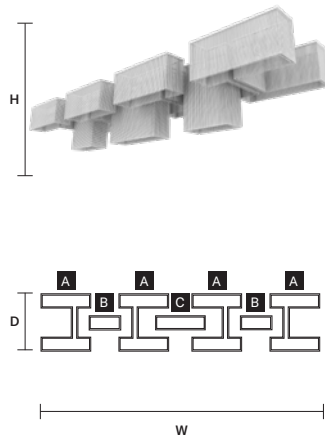

GALASSIA M1 TPL		CE	UL
W	319 cm / 125.60"		
D	180 cm / 70.90"		
H	50 cm / 19.70"		
■	130 kg / 286.00 lb		
STANDARD INTEGRATED LED LIGHTING			
180 W CRI>95			
3000 K – 23154 NOMINAL LM			
ON REQUEST			
180 W CRI>95			
2700 K – 21996 NOMINAL LM			

GALASSIA N2 DBL		CE	UL
W	700 cm / 275.60"		
D	160 cm / 63.00"		
H	100 cm / 39.40"		
■	350 kg / 770.00 lb		
STANDARD INTEGRATED LED LIGHTING			
456 W CRI>95			
3000 K – 58710 NOMINAL LM			
ON REQUEST			
456 W CRI>95			
2700 K – 55774 NOMINAL LM			

GALASSIA O1 SNG		CE	UL
W	201 cm / 79.10"		
D	201 cm / 79.10"		
H	100 cm / 39.40"		
■	80 kg / 176.00 lb		
STANDARD INTEGRATED LED LIGHTING			
93,6 W CRI>95			
3000 K – 12051 NOMINAL LM			
ON REQUEST			
93,6 W CRI>95			
2700 K – 11448 NOMINAL LM			

GALASSIA O1 TPL		CE	UL
W	362 cm / 142.50"		
D	201 cm / 79.10"		
H	100 cm / 39.40"		
■	170 kg / 374.00 lb		
STANDARD INTEGRATED LED LIGHTING			
204 W CRI>95			
3000 K – 26265 NOMINAL LM			
ON REQUEST			
204 W CRI>95			
2700 K – 24951 NOMINAL LM			

MODULES	
A	OUTSIDE H50 36 × CORNER 20x20
B	INSIDE H50 4 × CORNER 20x20 2 × STRAIGHT 100 2 × STRAIGHT 50
DRIVER	
1 × RECESSED	

MODULES	
A	COMBO A H50 (x4) 12 × CORNER 20x20 2 × STRAIGHT 100 4 × STRAIGHT 50
B	COMBO B H100 (x2) 4 × CORNER 20x20 2 × STRAIGHT 50
C	COMBO C H100 (x1) 4 × CORNER 20x20 2 × STRAIGHT 100
DRIVER	
2 × RECESSED	

MODULES	
A	OUTSIDE H50 12 × CORNER 20x20 8 × ARCH 50
B	INSIDE H100 4 × ARCH 50
DRIVER	
1 × RECESSED	

MODULES	
A	OUTSIDE H50 20 × CORNER 20x20 16 × ARCH 50
B	INSIDE H100 4 × ARCH 50 4 × STRAIGHT 100
DRIVER	
2 × RECESSED