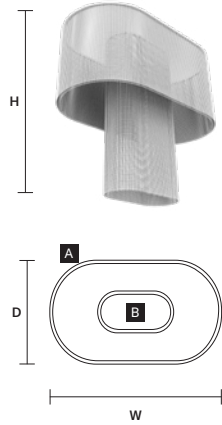

GALASSIA O3 SNG		CE	UL
W	257 cm / 101.20"		
D	156 cm / 61.40"		
H	25 cm / 9.80"		
■	40 kg / 88.00 lb		
STANDARD INTEGRATED LED LIGHTING			
79,2 W CRI>95			
3000 K – 10197 NOMINAL LM			
ON REQUEST			
79,2 W CRI>95			
2700 K – 9687 NOMINAL LM			

GALASSIA Q1 SNG		CE	UL
W	227 cm / 89.40"		
D	126 cm / 49.60"		
H	100 cm / 39.40"		
■	80 kg / 176.00 lb		
STANDARD INTEGRATED LED LIGHTING			
96,8 W CRI>95			
3000 K – 12462 NOMINAL LM			
ON REQUEST			
96,8 W CRI>95			
2700 K – 11838 NOMINAL LM			

GALASSIA R1 DBL		CE	UL
W	486 cm / 191.30"		
D	202 cm / 79.50"		
H	100 cm / 39.40"		
■	440 kg / 968.00 lb		
STANDARD INTEGRATED LED LIGHTING			
601,6 W CRI>95			
3000 K – 77404 NOMINAL LM			
ON REQUEST			
601,6 W CRI>95			
2700 K – 73533 NOMINAL LM			

GALASSIA R2 SNG		CE	UL
W	229 cm / 90.20"		
D	116 cm / 45.70"		
H	100 cm / 39.40"		
■	110 kg / 242.00 lb		
STANDARD INTEGRATED LED LIGHTING			
150,4 W CRI>95			
3000 K – 19363 NOMINAL LM			
ON REQUEST			
150,4 W CRI>95			
2700 K – 18394 NOMINAL LM			

MODULES
4 × CORNER 20x20
4 × STRAIGHT 50
4 × ARCH 50
4 × ARCH 75

DRIVER
1 × RECESSED

MODULES
A OUTSIDE H50
4 × ARCH 125
4 × STRAIGHT 100
B INSIDE H100
4 × ARCH 50
2 × STRAIGHT 50

DRIVER
1 × RECESSED

MODULES
A COMBO A H25
8 × ARCH 200
8 × ARCH 50
B COMBO B H50
8 × ARCH 175
8 × ARCH 75
C COMBO C H75
8 × ARCH 150
8 × ARCH 100
D COMBO D H100
8 × ARCH 125

DRIVER
2 × RECESSED

MODULES
A COMBO A H25
2 × ARCH 200
2 × ARCH 50
B COMBO B H50
2 × ARCH 175
2 × ARCH 75
C COMBO C H75
2 × ARCH 150
2 × ARCH 100
D COMBO D H100
2 × ARCH 125

DRIVER
1 × RECESSED