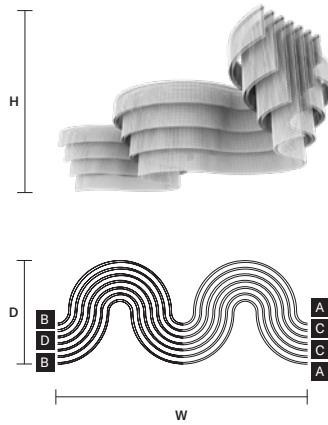

GALASSIA O3 SNG		CE	UL
W	257 cm / 101.20"		
D	156 cm / 61.40"		
H	25 cm / 9.80"		
■	40 kg / 88.00 lb		
STANDARD INTEGRATED LED LIGHTING			
79,2 W CRI>95			
3000 K – 10197 NOMINAL LM			
ON REQUEST			
79,2 W CRI>95			
2700 K – 9687 NOMINAL LM			

GALASSIA Q1 SNG		CE	UL
W	227 cm / 89.40"		
D	126 cm / 49.60"		
H	100 cm / 39.40"		
■	80 kg / 176.00 lb		
STANDARD INTEGRATED LED LIGHTING			
96,8 W CRI>95			
3000 K – 12462 NOMINAL LM			
ON REQUEST			
96,8 W CRI>95			
2700 K – 11838 NOMINAL LM			

GALASSIA R1 DBL		CE	UL
W	486 cm / 191.30"		
D	202 cm / 79.50"		
H	100 cm / 39.40"		
■	440 kg / 968.00 lb		
STANDARD INTEGRATED LED LIGHTING			
601,6 W CRI>95			
3000 K – 77404 NOMINAL LM			
ON REQUEST			
601,6 W CRI>95			
2700 K – 73533 NOMINAL LM			

GALASSIA R2 SNG		CE	UL
W	229 cm / 90.20"		
D	116 cm / 45.70"		
H	100 cm / 39.40"		
■	110 kg / 242.00 lb		
STANDARD INTEGRATED LED LIGHTING			
150,4 W CRI>95			
3000 K – 19363 NOMINAL LM			
ON REQUEST			
150,4 W CRI>95			
2700 K – 18394 NOMINAL LM			

MODULES
4 × CORNER 20x20
4 × STRAIGHT 50
4 × ARCH 50
4 × ARCH 75

DRIVER
1 × RECESSED

MODULES
A OUTSIDE H50
4 × ARCH 125
4 × STRAIGHT 100
B INSIDE H100
4 × ARCH 50
2 × STRAIGHT 50

DRIVER
1 × RECESSED

MODULES
A COMBO A H25
8 × ARCH 200
8 × ARCH 50
B COMBO B H50
8 × ARCH 175
8 × ARCH 75
C COMBO C H75
8 × ARCH 150
8 × ARCH 100
D COMBO D H100
8 × ARCH 125

DRIVER
2 × RECESSED

MODULES
A COMBO A H25
2 × ARCH 200
2 × ARCH 50
B COMBO B H50
2 × ARCH 175
2 × ARCH 75
C COMBO C H75
2 × ARCH 150
2 × ARCH 100
D COMBO D H100
2 × ARCH 125

DRIVER
1 × RECESSED