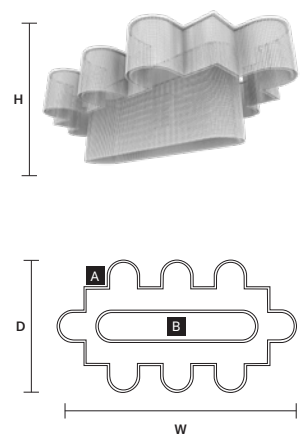

GALASSIA M1 TPL		CE	UL
W	319 cm / 125.60"		
D	180 cm / 70.90"		
H	50 cm / 19.70"		
■	130 kg / 286.00 lb		
STANDARD INTEGRATED LED LIGHTING			
180 W CRI>95			
3000 K – 23154 NOMINAL LM			
ON REQUEST			
180 W CRI>95			
2700 K – 21996 NOMINAL LM			

GALASSIA N2 DBL		CE	UL
W	700 cm / 275.60"		
D	160 cm / 63.00"		
H	100 cm / 39.40"		
■	350 kg / 770.00 lb		
STANDARD INTEGRATED LED LIGHTING			
456 W CRI>95			
3000 K – 58710 NOMINAL LM			
ON REQUEST			
456 W CRI>95			
2700 K – 55774 NOMINAL LM			

GALASSIA O1 SNG		CE	UL
W	201 cm / 79.10"		
D	201 cm / 79.10"		
H	100 cm / 39.40"		
■	80 kg / 176.00 lb		
STANDARD INTEGRATED LED LIGHTING			
93,6 W CRI>95			
3000 K – 12051 NOMINAL LM			
ON REQUEST			
93,6 W CRI>95			
2700 K – 11448 NOMINAL LM			

GALASSIA O1 TPL		CE	UL
W	362 cm / 142.50"		
D	201 cm / 79.10"		
H	100 cm / 39.40"		
■	170 kg / 374.00 lb		
STANDARD INTEGRATED LED LIGHTING			
204 W CRI>95			
3000 K – 26265 NOMINAL LM			
ON REQUEST			
204 W CRI>95			
2700 K – 24951 NOMINAL LM			

MODULES	
A	OUTSIDE H50 36 × CORNER 20x20
B	INSIDE H50 4 × CORNER 20x20 2 × STRAIGHT 100 2 × STRAIGHT 50
DRIVER	
1 × RECESSED	

MODULES	
A	COMBO A H50 (x4) 12 × CORNER 20x20 2 × STRAIGHT 100 4 × STRAIGHT 50
B	COMBO B H100 (x2) 4 × CORNER 20x20 2 × STRAIGHT 50
C	COMBO C H100 (x1) 4 × CORNER 20x20 2 × STRAIGHT 100
DRIVER	
2 × RECESSED	

MODULES	
A	OUTSIDE H50 12 × CORNER 20x20 8 × ARCH 50
B	INSIDE H100 4 × ARCH 50
DRIVER	
1 × RECESSED	

MODULES	
A	OUTSIDE H50 20 × CORNER 20x20 16 × ARCH 50
B	INSIDE H100 4 × ARCH 50 4 × STRAIGHT 100
DRIVER	
2 × RECESSED