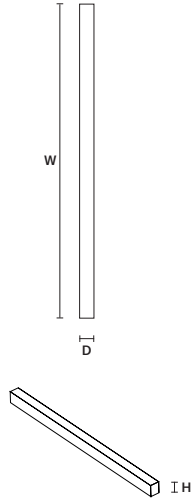

CORNER 20X20		CE	UL
w	19,7 cm / 7.80"		
d	4,7 cm / 1.90"		
H	3 cm / 1.20"		
STANDARD INTEGRATED LED LIGHTING			
3,6 W CRI>95 3000 K – 463 NOMINAL LM			
ON REQUEST			
3,6 W CRI>95 2700 K – 439 NOMINAL LM			

STRAIGHT 100		CE	UL
w	101 cm / 39.80"		
d	4,7 cm / 1.90"		
H	3 cm / 1.20"		
STANDARD INTEGRATED LED LIGHTING			
12 W CRI>95 3000 K – 1545 NOMINAL LM			
ON REQUEST			
12 W CRI>95 2700 K – 1467 NOMINAL LM			

STRAIGHT 50		CE	UL
w	50,5 cm / 19.90"		
d	4,7 cm / 1.90"		
H	3 cm / 1.20"		
STANDARD INTEGRATED LED LIGHTING			
6 W CRI>95 3000 K – 772 NOMINAL LM			
ON REQUEST			
6 W CRI>95 2700 K – 733 NOMINAL LM			

PENDANTS A	
H	25 cm / 9.90"

PENDANTS B	
H	50 cm / 19.70"

PENDANTS C	
H	70 cm / 27.60"

PENDANTS D	
H	100 cm / 39.40"