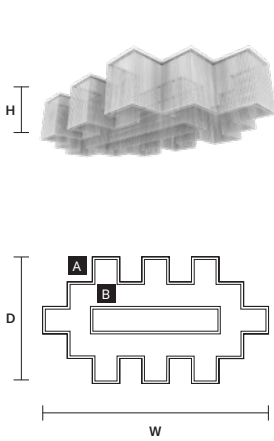

GALASSIA M1 TPL		CE	UL
W	319 cm / 125.60"		
D	180 cm / 70.90"		
H	50 cm / 19.70"		
■	130 kg / 286.00 lb		
STANDARD INTEGRATED LED LIGHTING			
180 W CRI>95			
3000 K – 23154 NOMINAL LM			
ON REQUEST			
180 W CRI>95			
2700 K – 21996 NOMINAL LM			

GALASSIA N2 DBL		CE	UL
W	700 cm / 275.60"		
D	160 cm / 63.00"		
H	100 cm / 39.40"		
■	350 kg / 770.00 lb		
STANDARD INTEGRATED LED LIGHTING			
456 W CRI>95			
3000 K – 58710 NOMINAL LM			
ON REQUEST			
456 W CRI>95			
2700 K – 55774 NOMINAL LM			

GALASSIA O1 SNG		CE	UL
W	201 cm / 79.10"		
D	201 cm / 79.10"		
H	100 cm / 39.40"		
■	80 kg / 176.00 lb		
STANDARD INTEGRATED LED LIGHTING			
93,6 W CRI>95			
3000 K – 12051 NOMINAL LM			
ON REQUEST			
93,6 W CRI>95			
2700 K – 11448 NOMINAL LM			

GALASSIA O1 TPL		CE	UL
W	362 cm / 142.50"		
D	201 cm / 79.10"		
H	100 cm / 39.40"		
■	170 kg / 374.00 lb		
STANDARD INTEGRATED LED LIGHTING			
204 W CRI>95			
3000 K – 26265 NOMINAL LM			
ON REQUEST			
204 W CRI>95			
2700 K – 24951 NOMINAL LM			

MODULES	
A	OUTSIDE H50 36 × CORNER 20x20
B	INSIDE H50 4 × CORNER 20x20 2 × STRAIGHT 100 2 × STRAIGHT 50
DRIVER	
1 × RECESSED	

MODULES	
A	COMBO A H50 (x4) 12 × CORNER 20x20 2 × STRAIGHT 100 4 × STRAIGHT 50
B	COMBO B H100 (x2) 4 × CORNER 20x20 2 × STRAIGHT 50
C	COMBO C H100 (x1) 4 × CORNER 20x20 2 × STRAIGHT 100
DRIVER	
2 × RECESSED	

MODULES	
A	OUTSIDE H50 12 × CORNER 20x20 8 × ARCH 50
B	INSIDE H100 4 × ARCH 50
DRIVER	
1 × RECESSED	

MODULES	
A	OUTSIDE H50 20 × CORNER 20x20 16 × ARCH 50
B	INSIDE H100 4 × ARCH 50 4 × STRAIGHT 100
DRIVER	
2 × RECESSED