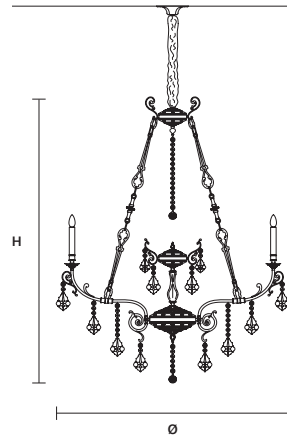

## STANDARD CHAIN

H MAX 100 cm / 39.40"

**ODESSA**  
S 6/70/65

∅ 70 cm / 27.60"  
H 65 cm / 25.60"  
■ 10 kg / 22.00 lb

STANDARD LIGHTING

6×E12×40 W MAX (NOT INCL.)

**ODESSA**  
S 8/90/80

∅ 90 cm / 35.40"  
H 80 cm / 31.50"  
■ 18 kg / 39.60 lb

STANDARD LIGHTING

8×E12×40 W MAX (NOT INCL.)

**ODESSA**  
S 12/120/95

∅ 120 cm / 47.20"  
H 95 cm / 37.40"  
■ 35 kg / 77.00 lb

STANDARD LIGHTING

12×E12×40 W MAX (NOT INCL.)

**ODESSA**  
S 8/90/120

∅ 90 cm / 35.40"  
H 120 cm / 47.20"  
■ 24 kg / 52.80 lb

STANDARD LIGHTING

8×E12×40 W MAX (NOT INCL.)

**ODESSA**  
S 12/120/155

∅ 120 cm / 47.20"  
H 155 cm / 61.00"  
■ 41 kg / 90.20 lb

STANDARD LIGHTING

12×E12×40 W MAX (NOT INCL.)

ODESSA  
A 2/27/43

W	27 cm / 10.60"
D	14 cm / 5.50"
H	43 cm / 16.90"
■	1,5 kg / 3.30 lb

STANDARD LIGHTING

2×E12×40 W MAX (NOT INCL.)

SINGLE CANOPY

SIZE	FINISHINGS	PRODUCT NAME
Ø 14 cm / 5.50"	● G03	ODESSA S 6/70/65
H 6,5 cm / 2.60"		ODESSA S 8/90/80

SINGLE CANOPY

SIZE	FINISHINGS	PRODUCT NAME
Ø 20 cm / 7.90"	● G03	ODESSA S 8/90/120
H 8 cm / 3.10"		ODESSA S 12/120/95
		ODESSA S 12/120/155