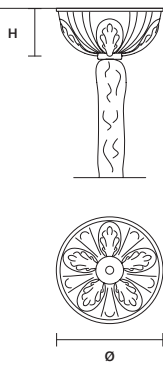

## STANDARD CHAIN

H MAX 100 cm / 39.40"

**ODESSA**  
S 6/70/65

∅ 70 cm / 27.60"  
H 65 cm / 25.60"  
■ 10 kg / 22.00 lb

STANDARD LIGHTING

6×E12×40 W MAX (NOT INCL.)

**ODESSA**  
S 8/90/80

∅ 90 cm / 35.40"  
H 80 cm / 31.50"  
■ 18 kg / 39.60 lb

STANDARD LIGHTING

8×E12×40 W MAX (NOT INCL.)

**ODESSA**  
S 12/120/95

∅ 120 cm / 47.20"  
H 95 cm / 37.40"  
■ 35 kg / 77.00 lb

STANDARD LIGHTING

12×E12×40 W MAX (NOT INCL.)

**ODESSA**  
S 8/90/120

∅ 90 cm / 35.40"  
H 120 cm / 47.20"  
■ 24 kg / 52.80 lb

STANDARD LIGHTING

8×E12×40 W MAX (NOT INCL.)

**ODESSA**  
S 12/120/155

∅ 120 cm / 47.20"  
H 155 cm / 61.00"  
■ 41 kg / 90.20 lb

STANDARD LIGHTING

12×E12×40 W MAX (NOT INCL.)

ODESSA  
A 2/27/43

W	27 cm / 10.60"
D	14 cm / 5.50"
H	43 cm / 16.90"
■	1,5 kg / 3.30 lb

STANDARD LIGHTING

2×E12×40 W MAX (NOT INCL.)

SINGLE CANOPY

SIZE	FINISHINGS	PRODUCT NAME
Ø 14 cm / 5.50"	● G03	ODESSA S 6/70/65
H 6,5 cm / 2.60"		ODESSA S 8/90/80

SINGLE CANOPY

SIZE	FINISHINGS	PRODUCT NAME
Ø 20 cm / 7.90"	● G03	ODESSA S 8/90/120
H 8 cm / 3.10"		ODESSA S 12/120/95
		ODESSA S 12/120/155