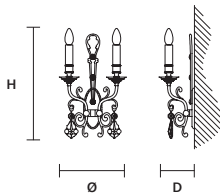

## STANDARD CHAIN

H MAX 100 cm / 39.40"

**ODESSA**  
S 6/70/65

∅ 70 cm / 27.60"  
H 65 cm / 25.60"  
■ 10 kg / 22.00 lb

STANDARD LIGHTING

6×E12×40 W MAX (NOT INCL.)

**ODESSA**  
S 8/90/80

∅ 90 cm / 35.40"  
H 80 cm / 31.50"  
■ 18 kg / 39.60 lb

STANDARD LIGHTING

8×E12×40 W MAX (NOT INCL.)

**ODESSA**  
S 12/120/95

∅ 120 cm / 47.20"  
H 95 cm / 37.40"  
■ 35 kg / 77.00 lb

STANDARD LIGHTING

12×E12×40 W MAX (NOT INCL.)

**ODESSA**  
S 8/90/120

∅ 90 cm / 35.40"  
H 120 cm / 47.20"  
■ 24 kg / 52.80 lb

STANDARD LIGHTING

8×E12×40 W MAX (NOT INCL.)

**ODESSA**  
S 12/120/155

∅ 120 cm / 47.20"  
H 155 cm / 61.00"  
■ 41 kg / 90.20 lb

STANDARD LIGHTING

12×E12×40 W MAX (NOT INCL.)

ODESSA  
A 2/27/43

W	27 cm / 10.60"
D	14 cm / 5.50"
H	43 cm / 16.90"
■	1,5 kg / 3.30 lb

STANDARD LIGHTING

2×E12×40 W MAX (NOT INCL.)

SINGLE CANOPY

SIZE	FINISHINGS	PRODUCT NAME
Ø 14 cm / 5.50"	● G03	ODESSA S 6/70/65
H 6,5 cm / 2.60"		ODESSA S 8/90/80

SINGLE CANOPY

SIZE	FINISHINGS	PRODUCT NAME
Ø 20 cm / 7.90"	● G03	ODESSA S 8/90/120
H 8 cm / 3.10"		ODESSA S 12/120/95
		ODESSA S 12/120/155