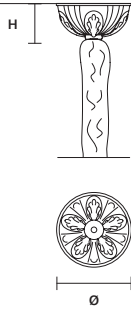

## STANDARD CHAIN

H MAX 100 cm / 39.40"

**ODESSA**  
S 6/70/65

∅ 70 cm / 27.60"  
H 65 cm / 25.60"  
■ 10 kg / 22.00 lb

STANDARD LIGHTING

6×E12×40 W MAX (NOT INCL.)

**ODESSA**  
S 8/90/80

∅ 90 cm / 35.40"  
H 80 cm / 31.50"  
■ 18 kg / 39.60 lb

STANDARD LIGHTING

8×E12×40 W MAX (NOT INCL.)

**ODESSA**  
S 12/120/95

∅ 120 cm / 47.20"  
H 95 cm / 37.40"  
■ 35 kg / 77.00 lb

STANDARD LIGHTING

12×E12×40 W MAX (NOT INCL.)

**ODESSA**  
S 8/90/120

∅ 90 cm / 35.40"  
H 120 cm / 47.20"  
■ 24 kg / 52.80 lb

STANDARD LIGHTING

8×E12×40 W MAX (NOT INCL.)

**ODESSA**  
S 12/120/155

∅ 120 cm / 47.20"  
H 155 cm / 61.00"  
■ 41 kg / 90.20 lb

STANDARD LIGHTING

12×E12×40 W MAX (NOT INCL.)

ODESSA  
A 2/27/43

W	27 cm / 10.60"
D	14 cm / 5.50"
H	43 cm / 16.90"
■	1,5 kg / 3.30 lb

STANDARD LIGHTING

2×E12×40 W MAX (NOT INCL.)

SINGLE CANOPY

SIZE	FINISHINGS	PRODUCT NAME
Ø 14 cm / 5.50"	● G03	ODESSA S 6/70/65
H 6,5 cm / 2.60"		ODESSA S 8/90/80

SINGLE CANOPY

SIZE	FINISHINGS	PRODUCT NAME
Ø 20 cm / 7.90"	● G03	ODESSA S 8/90/120
H 8 cm / 3.10"		ODESSA S 12/120/95
		ODESSA S 12/120/155