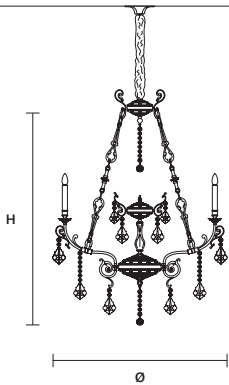

## STANDARD CHAIN

H MAX 100 cm / 39.40"

**ODESSA**  
S 6/70/65

∅ 70 cm / 27.60"  
H 65 cm / 25.60"  
■ 10 kg / 22.00 lb

STANDARD LIGHTING

6×E12×40 W MAX (NOT INCL.)

**ODESSA**  
S 8/90/80

∅ 90 cm / 35.40"  
H 80 cm / 31.50"  
■ 18 kg / 39.60 lb

STANDARD LIGHTING

8×E12×40 W MAX (NOT INCL.)

**ODESSA**  
S 12/120/95

∅ 120 cm / 47.20"  
H 95 cm / 37.40"  
■ 35 kg / 77.00 lb

STANDARD LIGHTING

12×E12×40 W MAX (NOT INCL.)

**ODESSA**  
S 8/90/120

∅ 90 cm / 35.40"  
H 120 cm / 47.20"  
■ 24 kg / 52.80 lb

STANDARD LIGHTING

8×E12×40 W MAX (NOT INCL.)

**ODESSA**  
S 12/120/155

∅ 120 cm / 47.20"  
H 155 cm / 61.00"  
■ 41 kg / 90.20 lb

STANDARD LIGHTING

12×E12×40 W MAX (NOT INCL.)

ODESSA  
A 2/27/43

W	27 cm / 10.60"
D	14 cm / 5.50"
H	43 cm / 16.90"
■	1,5 kg / 3.30 lb

STANDARD LIGHTING

2×E12×40 W MAX (NOT INCL.)

SINGLE CANOPY

SIZE	FINISHINGS	PRODUCT NAME
Ø 14 cm / 5.50"	● G03	ODESSA S 6/70/65
H 6,5 cm / 2.60"		ODESSA S 8/90/80

SINGLE CANOPY

SIZE	FINISHINGS	PRODUCT NAME
Ø 20 cm / 7.90"	● G03	ODESSA S 8/90/120
H 8 cm / 3.10"		ODESSA S 12/120/95
		ODESSA S 12/120/155