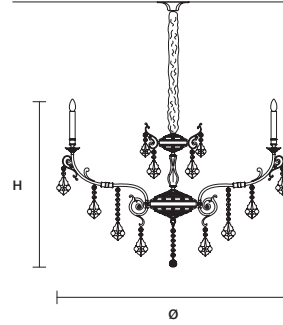

## STANDARD CHAIN

H MAX 100 cm / 39.40"

**ODESSA**  
S 6/70/65

∅ 70 cm / 27.60"  
H 65 cm / 25.60"  
■ 10 kg / 22.00 lb

STANDARD LIGHTING

6×E12×40 W MAX (NOT INCL.)

**ODESSA**  
S 8/90/80

∅ 90 cm / 35.40"  
H 80 cm / 31.50"  
■ 18 kg / 39.60 lb

STANDARD LIGHTING

8×E12×40 W MAX (NOT INCL.)

**ODESSA**  
S 12/120/95

∅ 120 cm / 47.20"  
H 95 cm / 37.40"  
■ 35 kg / 77.00 lb

STANDARD LIGHTING

12×E12×40 W MAX (NOT INCL.)

**ODESSA**  
S 8/90/120

∅ 90 cm / 35.40"  
H 120 cm / 47.20"  
■ 24 kg / 52.80 lb

STANDARD LIGHTING

8×E12×40 W MAX (NOT INCL.)

**ODESSA**  
S 12/120/155

∅ 120 cm / 47.20"  
H 155 cm / 61.00"  
■ 41 kg / 90.20 lb

STANDARD LIGHTING

12×E12×40 W MAX (NOT INCL.)

ODESSA  
A 2/27/43

W	27 cm / 10.60"
D	14 cm / 5.50"
H	43 cm / 16.90"
■	1,5 kg / 3.30 lb

STANDARD LIGHTING

2×E12×40 W MAX (NOT INCL.)

SINGLE CANOPY

SIZE	FINISHINGS	PRODUCT NAME
Ø 14 cm / 5.50"	● G03	ODESSA S 6/70/65
H 6,5 cm / 2.60"		ODESSA S 8/90/80

SINGLE CANOPY

SIZE	FINISHINGS	PRODUCT NAME
Ø 20 cm / 7.90"	● G03	ODESSA S 8/90/120
H 8 cm / 3.10"		ODESSA S 12/120/95
		ODESSA S 12/120/155