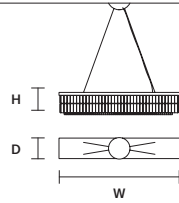

PALLADIO
S 6/100/18 LN

W 100 cm / 39.40"
D 17 cm / 6.70"
H 18 cm / 7.10"
■ 10 kg / 22.00 lb

STANDARD LIGHTING
6×E26×60 W MAX (NOT INCL.)*
* BULB MAX Ø 45 mm / 1.80"