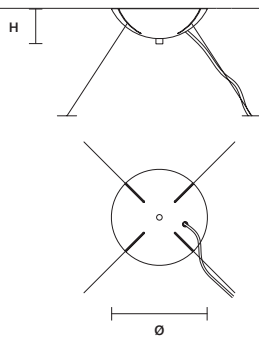

W 100 cm / 39.40"  
D 60 cm / 23.60"  
H 18 cm / 7.10"  
■ 27 kg / 59.40 lb

**STANDARD LIGHTING**

16×E26×60 W MAX (NOT INCL.)\*  
\* BULB MAX Ø 45 mm / 1.80"

**PALLADIO**  
**PL 20/150/18 RC**

W 150 cm / 59.10"  
D 60 cm / 23.60"  
H 18 cm / 7.10"  
■ 37 kg / 81.40 lb

4×E12×40 W MAX (NOT INCL.)

SINGLE CANOPY

SIZE	
Ø	18 cm / 7.10"
H	6 cm / 2.40"

FINISHINGS
● V90

PRODUCT NAME
PALLADIO S 8/60/18 RD
PALLADIO S 9/90/35
PALLADIO S 15/90/80

SINGLE CANOPY

SIZE	
Ø	18 cm / 7.10"
H	6 cm / 2.40"