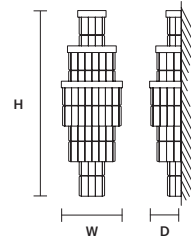

STANDARD LIGHTING

4×E12×40 W MAX (NOT INCL.)