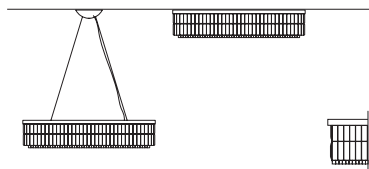

Palladio

SUSPENSION
CEILING
APPLIQUE