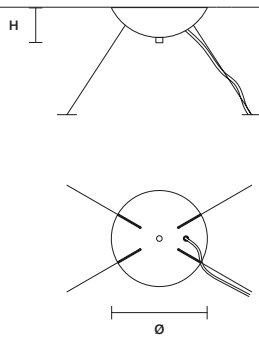

SINGLE CANOPY

SIZE	
Ø	18 cm / 7.10"
H	6 cm / 2.40"

FINISHINGS
● V90

PRODUCT NAME
PALLADIO S 12/103/18 OV
PALLADIO S 16/100/18 RC
PALLADIO S 16/150/18 OV
PALLADIO S 20/150/18 RC
PALLADIO S 22/200/18 OV
PALLADIO S 24/120/18 SQ
PALLADIO S 26/200/18 RC