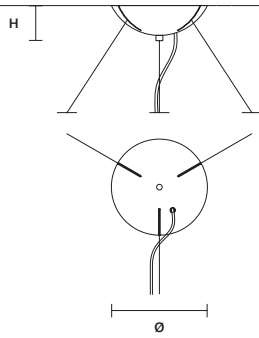

SINGLE CANOPY

SIZE	
Ø	18 cm / 7.10"
H	6 cm / 2.40"

FINISHINGS
● V90

PRODUCT NAME
PALLADIO S 8/60/18 RD
PALLADIO S 9/90/35
PALLADIO S 15/90/80