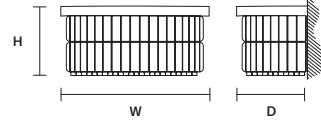

STANDARD LIGHTING

2×E12×40 W MAX (NOT INCL.)