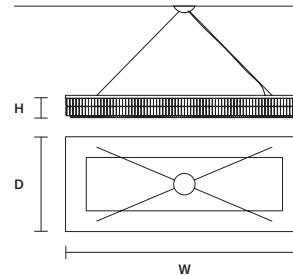

PALLADIO
S 26/200/18 RC

W 200 cm / 78.70"
D 80 cm / 31.50"
H 18 cm / 7.10"
■ 52 kg / 114.40 lb

STANDARD LIGHTING
26×E26×60 W MAX (NOT INCL.)*
* BULB MAX Ø 45 mm / 1.80"