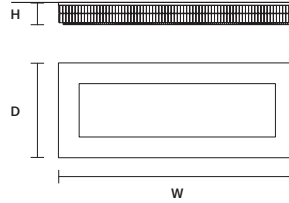

STANDARD LIGHTING

26×E26×60 W MAX (NOT INCL.)*
* BULB MAX Ø 45 mm / 1.80"