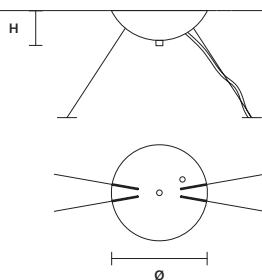

SINGLE CANOPY

SIZE	FINISHINGS	PRODUCT NAME
Ø 18 cm / 7.10"	● V90	PALLADIO S 5/80/18 LN
H 6 cm / 2.40"		PALLADIO S 6/100/18 LN
		PALLADIO S 7/120/18 LN