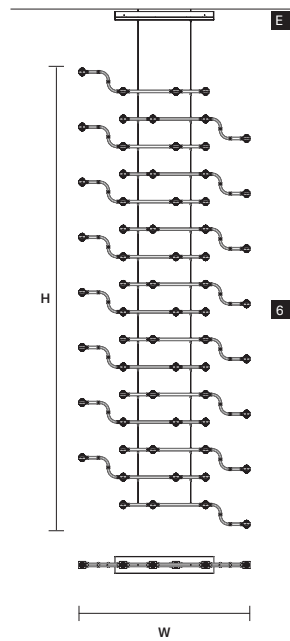

RAQAM N2
BASIC BATCH B16
MODULO 6 x 16

W 121 cm / 47.60"
H 311 cm / 122.40"
■ 28 kg / 61.60 lb

INTEGRATED LED LIGHTING
128 LED LIGHTS CRI>85
3000 K - 192 W
24960 NOMINAL LM