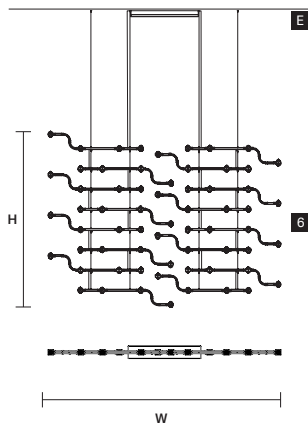

RAQAM N2
BASIC BATCH A16
MODULO 6 x 16

W 225 cm / 88.60"
H 155 cm / 61.00"
■ 28 kg / 61.60 lb

INTEGRATED LED LIGHTING
128 LED LIGHTS CRI>85
3000 K - 192 W
24960 NOMINAL LM