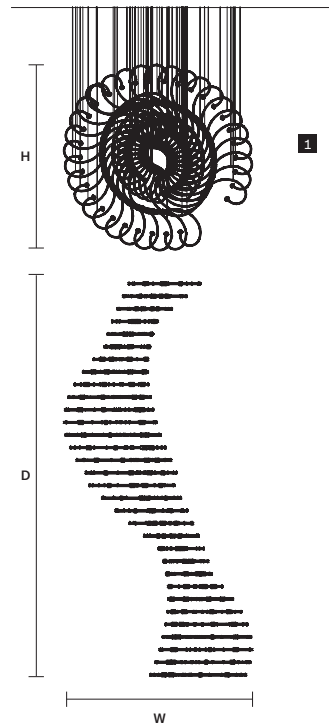

RAQAM R1
BASIC BATCH B
MODULO 1 x 32

W 227 cm / 89.40"
D 470 cm / 185.00"
H 223 cm / 87.80"
■ 104 kg / 228.80 lb

INTEGRATED LED LIGHTING
256 LED LIGHTS CRI>85
3000 K - 384 W
49920 NOMINAL LM