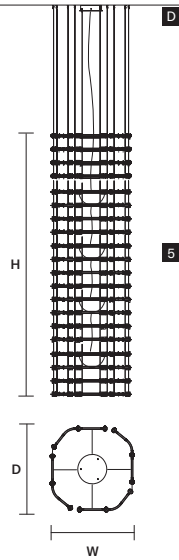

Canopies

CANOPY A

ø 30 cm / 11.80"
H 6 cm / 2.40"

CANOPY B

ø 40 cm / 15.70"
H 6 cm / 2.40"

CANOPY C

ø 42 cm / 16.50"
H 6 cm / 2.40"

CANOPY D

W 369 cm / 145.30"
D 290 cm / 114.20"
H 57 cm / 22.40"
■ 27 kg / 59.40 lb

INTEGRATED LED LIGHTING
64 LED LIGHTS CRI>85
3000 K - 96 W
12480 NOMINAL LM

MODULES
6 x 16

MODULES
6 x 8

MODULES
6 x 16

MODULES
1 x 8

CANOPY
E x1
W 70 cm / 27.60"
D 15 cm / 5.90"
H 6 cm / 2.40"

CANOPY
E x1
W 70 cm / 27.60"
D 15 cm / 5.90"
H 6 cm / 2.40"

CANOPY
E x1
W 70 cm / 27.60"
D 15 cm / 5.90"
H 6 cm / 2.40"

CANOPY
RECESSED

CABLES
x4 SINGLE STEEL CABLES

48 LED LIGHTS CRI>85
3000 K - 72 W
9360 NOMINAL LM

RAQAM O1
COMPOSITION
BASIC BATCH B x 5

W 93,5 cm / 36.80"
D 93,5 cm / 36.80"
H 250 cm / 98.40"
■ 135 kg / 297.00 lb

INTEGRATED LED LIGHTING

480 LED LIGHTS CRI>85
3000 K - 720 W
93600 NOMINAL LM