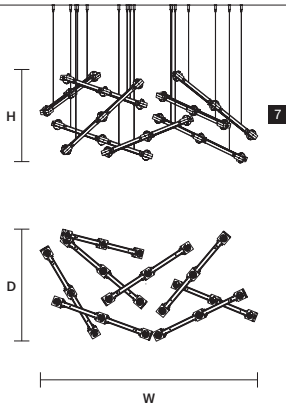

RAQAM N7
BASIC BATCH A
MODULO 7 x 8

W 117 cm / 46.10"
D 60 cm / 23.60"
H 50 cm / 19.70"
■ 12 kg / 26.40 lb

INTEGRATED LED LIGHTING

48 LED LIGHTS CRI>85
3000 K - 72 W
9360 NOMINAL LM

RAQAM O1
COMPOSITION
BASIC BATCH B x 5

W 93,5 cm / 36.80"
D 93,5 cm / 36.80"
H 250 cm / 98.40"
■ 135 kg / 297.00 lb