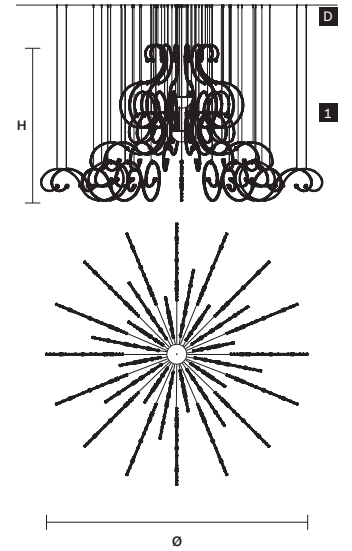

INTEGRATED LED LIGHTING

256 LED LIGHTS CRI>85
3000 K - 384 W
49920 NOMINAL LM

MODULES

7 x 8

MODULES

5 x 80

MODULES

7 x 32

MODULES

1 x 32

CANOPY

RECESSED

CANOPY

D x1
∅ 10 cm / 3.90"
H 2,5 cm / 1.00"

CANOPY

C x1
∅ 42 cm / 16.50"
H 6 cm / 2.40"

CANOPY

D x1
∅ 10 cm / 3.90"
H 2,5 cm / 1.00"

CABLES

x16 SINGLE STEEL CABLES

CABLES

x15 SINGLE STEEL CABLES

CABLES

x32 SINGLE STEEL CABLES

CABLES

x67 SINGLE STEEL CABLES