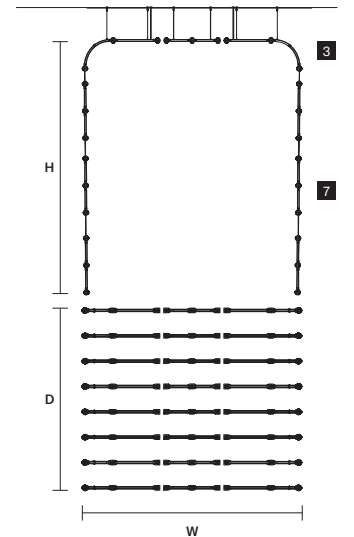

RAQAM R4
BASIC BATCH B
MODULO 3 x 16 + MODULO 7 x 56

W 227 cm / 89.40"
D 191 cm / 75.20"
H 250 cm / 98.40"
■ 84 kg / 184.80 lb

INTEGRATED LED LIGHTING
432 LED LIGHTS CRI>85
3000 K - 648 W
84240 NOMINAL LM