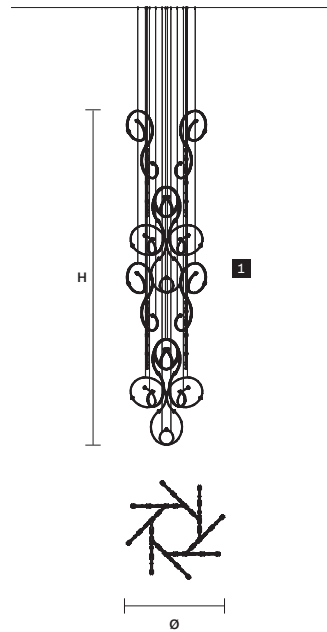

C x1
∅ 42 cm / 16.50"
H 6 cm / 2.40"

CANOPY

D x1
∅ 10 cm / 3.90"
H 2,5 cm / 1.00"

CABLES

x16 SINGLE STEEL CABLES

CABLES

x15 SINGLE STEEL CABLES

CABLES

RAQAM R1
BASIC BATCH B
MODULO 1 x 32

W 227 cm / 89.40"
D 470 cm / 185.00"
H 223 cm / 87.80"
■ 104 kg / 228.80 lb

INTEGRATED LED LIGHTING
256 LED LIGHTS CRI>85
3000 K - 384 W
49920 NOMINAL LM

RAQAM R3
BASIC BATCH A
MODULO 1 x 16

ø 125 cm / 49.20"
H 530 cm / 208.70"
■ 52 kg / 114.40 lb

INTEGRATED LED LIGHTING
128 LED LIGHTS CRI>85
3000 K - 192 W
24960 NOMINAL LM

RAQAM R4
BASIC BATCH B
MODULO 3 x 16 + MODULO 7 x 56

W 227 cm / 89.40"
D 191 cm / 75.20"
H 250 cm / 98.40"
■ 84 kg / 184.80 lb