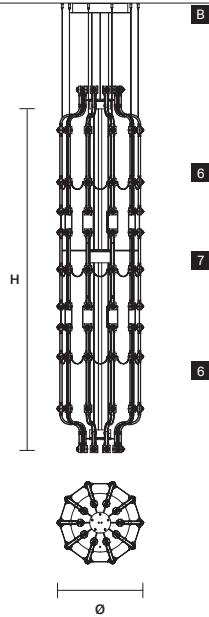

**RAQAM M7
BASIC BATCH A
MODULO 6 x 20 + MODULO 7 x 10**

∅ 62 cm / 24.40"
H 263 cm / 103.50"
■ 62 kg / 136.40 lb

INTEGRATED LED LIGHTING
220 LED LIGHTS CRI>85
3000 K - 330 W
42900 NOMINAL LM