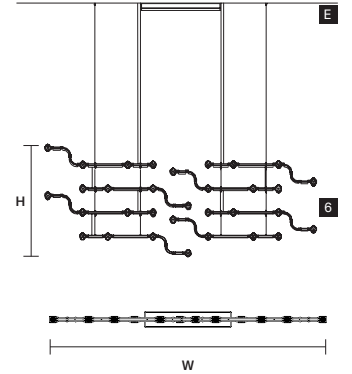

**RAQAM N2
BASIC BATCH A8
MODULO 6 x 8**

W 225 cm / 88.60"
H 76 cm / 29.90"
■ 16 kg / 35.20 lb

INTEGRATED LED LIGHTING
64 LED LIGHTS CRI>85
3000 K - 96 W
12480 NOMINAL LM