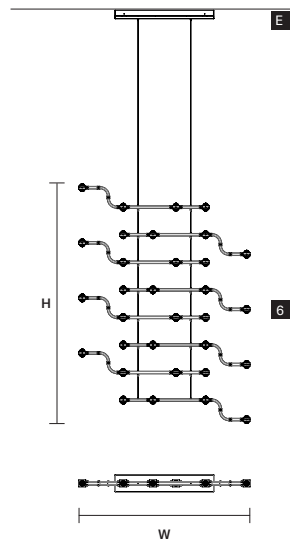

INTEGRATED LED LIGHTING
128 LED LIGHTS CRI>85
3000 K - 192 W
24960 NOMINAL LM

RAQAM N2
BASIC BATCH B8
MODULO 6 x 8

W 121 cm / 47.60"
H 155 cm / 61.00"
■ 16 kg / 35.20 lb

INTEGRATED LED LIGHTING
64 LED LIGHTS CRI>85
3000 K - 96 W
12480 NOMINAL LM