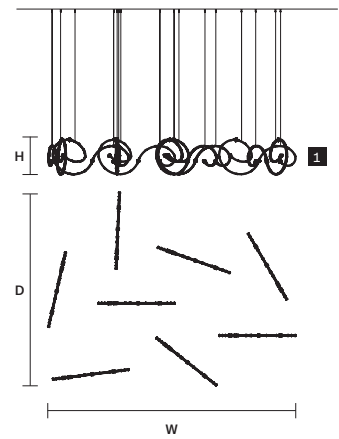

RAQAM N2
BASIC BATCH B16
MODULO 6 x 16

W 121 cm / 47.60"
H 311 cm / 122.40"
■ 28 kg / 61.60 lb

INTEGRATED LED LIGHTING
128 LED LIGHTS CRI>85
3000 K - 192 W
24960 NOMINAL LM

RAQAM N6
BASIC BATCH A
MODULO 1 x 8

W 369 cm / 145.30"
D 290 cm / 114.20"
H 57 cm / 22.40"
■ 27 kg / 59.40 lb

INTEGRATED LED LIGHTING
64 LED LIGHTS CRI>85
3000 K - 96 W
12480 NOMINAL LM

MODULES
6 x 16

MODULES
6 x 8

MODULES
6 x 16

MODULES
1 x 8