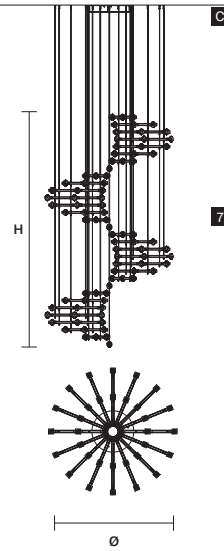

INTEGRATED LED LIGHTING

192 LED LIGHTS CRI>85
3000 K - 288 W
37440 NOMINAL LM

RAQAM Q5
BASIC BATCH D - MODULO 1 x 16
+ MODULO 1 x 8 + MODULO 1 x 8

∅ 385 cm / 151.60"
H 209 cm / 82.30"
■ 120 kg / 264.00 lb