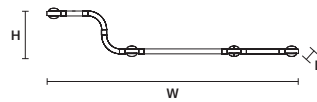

INTEGRATED LED LIGHTING

8 LED LIGHTS CRI>85
3000 K – 12 W
1560 NOMINAL LM