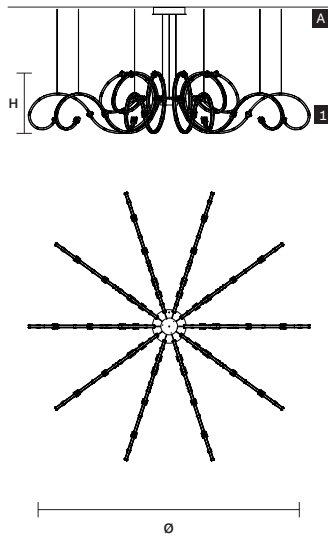

RAQAM Q5
BASIC BATCH E
MODULO 1 x 10

ø 266 cm / 104.70"
H 55 cm / 21.70"
■ 38 kg / 83.60 lb

INTEGRATED LED LIGHTING
80 LED LIGHTS CRI>85
3000 K - 120 W
15600 NOMINAL LM