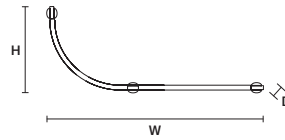

INTEGRATED LED LIGHTING

6 LED LIGHTS CRI>85
3000 K – 9 W
1170 NOMINAL LM

MODULE 4

W 47,5 cm / 18.70"
D 5 cm / 2.00"
H 49 cm / 19.30"
■ 1,5 kg / 3.30 lb