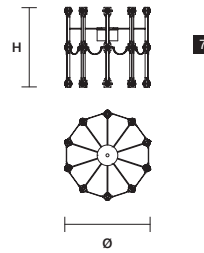

**RAQAM M7 ADDITIONAL
ELEMENT TO INCREASE THE
OVERALL HEIGHT MODULO 7 x 10**

∅ 62 cm / 24.40"
H 58 cm / 22.80"
■ 18 kg / 39.60 lb

INTEGRATED LED LIGHTING
60 LED LIGHTS CRI>85
3000 K - 90 W
11700 NOMINAL LM