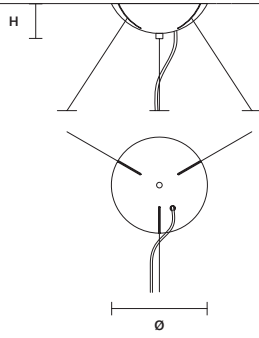

STANDARD LIGHTING
12×E12×40 W MAX (NOT INCL.)

ROYALE
S 24/120/50 OV

W 120 cm / 47.20"
D 50 cm / 19.70"
H 50 cm / 19.70"
■ 56 kg / 123.20 lb

STANDARD LIGHTING
24×E12×40 W MAX (NOT INCL.)

ROYALE
S 36/155/50 OV

W 155 cm / 61.00"
D 50 cm / 19.70"
H 50 cm / 19.70"
■ 75 kg / 165.00 lbb

STANDARD LIGHTING
36×E12×40 W MAX (NOT INCL.)

ROYALE
PL 33/75/125

∅ 75 cm / 29.50"
H 125 cm / 49.20"
■ 61 kg / 134.20 lb

STANDARD LIGHTING

33×E12×40 W MAX (NOT INCL.)

ROYALE
A 5/31/70

W	31 cm / 12.20"
D	19 cm / 7.50"
H	70 cm / 27.60"
■	8,5 kg / 18.70 lb

STANDARD LIGHTING

5×E12×40 W MAX (NOT INCL.)

SINGLE CANOPY

SIZE	
Ø	18 cm / 7.10"
H	6 cm / 2.40"

FINISHINGS
● V87

PRODUCT NAME
ROYALE S 9/50/55
ROYALE S 30/80/75
ROYALE S 40/100/110

SINGLE CANOPY

SIZE	
Ø	18 cm / 7.10"
H	6 cm / 2.40"

FINISHINGS
● V87

PRODUCT NAME
ROYALE S 12/85/50 OV

SINGLE CANOPY

SIZE	
Ø	18 cm / 7.10"
H	6 cm / 2.40"