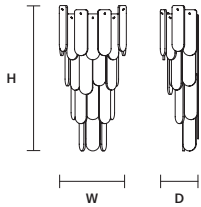

STANDARD LIGHTING
12×E12×40 W MAX (NOT INCL.)

ROYALE
S 24/120/50 OV

W 120 cm / 47.20"
D 50 cm / 19.70"
H 50 cm / 19.70"
■ 56 kg / 123.20 lb

STANDARD LIGHTING
24×E12×40 W MAX (NOT INCL.)

ROYALE
S 36/155/50 OV

W 155 cm / 61.00"
D 50 cm / 19.70"
H 50 cm / 19.70"
■ 75 kg / 165.00 lbb

STANDARD LIGHTING
36×E12×40 W MAX (NOT INCL.)

ROYALE
PL 33/75/125

∅ 75 cm / 29.50"
H 125 cm / 49.20"
■ 61 kg / 134.20 lb

STANDARD LIGHTING

33×E12×40 W MAX (NOT INCL.)

ROYALE
A 5/31/70

W	31 cm / 12.20"
D	19 cm / 7.50"
H	70 cm / 27.60"
■	8,5 kg / 18.70 lb

STANDARD LIGHTING

5×E12×40 W MAX (NOT INCL.)

SINGLE CANOPY

SIZE	
Ø	18 cm / 7.10"
H	6 cm / 2.40"

FINISHINGS
● V87

PRODUCT NAME
ROYALE S 9/50/55
ROYALE S 30/80/75
ROYALE S 40/100/110

SINGLE CANOPY

SIZE	
Ø	18 cm / 7.10"
H	6 cm / 2.40"

FINISHINGS
● V87

PRODUCT NAME
ROYALE S 12/85/50 OV

SINGLE CANOPY

SIZE	
Ø	18 cm / 7.10"
H	6 cm / 2.40"