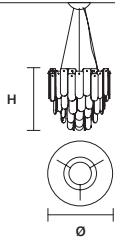

DIMMING CONTROL

Only with dimmable bulbs

STANDARD CABLES

H MAX 150 cm / 59.10"

* THIS ITEM IS MADE WITH NATURAL ONYX SLABS. DIFFERENCES IN COLOUR ARE INHERENT TO THE NATURAL MATERIAL AND SHOULD NOT BE CONSIDERED A PRODUCT DEFECT.

ROYALE
S 9/50/55

∅ 50 cm / 19.70"
H 55 cm / 21.70"
■ 23 kg / 50.60 lb

STANDARD LIGHTING
9×E12×40 W MAX (NOT INCL.)

ROYALE
S 30/80/75

∅ 80 cm / 31.50"
H 75 cm / 29.50"
■ 60 kg / 132.00 lb

STANDARD LIGHTING
30×E12×40 W MAX (NOT INCL.)

ROYALE
S 40/100/110

∅ 100 cm / 39.40"
H 110 cm / 43.30"
■ 90 kg / 198.00 lb

STANDARD LIGHTING
40×E12×40 W MAX (NOT INCL.)

ROYALE
S 12/85/50 OV

W 85 cm / 33.50"
D 50 cm / 19.70"
H 50 cm / 19.70"
■ 38 kg / 83.60 lb

W 155 cm / 61.00"
D 50 cm / 19.70"
H 50 cm / 19.70"
■ 75 kg / 165.00 lbb

STANDARD LIGHTING
36×E12×40 W MAX (NOT INCL.)

ROYALE
PL 33/75/125

∅ 75 cm / 29.50"
H 125 cm / 49.20"
■ 61 kg / 134.20 lb

STANDARD LIGHTING