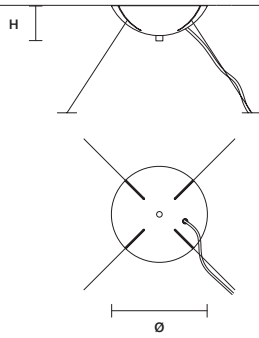

STANDARD LIGHTING
12×E12×40 W MAX (NOT INCL.)

ROYALE
S 24/120/50 OV

W 120 cm / 47.20"
D 50 cm / 19.70"
H 50 cm / 19.70"
■ 56 kg / 123.20 lb

STANDARD LIGHTING
24×E12×40 W MAX (NOT INCL.)

ROYALE
S 36/155/50 OV

W 155 cm / 61.00"
D 50 cm / 19.70"
H 50 cm / 19.70"
■ 75 kg / 165.00 lbb

STANDARD LIGHTING
36×E12×40 W MAX (NOT INCL.)

ROYALE
PL 33/75/125

∅ 75 cm / 29.50"
H 125 cm / 49.20"
■ 61 kg / 134.20 lb

STANDARD LIGHTING

33×E12×40 W MAX (NOT INCL.)

ROYALE
A 5/31/70

W	31 cm / 12.20"
D	19 cm / 7.50"
H	70 cm / 27.60"
■	8,5 kg / 18.70 lb

STANDARD LIGHTING

5×E12×40 W MAX (NOT INCL.)

SINGLE CANOPY

SIZE	
Ø	18 cm / 7.10"
H	6 cm / 2.40"

FINISHINGS
● V87

PRODUCT NAME
ROYALE S 9/50/55
ROYALE S 30/80/75
ROYALE S 40/100/110

SINGLE CANOPY

SIZE	
Ø	18 cm / 7.10"
H	6 cm / 2.40"

FINISHINGS
● V87

PRODUCT NAME
ROYALE S 12/85/50 OV

SINGLE CANOPY

SIZE	
Ø	18 cm / 7.10"
H	6 cm / 2.40"