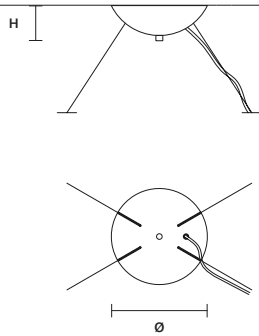

W 155 cm / 61.00"
D 50 cm / 19.70"
H 50 cm / 19.70"
■ 75 kg / 165.00 lbb

STANDARD LIGHTING
36×E12×40 W MAX (NOT INCL.)

ROYALE
PL 33/75/125

∅ 75 cm / 29.50"
H 125 cm / 49.20"
■ 61 kg / 134.20 lb

STANDARD LIGHTING

33×E12×40 W MAX (NOT INCL.)

ROYALE
A 5/31/70

W	31 cm / 12.20"
D	19 cm / 7.50"
H	70 cm / 27.60"
■	8,5 kg / 18.70 lb

STANDARD LIGHTING

5×E12×40 W MAX (NOT INCL.)

SINGLE CANOPY

SIZE	
Ø	18 cm / 7.10"
H	6 cm / 2.40"

FINISHINGS
● V87

PRODUCT NAME
ROYALE S 9/50/55
ROYALE S 30/80/75
ROYALE S 40/100/110

SINGLE CANOPY

SIZE	
Ø	18 cm / 7.10"
H	6 cm / 2.40"

FINISHINGS
● V87

PRODUCT NAME
ROYALE S 12/85/50 OV

SINGLE CANOPY

SIZE	
Ø	18 cm / 7.10"
H	6 cm / 2.40"

FINISHINGS
● V87

PRODUCT NAME
ROYALE S 24/120/50 OV
ROYALE S 36/155/50 OV