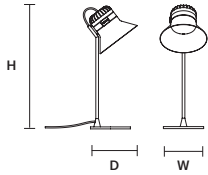

CORDEA TL S CE

W 14 cm / 5.50"
D 15 cm / 5.90"
H 37 cm / 14.60"

STANDARD INTEGRATED LED LIGHTING

4,9 W CRI>90
3000 K – 480 NOMINAL LM

ON REQUEST

4,9 W CRI>90
2700 K – 430 NOMINAL LM

DIMMABLE

NO