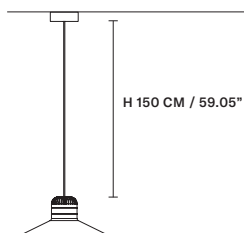

BAND FINISHINGS

BL1 Black leather

BL2 Brown leather

BL3 Red leather

STANDARD CABLES

CORDEA S S

∅ 14 cm / 5.50"
H 11 cm / 4.30"

STANDARD INTEGRATED LED LIGHTING

5,4 W - CRI>90
3000 K - 688 NOMINAL LM

ON REQUEST

5,4 W - CRI>90
2700 K - 653 NOMINAL LM

DIMMABLE

TRIAC

CORDEA S P

∅ 22 cm / 8.70"
H 19 cm / 7.50"

STANDARD INTEGRATED LED LIGHTING

8,4 W CRI>90
3000 K - 1250 NOMINAL LM

ON REQUEST

8,4 W CRI>90
2700 K - 1050 NOMINAL LM

DIMMABLE

TRIAC

CORDEA S G

∅ 36 cm / 14.20"
H 16 cm / 6.30"

STANDARD INTEGRATED LED LIGHTING