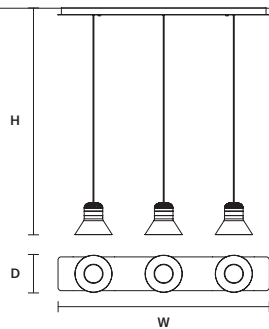

DIMMABLE

0-10V