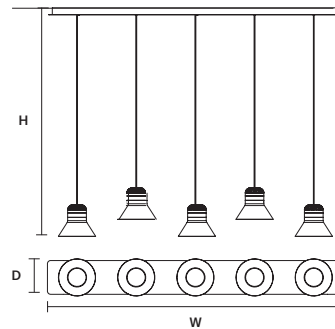

DIMMABLE

0-10V