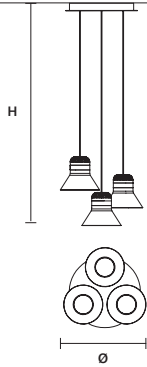

CORDEA C3 RD 40

∅ 50 cm / 19.70"
H MAX 170 cm / 66.90"

STANDARD INTEGRATED LED LIGHTING

25,2 W CRI>90
3000 K – 3750 NOMINAL LM

ON REQUEST

25,2 W CRI>90
2700 K – 3150 NOMINAL LM

DIMMABLE

0-10V