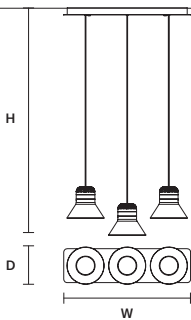

DIMMABLE

0-10V