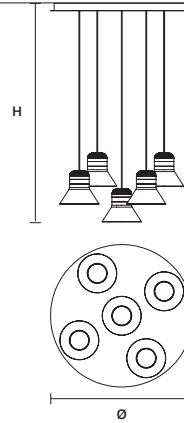

DIMMABLE

0-10V