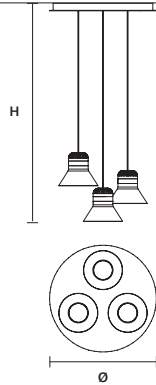

DIMMABLE

0-10V