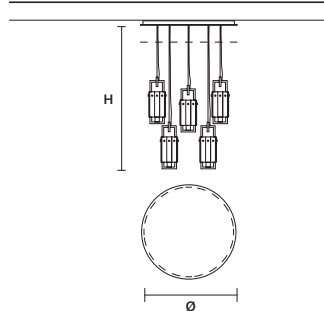

3×E12×40 W MAX (NOT INCL.)

CREK C5 LN 125

W 125 cm / 49.20"  
 D 20 cm / 7.90"  
 H MAX 195 cm / 76.80"

STANDARD LIGHTING

5×E12×40 W MAX (NOT INCL.)

CREK C3 RD 60

ø 60 cm / 23.60"  
 H MAX 195 cm / 76.80"

STANDARD LIGHTING

3×E12×40 W MAX (NOT INCL.)

CREK C5 RD 80

ø 80 cm / 31.50"  
 H MAX 195 cm / 76.80"

STANDARD LIGHTING

5×E12×40 W MAX (NOT INCL.)

SINGLE CANOPY

SIZE		FINISHINGS	PRODUCT NAME
W	12 cm / 4.70"	G18	CREK S1
D	12 cm / 4.70"		
H	2,2 cm / 0.90"		

SINGLE CANOPY

SIZE		FINISHINGS	PRODUCT NAME
Ø	12 cm / 4.70"	G18	CREK S5
H	2,7 cm / 1.10"		

SINGLE CANOPY

SIZE		FINISHINGS	PRODUCT NAME
Ø	12 cm / 4.70"	G18	CREK S10
H	0,8 cm / 0.30"		CREK S14

LINEAR CANOPY LN 75

	SIZE	FINISHINGS	PRODUCT NAME
	W 75 cm / 29.50"	● V98	CREK C3 LN 75
	D 20 cm / 7.90"		
	H 4 cm / 1.60"		

LINEAR CANOPY LN 125

	SIZE	FINISHINGS	PRODUCT NAME
	W 125 cm / 49.20"	● V98	CREK C5 LN 125
	D 20 cm / 7.90"		
	H 4 cm / 1.60"		