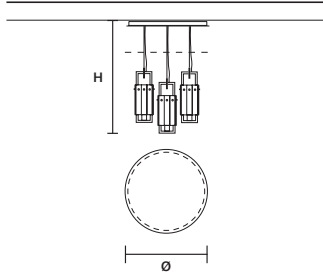

CREK STL 6

W 45 cm / 17.70"  
 D 32 cm / 12.60"  
 H 160 cm / 63.00"

STANDARD LIGHTING

6×E12×40 W MAX (NOT INCL.)

CREK C3 LN 75

W 75 cm / 29.50"  
 D 20 cm / 7.90"  
 H MAX 195 cm / 76.80"

STANDARD LIGHTING

3×E12×40 W MAX (NOT INCL.)

CREK C5 LN 125

W 125 cm / 49.20"  
 D 20 cm / 7.90"  
 H MAX 195 cm / 76.80"

STANDARD LIGHTING

5×E12×40 W MAX (NOT INCL.)

CREK C3 RD 60

ø 60 cm / 23.60"  
 H MAX 195 cm / 76.80"

STANDARD LIGHTING

3×E12×40 W MAX (NOT INCL.)

CREK C5 RD 80

ø 80 cm / 31.50"  
 H MAX 195 cm / 76.80"

STANDARD LIGHTING

5×E12×40 W MAX (NOT INCL.)

SINGLE CANOPY

SIZE		FINISHINGS	PRODUCT NAME
W	12 cm / 4.70"	G18	CREK S1
D	12 cm / 4.70"		
H	2,2 cm / 0.90"		

SINGLE CANOPY

SIZE		FINISHINGS	PRODUCT NAME
Ø	12 cm / 4.70"	G18	CREK S5
H	2,7 cm / 1.10"		

SINGLE CANOPY

SIZE		FINISHINGS	PRODUCT NAME
Ø	12 cm / 4.70"	G18	CREK S10
H	0,8 cm / 0.30"		CREK S14

LINEAR CANOPY LN 75