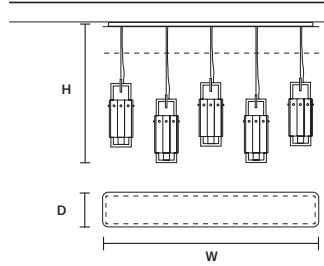

CREK STL 6

W 45 cm / 17.70"  
 D 32 cm / 12.60"  
 H 160 cm / 63.00"

STANDARD LIGHTING

6×E12×40 W MAX (NOT INCL.)

CREK C3 LN 75

W 75 cm / 29.50"  
 D 20 cm / 7.90"  
 H MAX 195 cm / 76.80"

STANDARD LIGHTING

3×E12×40 W MAX (NOT INCL.)

CREK C5 LN 125

W 125 cm / 49.20"  
 D 20 cm / 7.90"  
 H MAX 195 cm / 76.80"

STANDARD LIGHTING

5×E12×40 W MAX (NOT INCL.)

CREK C3 RD 60

ø 60 cm / 23.60"  
 H MAX 195 cm / 76.80"

STANDARD LIGHTING

3×E12×40 W MAX (NOT INCL.)

CREK C5 RD 80

ø 80 cm / 31.50"  
 H MAX 195 cm / 76.80"

STANDARD LIGHTING

5×E12×40 W MAX (NOT INCL.)

SINGLE CANOPY

SIZE		FINISHINGS	PRODUCT NAME
W	12 cm / 4.70"	G18	CREK S1
D	12 cm / 4.70"		
H	2,2 cm / 0.90"		