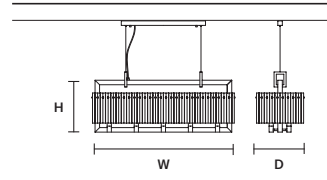

STANDARD LIGHTING

10×E12×40 W MAX (NOT INCL.)