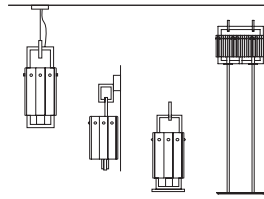

Crek

SUSPENSION
APPLIQUE
TABLE LAMP
FLOOR LAMP