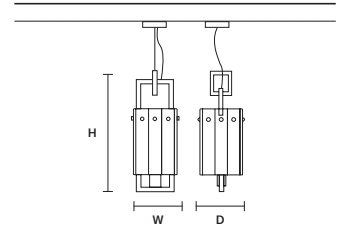

## STANDARD CABLES

CREK S14

W 123 cm / 48.40"  
 D 31.5 cm / 12.40"  
 H 40 cm / 15.70"

STANDARD LIGHTING

14×E12×40 W MAX (NOT INCL.)

CREK S10

W 95 cm / 37.40"  
 D 31.5 cm / 12.40"  
 H 40 cm / 15.70"

STANDARD LIGHTING

10×E12×40 W MAX (NOT INCL.)

CREK S5

STANDARD LIGHTING

5×E12×40 W MAX (NOT INCL.)

CREK S1

W 15.5 cm / 6.10"  
 D 15.5 cm / 6.10"  
 H 40 cm / 15.70"

STANDARD LIGHTING

1×E12×40 W MAX (NOT INCL.)