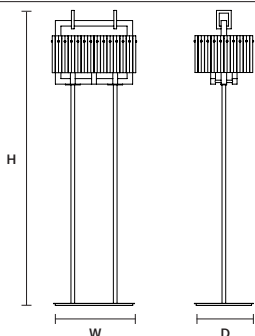

10×E12×40 W MAX (NOT INCL.)

CREK S5

STANDARD LIGHTING

5×E12×40 W MAX (NOT INCL.)

CREK S1

W 15.5 cm / 6.10"  
 D 15.5 cm / 6.10"  
 H 40 cm / 15.70"

STANDARD LIGHTING

1×E12×40 W MAX (NOT INCL.)

CREK A2

W 22.5 cm / 8.90"  
 D 13 cm / 5.10"  
 H 45 cm / 17.70"

STANDARD LIGHTING

2×E12×40 W MAX (NOT INCL.)

CREK A1

W 15.5 cm / 6.10"  
 D 13 cm / 5.10"  
 H 45 cm / 17.70"

STANDARD LIGHTING

1×E12×40 W MAX (NOT INCL.)

CREK TL 1

W 15.5 cm / 6.10"  
 D 15.5 cm / 6.10"  
 H 41.5 cm / 16.30"

STANDARD LIGHTING

1×E12×40 W MAX (NOT INCL.)

CREK TL 6

W 45 cm / 17.70"  
 D 31 cm / 12.20"  
 H 41 cm / 16.10"

STANDARD LIGHTING

6×E12×40 W MAX (NOT INCL.)

CREK STL 6

W 45 cm / 17.70"  
 D 32 cm / 12.60"  
 H 160 cm / 63.00"

STANDARD LIGHTING

6×E12×40 W MAX (NOT INCL.)

CREK C3 LN 75

W 75 cm / 29.50"  
 D 20 cm / 7.90"  
 H MAX 195 cm / 76.80"

STANDARD LIGHTING