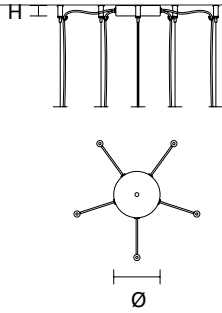

3×E12×40 W MAX (NOT INCL.)

CREK C5 LN 125

W 125 cm / 49.20"  
 D 20 cm / 7.90"  
 H MAX 195 cm / 76.80"

STANDARD LIGHTING

5×E12×40 W MAX (NOT INCL.)

CREK C3 RD 60

ø 60 cm / 23.60"  
 H MAX 195 cm / 76.80"

STANDARD LIGHTING

3×E12×40 W MAX (NOT INCL.)

CREK C5 RD 80

ø 80 cm / 31.50"  
 H MAX 195 cm / 76.80"

STANDARD LIGHTING

5×E12×40 W MAX (NOT INCL.)

SINGLE CANOPY

SIZE		FINISHINGS	PRODUCT NAME
W	12 cm / 4.70"	G18	CREK S1
D	12 cm / 4.70"		
H	2,2 cm / 0.90"		

SINGLE CANOPY

SIZE		FINISHINGS	PRODUCT NAME
Ø	12 cm / 4.70"	G18	CREK S5
H	2,7 cm / 1.10"		

SINGLE CANOPY

SIZE		FINISHINGS	PRODUCT NAME
Ø	12 cm / 4.70"	G18	CREK S10
H	0,8 cm / 0.30"		CREK S14

LINEAR CANOPY LN 75

	SIZE	FINISHINGS	PRODUCT NAME
	W 75 cm / 29.50"	● V98	CREK C3 LN 75
	D 20 cm / 7.90"		
	H 4 cm / 1.60"		

LINEAR CANOPY LN 125

	SIZE	FINISHINGS	PRODUCT NAME
	W 125 cm / 49.20"	● V98	CREK C5 LN 125
	D 20 cm / 7.90"		
	H 4 cm / 1.60"		