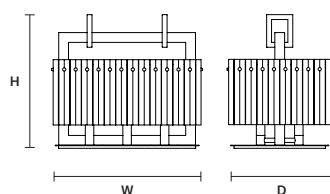

CREK TL 1

W 15.5 cm / 6.10"  
 D 15.5 cm / 6.10"  
 H 41.5 cm / 16.30"

STANDARD LIGHTING

1×E12×40 W MAX (NOT INCL.)

CREK TL 6

W 45 cm / 17.70"  
 D 31 cm / 12.20"  
 H 41 cm / 16.10"

STANDARD LIGHTING

6×E12×40 W MAX (NOT INCL.)