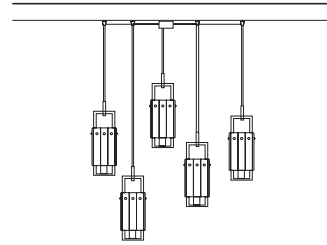

## STANDARD CABLES

CREK S14

W 123 cm / 48.40"  
 D 31.5 cm / 12.40"  
 H 40 cm / 15.70"

STANDARD LIGHTING

14×E12×40 W MAX (NOT INCL.)

CREK S10

W 95 cm / 37.40"  
 D 31.5 cm / 12.40"  
 H 40 cm / 15.70"

STANDARD LIGHTING

10×E12×40 W MAX (NOT INCL.)

CREK S5

STANDARD LIGHTING

5×E12×40 W MAX (NOT INCL.)

CREK S1

W 15.5 cm / 6.10"  
 D 15.5 cm / 6.10"  
 H 40 cm / 15.70"

STANDARD LIGHTING

1×E12×40 W MAX (NOT INCL.)

CREK A2

W 22.5 cm / 8.90"  
 D 13 cm / 5.10"  
 H 45 cm / 17.70"

STANDARD LIGHTING

2×E12×40 W MAX (NOT INCL.)

CREK A1

W 15.5 cm / 6.10"  
 D 13 cm / 5.10"  
 H 45 cm / 17.70"

STANDARD LIGHTING

1×E12×40 W MAX (NOT INCL.)