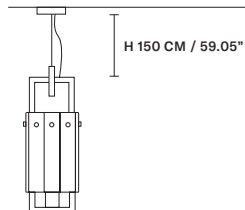

## STANDARD CABLES

CREK S14

W 123 cm / 48.40"  
 D 31.5 cm / 12.40"  
 H 40 cm / 15.70"

STANDARD LIGHTING

14×E12×40 W MAX (NOT INCL.)

CREK S10

W 95 cm / 37.40"  
 D 31.5 cm / 12.40"  
 H 40 cm / 15.70"

STANDARD LIGHTING