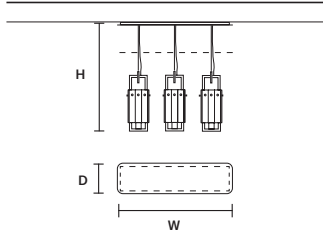

CREK TL 1

W 15.5 cm / 6.10"  
 D 15.5 cm / 6.10"  
 H 41.5 cm / 16.30"

STANDARD LIGHTING

1×E12×40 W MAX (NOT INCL.)

CREK TL 6

W 45 cm / 17.70"  
 D 31 cm / 12.20"  
 H 41 cm / 16.10"

STANDARD LIGHTING

6×E12×40 W MAX (NOT INCL.)

CREK STL 6

W 45 cm / 17.70"  
 D 32 cm / 12.60"  
 H 160 cm / 63.00"

STANDARD LIGHTING

6×E12×40 W MAX (NOT INCL.)

CREK C3 LN 75

W 75 cm / 29.50"  
 D 20 cm / 7.90"  
 H MAX 195 cm / 76.80"

STANDARD LIGHTING

3×E12×40 W MAX (NOT INCL.)

CREK C5 LN 125

W 125 cm / 49.20"  
 D 20 cm / 7.90"  
 H MAX 195 cm / 76.80"

STANDARD LIGHTING

5×E12×40 W MAX (NOT INCL.)

CREK C3 RD 60

ø 60 cm / 23.60"  
 H MAX 195 cm / 76.80"

STANDARD LIGHTING

3×E12×40 W MAX (NOT INCL.)

CREK C5 RD 80

ø 80 cm / 31.50"  
 H MAX 195 cm / 76.80"

STANDARD LIGHTING

5×E12×40 W MAX (NOT INCL.)

SINGLE CANOPY

SIZE		FINISHINGS	PRODUCT NAME
W	12 cm / 4.70"	G18	CREK S1
D	12 cm / 4.70"		
H	2,2 cm / 0.90"		