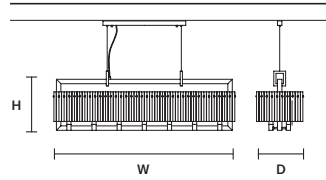

## STANDARD CABLES

CREK S14

W 123 cm / 48.40"  
 D 31.5 cm / 12.40"  
 H 40 cm / 15.70"

STANDARD LIGHTING

14×E12×40 W MAX (NOT INCL.)

CREK S10

W 95 cm / 37.40"  
 D 31.5 cm / 12.40"  
 H 40 cm / 15.70"

STANDARD LIGHTING