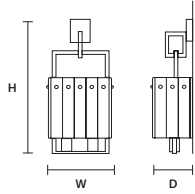

## STANDARD CABLES

CREK S14

W 123 cm / 48.40"  
 D 31.5 cm / 12.40"  
 H 40 cm / 15.70"

STANDARD LIGHTING

14×E12×40 W MAX (NOT INCL.)

CREK S10

W 95 cm / 37.40"  
 D 31.5 cm / 12.40"  
 H 40 cm / 15.70"

STANDARD LIGHTING

10×E12×40 W MAX (NOT INCL.)

CREK S5

STANDARD LIGHTING

5×E12×40 W MAX (NOT INCL.)

CREK S1

W 15.5 cm / 6.10"  
 D 15.5 cm / 6.10"  
 H 40 cm / 15.70"

STANDARD LIGHTING

1×E12×40 W MAX (NOT INCL.)

CREK A2

W 22.5 cm / 8.90"  
 D 13 cm / 5.10"  
 H 45 cm / 17.70"

STANDARD LIGHTING

2×E12×40 W MAX (NOT INCL.)

CREK A1

W 15.5 cm / 6.10"  
 D 13 cm / 5.10"  
 H 45 cm / 17.70"

STANDARD LIGHTING

1×E12×40 W MAX (NOT INCL.)