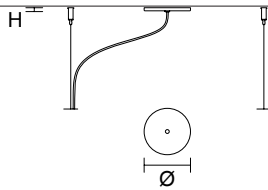

3×E12×40 W MAX (NOT INCL.)

CREK C5 LN 125

W 125 cm / 49.20"  
 D 20 cm / 7.90"  
 H MAX 195 cm / 76.80"

STANDARD LIGHTING

5×E12×40 W MAX (NOT INCL.)

CREK C3 RD 60

ø 60 cm / 23.60"  
 H MAX 195 cm / 76.80"

STANDARD LIGHTING

3×E12×40 W MAX (NOT INCL.)

CREK C5 RD 80

ø 80 cm / 31.50"  
 H MAX 195 cm / 76.80"

STANDARD LIGHTING

5×E12×40 W MAX (NOT INCL.)

SINGLE CANOPY

SIZE		FINISHINGS	PRODUCT NAME
W	12 cm / 4.70"	G18	CREK S1
D	12 cm / 4.70"		
H	2,2 cm / 0.90"		

SINGLE CANOPY

SIZE		FINISHINGS	PRODUCT NAME
Ø	12 cm / 4.70"	G18	CREK S5
H	2,7 cm / 1.10"		

SINGLE CANOPY

SIZE		FINISHINGS	PRODUCT NAME
Ø	12 cm / 4.70"	G18	CREK S10
H	0,8 cm / 0.30"		CREK S14

LINEAR CANOPY LN 75

	SIZE	FINISHINGS	PRODUCT NAME
	W 75 cm / 29.50"	● V98	CREK C3 LN 75
	D 20 cm / 7.90"		
	H 4 cm / 1.60"		

LINEAR CANOPY LN 125

	SIZE	FINISHINGS	PRODUCT NAME
	W 125 cm / 49.20"	● V98	CREK C5 LN 125
	D 20 cm / 7.90"		
	H 4 cm / 1.60"		