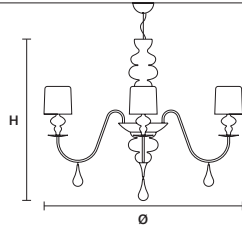

f01 Gold leaf

f02 Silver leaf

STANDARD CABLES

EVA S20+10 

ø 270 cm / 106.30"
H 200 cm / 78.70"

STANDARD LIGHTING
30×E26×60 W MAX (NOT INCL.)

EVA S10 

ø 110 cm / 43.30"
H 75 cm / 29.50"

STANDARD LIGHTING
10×E12×40 W MAX (NOT INCL.)

EVA S8 

ø 90 cm / 35.40"
H 75 cm / 29.50"

STANDARD LIGHTING
8×E12×40 W MAX (NOT INCL.)

EVA S5 

ø 70 cm / 27.60"
H 60 cm / 23.60"

STANDARD LIGHTING
5×E12×40 W MAX (NOT INCL.)

EVA S3+1 

ø 50 cm / 19.70"
H 75 cm / 29.50"

STANDARD LIGHTING
3×E26×60 W MAX (NOT INCL.)
1×E12×40 W MAX (NOT INCL.)

EVA A3 

W 40 cm / 15.70"
 D 20 cm / 7.90"
 H 70 cm / 27.60"

STANDARD LIGHTING
 3×E26×60 W MAX (NOT INCL.)

EVA A1 M 

W 30 cm / 11.80"
 D 15 cm / 5.90"
 H 54 cm / 21.30"

STANDARD LIGHTING
 1×E26×60 W MAX (NOT INCL.)

EVA A2 

W 40 cm / 15.70"
 D 18 cm / 7.10"
 H 55 cm / 21.70"

STANDARD LIGHTING
 2×E12×40 W MAX (NOT INCL.)