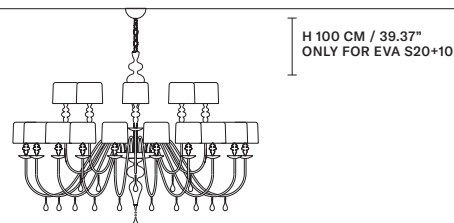

f01 Gold leaf

f02 Silver leaf

STANDARD CABLES

EVA S20+10 

ø 270 cm / 106.30"
H 200 cm / 78.70"

STANDARD LIGHTING
30×E26×60 W MAX (NOT INCL.)

EVA S10 

ø 110 cm / 43.30"
H 75 cm / 29.50"

STANDARD LIGHTING
10×E12×40 W MAX (NOT INCL.)

EVA S8 

ø 90 cm / 35.40"
H 75 cm / 29.50"

STANDARD LIGHTING
8×E12×40 W MAX (NOT INCL.)

EVA S5 

ø 70 cm / 27.60"
H 60 cm / 23.60"

STANDARD LIGHTING
5×E12×40 W MAX (NOT INCL.)