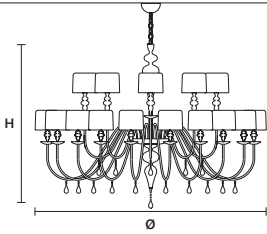

f01 Gold leaf

f02 Silver leaf

STANDARD CABLES

EVA S20+10 

ø 270 cm / 106.30"
H 200 cm / 78.70"

STANDARD LIGHTING
30×E26×60 W MAX (NOT INCL.)

EVA S10 

ø 110 cm / 43.30"
H 75 cm / 29.50"

STANDARD LIGHTING
10×E12×40 W MAX (NOT INCL.)

EVA S8 

ø 90 cm / 35.40"
H 75 cm / 29.50"

STANDARD LIGHTING
8×E12×40 W MAX (NOT INCL.)

EVA S5 

ø 70 cm / 27.60"
H 60 cm / 23.60"

STANDARD LIGHTING
5×E12×40 W MAX (NOT INCL.)

EVA S3+1 

ø 50 cm / 19.70"
H 75 cm / 29.50"

STANDARD LIGHTING
3×E26×60 W MAX (NOT INCL.)
1×E12×40 W MAX (NOT INCL.)

EVA A3 

W 40 cm / 15.70"
 D 20 cm / 7.90"
 H 70 cm / 27.60"

STANDARD LIGHTING
 3×E26×60 W MAX (NOT INCL.)