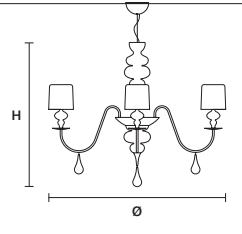

f01 Gold leaf

f02 Silver leaf

STANDARD CABLES

EVA S20+10 

ø 270 cm / 106.30"
H 200 cm / 78.70"

STANDARD LIGHTING
30×E26×60 W MAX (NOT INCL.)

EVA S10 

ø 110 cm / 43.30"
H 75 cm / 29.50"

STANDARD LIGHTING
10×E12×40 W MAX (NOT INCL.)

EVA S8 

ø 90 cm / 35.40"
H 75 cm / 29.50"

STANDARD LIGHTING
8×E12×40 W MAX (NOT INCL.)

EVA S5 

ø 70 cm / 27.60"
H 60 cm / 23.60"

STANDARD LIGHTING
5×E12×40 W MAX (NOT INCL.)

EVA S3+1 

ø 50 cm / 19.70"
H 75 cm / 29.50"

STANDARD LIGHTING
3×E26×60 W MAX (NOT INCL.)
1×E12×40 W MAX (NOT INCL.)

EVA A3 

W 40 cm / 15.70"
 D 20 cm / 7.90"
 H 70 cm / 27.60"

STANDARD LIGHTING
 3×E26×60 W MAX (NOT INCL.)

EVA A1 M 

W 30 cm / 11.80"
 D 15 cm / 5.90"
 H 54 cm / 21.30"

STANDARD LIGHTING
 1×E26×60 W MAX (NOT INCL.)

EVA A2 

W 40 cm / 15.70"
 D 18 cm / 7.10"
 H 55 cm / 21.70"

STANDARD LIGHTING
 2×E12×40 W MAX (NOT INCL.)