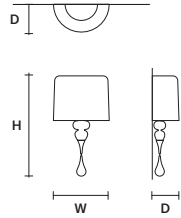

STANDARD LIGHTING
10×E12×40 W MAX (NOT INCL.)

EVA S8 

ø 90 cm / 35.40"
H 75 cm / 29.50"

STANDARD LIGHTING
8×E12×40 W MAX (NOT INCL.)

EVA S5 

ø 70 cm / 27.60"
H 60 cm / 23.60"

STANDARD LIGHTING
5×E12×40 W MAX (NOT INCL.)

EVA S3+1 

ø 50 cm / 19.70"
H 75 cm / 29.50"

STANDARD LIGHTING
3×E26×60 W MAX (NOT INCL.)
1×E12×40 W MAX (NOT INCL.)

EVA A3 

W 40 cm / 15.70"
 D 20 cm / 7.90"
 H 70 cm / 27.60"

STANDARD LIGHTING
 3×E26×60 W MAX (NOT INCL.)

EVA A1 M 

W 30 cm / 11.80"
 D 15 cm / 5.90"
 H 54 cm / 21.30"

STANDARD LIGHTING
 1×E26×60 W MAX (NOT INCL.)

EVA A2 

W 40 cm / 15.70"
 D 18 cm / 7.10"
 H 55 cm / 21.70"

STANDARD LIGHTING
 2×E12×40 W MAX (NOT INCL.)

EVA TL1 P 

∅ 14 cm / 5.50"
 H 28 cm / 11.00"

STANDARD LIGHTING
 1×E12×40 W MAX (NOT INCL.)

EVA TL1 M 

∅ 30 cm / 11.80"
 H 53 cm / 20.90"

STANDARD LIGHTING
 1×E26×60 W MAX (NOT INCL.)

EVA TL3+1 G 

∅ 40 cm / 15.70"
 H 75 cm / 29.50"