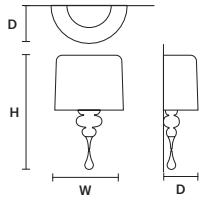

STANDARD LIGHTING
10×E12×40 W MAX (NOT INCL.)

EVA S8 

ø 90 cm / 35.40"
H 75 cm / 29.50"

STANDARD LIGHTING
8×E12×40 W MAX (NOT INCL.)

EVA S5 

ø 70 cm / 27.60"
H 60 cm / 23.60"

STANDARD LIGHTING
5×E12×40 W MAX (NOT INCL.)

EVA S3+1 

ø 50 cm / 19.70"
H 75 cm / 29.50"

STANDARD LIGHTING
3×E26×60 W MAX (NOT INCL.)
1×E12×40 W MAX (NOT INCL.)

EVA A3 

W 40 cm / 15.70"
 D 20 cm / 7.90"
 H 70 cm / 27.60"

STANDARD LIGHTING
 3×E26×60 W MAX (NOT INCL.)

EVA A1 M 

W 30 cm / 11.80"
 D 15 cm / 5.90"
 H 54 cm / 21.30"

STANDARD LIGHTING
 1×E26×60 W MAX (NOT INCL.)

EVA A2 

W 40 cm / 15.70"
 D 18 cm / 7.10"
 H 55 cm / 21.70"

STANDARD LIGHTING
 2×E12×40 W MAX (NOT INCL.)

EVA TL1 P 

∅ 14 cm / 5.50"
 H 28 cm / 11.00"

STANDARD LIGHTING
 1×E12×40 W MAX (NOT INCL.)

EVA TL1 M 

∅ 30 cm / 11.80"
 H 53 cm / 20.90"

STANDARD LIGHTING
 1×E26×60 W MAX (NOT INCL.)

EVA TL3+1 G 

∅ 40 cm / 15.70"
 H 75 cm / 29.50"