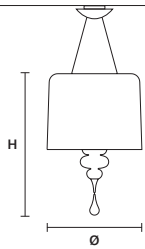

f01 Gold leaf

f02 Silver leaf

STANDARD CABLES

EVA S20+10 

ø 270 cm / 106.30"
H 200 cm / 78.70"

STANDARD LIGHTING
30×E26×60 W MAX (NOT INCL.)

EVA S10 

ø 110 cm / 43.30"
H 75 cm / 29.50"

STANDARD LIGHTING
10×E12×40 W MAX (NOT INCL.)

EVA S8 

ø 90 cm / 35.40"
H 75 cm / 29.50"

STANDARD LIGHTING
8×E12×40 W MAX (NOT INCL.)

EVA S5 

ø 70 cm / 27.60"
H 60 cm / 23.60"

STANDARD LIGHTING
5×E12×40 W MAX (NOT INCL.)

EVA S3+1 

ø 50 cm / 19.70"
H 75 cm / 29.50"

STANDARD LIGHTING
3×E26×60 W MAX (NOT INCL.)
1×E12×40 W MAX (NOT INCL.)

EVA A3 

W 40 cm / 15.70"
 D 20 cm / 7.90"
 H 70 cm / 27.60"

STANDARD LIGHTING
 3×E26×60 W MAX (NOT INCL.)

EVA A1 M 

W 30 cm / 11.80"
 D 15 cm / 5.90"
 H 54 cm / 21.30"

STANDARD LIGHTING
 1×E26×60 W MAX (NOT INCL.)

EVA A2 

W 40 cm / 15.70"
 D 18 cm / 7.10"
 H 55 cm / 21.70"

STANDARD LIGHTING
 2×E12×40 W MAX (NOT INCL.)