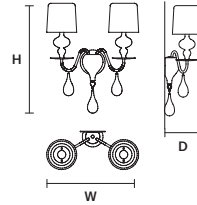

EVA S3+1 

ø 50 cm / 19.70"
H 75 cm / 29.50"

STANDARD LIGHTING
3×E26×60 W MAX (NOT INCL.)
1×E12×40 W MAX (NOT INCL.)

EVA A3 

W 40 cm / 15.70"
 D 20 cm / 7.90"
 H 70 cm / 27.60"

STANDARD LIGHTING
 3×E26×60 W MAX (NOT INCL.)

EVA A1 M 

W 30 cm / 11.80"
 D 15 cm / 5.90"
 H 54 cm / 21.30"

STANDARD LIGHTING
 1×E26×60 W MAX (NOT INCL.)

EVA A2 

W 40 cm / 15.70"
 D 18 cm / 7.10"
 H 55 cm / 21.70"

STANDARD LIGHTING
 2×E12×40 W MAX (NOT INCL.)

EVA TL1 P 

∅ 14 cm / 5.50"
 H 28 cm / 11.00"

STANDARD LIGHTING
 1×E12×40 W MAX (NOT INCL.)

EVA TL1 M 

∅ 30 cm / 11.80"
 H 53 cm / 20.90"

STANDARD LIGHTING
 1×E26×60 W MAX (NOT INCL.)

EVA TL3+1 G 

∅ 40 cm / 15.70"
 H 75 cm / 29.50"

STANDARD LIGHTING
 3×E26×60 W MAX (NOT INCL.)
 1×E12×40 W MAX (NOT INCL.)

EVA STL3+1 

∅ 50 cm / 19.70"
 H 180 cm / 70.90"

STANDARD LIGHTING
 3×E26×60 W MAX (NOT INCL.)
 1×E12×40 W MAX (NOT INCL.)

* ETL ONLY FOR US MARKET.