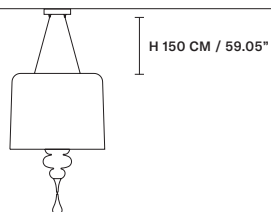

f01 Gold leaf

f02 Silver leaf

STANDARD CABLES

EVA S20+10 

ø 270 cm / 106.30"
H 200 cm / 78.70"

STANDARD LIGHTING
30×E26×60 W MAX (NOT INCL.)

EVA S10 

ø 110 cm / 43.30"
H 75 cm / 29.50"

STANDARD LIGHTING
10×E12×40 W MAX (NOT INCL.)

EVA S8 

ø 90 cm / 35.40"
H 75 cm / 29.50"

STANDARD LIGHTING
8×E12×40 W MAX (NOT INCL.)

EVA S5 

ø 70 cm / 27.60"
H 60 cm / 23.60"

STANDARD LIGHTING
5×E12×40 W MAX (NOT INCL.)

EVA S3+1 

ø 50 cm / 19.70"
H 75 cm / 29.50"

STANDARD LIGHTING
3×E26×60 W MAX (NOT INCL.)
1×E12×40 W MAX (NOT INCL.)

EVA A3 

W 40 cm / 15.70"
 D 20 cm / 7.90"
 H 70 cm / 27.60"

STANDARD LIGHTING
 3×E26×60 W MAX (NOT INCL.)

EVA A1 M 

W 30 cm / 11.80"
 D 15 cm / 5.90"
 H 54 cm / 21.30"

STANDARD LIGHTING
 1×E26×60 W MAX (NOT INCL.)

EVA A2 

W 40 cm / 15.70"
 D 18 cm / 7.10"
 H 55 cm / 21.70"

STANDARD LIGHTING
 2×E12×40 W MAX (NOT INCL.)