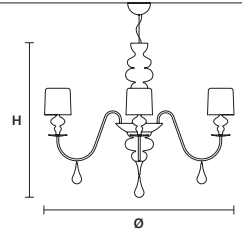

f01 Gold leaf

f02 Silver leaf

STANDARD CABLES

EVA S20+10 

ø 270 cm / 106.30"
H 200 cm / 78.70"

STANDARD LIGHTING
30×E26×60 W MAX (NOT INCL.)

EVA S10 

ø 110 cm / 43.30"
H 75 cm / 29.50"

STANDARD LIGHTING
10×E12×40 W MAX (NOT INCL.)

EVA S8 

ø 90 cm / 35.40"
H 75 cm / 29.50"

STANDARD LIGHTING
8×E12×40 W MAX (NOT INCL.)

EVA S5 

ø 70 cm / 27.60"
H 60 cm / 23.60"

STANDARD LIGHTING
5×E12×40 W MAX (NOT INCL.)

EVA S3+1 

ø 50 cm / 19.70"
H 75 cm / 29.50"

STANDARD LIGHTING
3×E26×60 W MAX (NOT INCL.)
1×E12×40 W MAX (NOT INCL.)

EVA A3 

W 40 cm / 15.70"
 D 20 cm / 7.90"
 H 70 cm / 27.60"

STANDARD LIGHTING
 3×E26×60 W MAX (NOT INCL.)

EVA A1 M 

W 30 cm / 11.80"
 D 15 cm / 5.90"
 H 54 cm / 21.30"

STANDARD LIGHTING
 1×E26×60 W MAX (NOT INCL.)

EVA A2 

W 40 cm / 15.70"
 D 18 cm / 7.10"
 H 55 cm / 21.70"

STANDARD LIGHTING
 2×E12×40 W MAX (NOT INCL.)