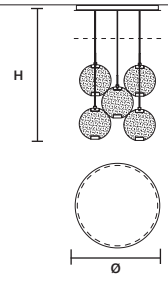

**HORO C3 LN 125** 

W	125 cm / 49.20"
D	20 cm / 7.90"
H MAX	155 cm / 61.00"
<b>INTEGRATED LED LIGHTING</b>	
43,2 W CRI>95	
3000 K – 4608 NOMINAL LM	
<b>ON REQUEST</b>	
43,2 W CRI>95	
2700 K – 4392 NOMINAL LM	
<b>DIMMABLE</b>	
0-10V	

**HORO C5 LN 175** 

W	175 cm / 68.90"
D	20 cm / 7.90"
H MAX	155 cm / 61.00"
<b>INTEGRATED LED LIGHTING</b>	
72 W CRI>95	
3000 K – 7680 NOMINAL LM	
<b>ON REQUEST</b>	
72 W CRI>95	
2700 K – 7320 NOMINAL LM	
<b>DIMMABLE</b>	
0-10V	

SINGLE CANOPY

SIZE	FINISHINGS	PRODUCT NAME
Ø 14 cm / 5.50"	G18	HORO S1
H 4,3 cm / 1.70"		

SINGLE CANOPY

SIZE	FINISHINGS	PRODUCT NAME
Ø 19,2 cm / 7.60"	G18	HORO S3
H 4 cm / 1.60"		

SINGLE CANOPY

SIZE	FINISHINGS	PRODUCT NAME
Ø 19,2 cm / 7.60"	G18	HORO S5
H 4 cm / 1.60"		

LINEAR CANOPY LN 125

	SIZE	FINISHINGS	PRODUCT NAME
	W 125 cm / 49.20"	● V98	HORO C3 LN 125
	D 20 cm / 7.90"		
	H 4 cm / 1.60"		

LINEAR CANOPY LN 175

	SIZE	FINISHINGS	PRODUCT NAME
	W 175 cm / 68.90"	● V98	HORO C5 LN 175
	D 20 cm / 7.90"		
	H 4 cm / 1.60"		