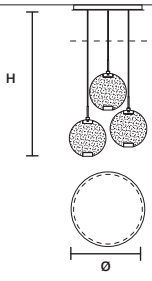

HORO C3 RD 60

ø	60 cm / 23.60"
H MAX	155 cm / 61.00"
INTEGRATED LED LIGHTING	
43,2 W CRI>95	
3000 K – 4608 NOMINAL LM	
ON REQUEST	
43,2 W CRI>95	
2700 K – 4392 NOMINAL LM	
DIMMABLE	
0-10V