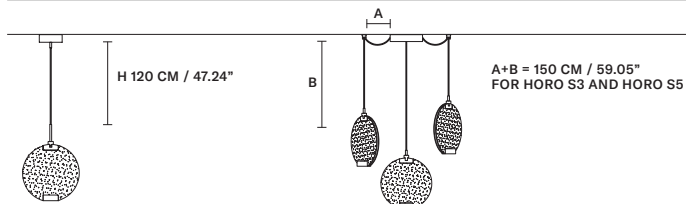

### STANDARD CABLES

HORO S1 

W 30 cm / 11.80"  
 D 8 cm / 3.10"  
 H 34 cm / 13.40"

INTEGRATED LED LIGHTING  
 14,4 W CRI>95  
 3000 K – 1536 NOMINAL LM

ON REQUEST  
 14,4 W CRI>95  
 2700 K – 1464 NOMINAL LM