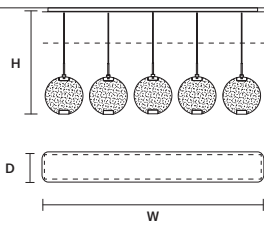

HORO C5 LN 175

W	175 cm / 68.90"
D	20 cm / 7.90"
H MAX	155 cm / 61.00"
INTEGRATED LED LIGHTING	
72 W CRI>95	
3000 K – 7680 NOMINAL LM	
ON REQUEST	
72 W CRI>95	
2700 K – 7320 NOMINAL LM	
DIMMABLE	
0-10V