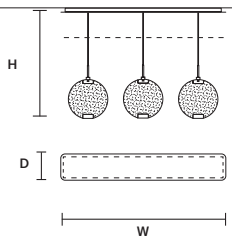

HORO C3 LN 125

W	125 cm / 49.20"
D	20 cm / 7.90"
H MAX	155 cm / 61.00"
INTEGRATED LED LIGHTING	
43,2 W CRI>95	
3000 K – 4608 NOMINAL LM	
ON REQUEST	
43,2 W CRI>95	
2700 K – 4392 NOMINAL LM	
DIMMABLE	
0-10V