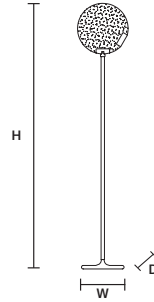

HORO STL		CE
W	30 cm / 11.80"	
D	25 cm / 9.80"	
H	150 cm / 59.10"	
INTEGRATED LED LIGHTING		
	14,4 W CRI>95	
	3000 K – 1536 NOMINAL LM	
ON REQUEST		
	14,4 W CRI>95	
	2700 K – 1464 NOMINAL LM	
DIMMABLE		
	OWN BUTTON