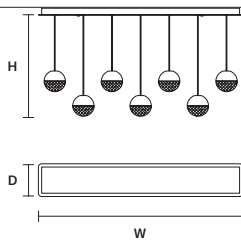

IGLÙ C7 LN 125

W 125 cm / 49.20"
D 20 cm / 7.90"
H MAX 150 cm / 59.10"

INTEGRATED LED LIGHTING
37.8 W CRI>90
3000K - 4816 NOMINAL LM

ON REQUEST
37,8 W CRI>90
2700K - 4575 NOMINAL LM

DIMMABLE
0-10V