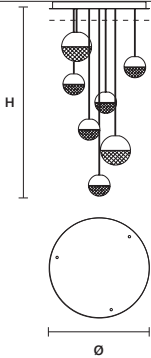

IGLÙ PL 25		CE
∅	25.5 cm / 10.00"	
H	25.5 cm / 10.00"	

INTEGRATED LED LIGHTING	
15.5 W CRI>90 3000 K – 2100 NOMINAL LM	
ON REQUEST	
15,5 W CRI>90 2700 K – 2000 NOMINAL LM	
DIMMABLE	
0-10V	

IGLÙ A1		CE	ETL
W	24 cm / 9.40"		
D	28 cm / 11.00"		
H	18 cm / 7.10"		
INTEGRATED LED LIGHTING			
UP	2.6 W CRI>90 3000 K – 346 NOMINAL LM		
DOWN	8.4 W CRI>90 3000 K – 1150 NOMINAL LM		
ON REQUEST			
UP	2,6 W CRI>90 2700 K – 335 NOMINAL LM		
DOWN	8,4 W CRI>90 2700 K – 977 NOMINAL LM		
DIMMABLE			
TRIAC			

IGLÙ TL1		CE
W	24 cm / 9.40"	
D	28 cm / 11.00"	
H	55 cm / 21.70"	
INTEGRATED LED LIGHTING		
UP	3.7 W CRI>90 3000 K – 462 NOMINAL LM	
DOWN	11.4 W CRI>90 3000 K – 1450 NOMINAL LM	
ON REQUEST		
UP	3,7 W CRI>90 2700 K – 448 NOMINAL LM	
DOWN	11,4 W CRI>90 2700 K – 1232 NOMINAL LM	
DIMMABLE		
OWN BUTTON		

IGLÙ STL1		CE
W	24 cm / 9.40"	
D	28 cm / 11.00"	
H	162 cm / 63.80"	
INTEGRATED LED LIGHTING		
UP	3.7 W CRI>90 3000 K – 462 NOMINAL LM	
DOWN	11.4 W CRI>90 3000 K – 1450 NOMINAL LM	
ON REQUEST		
UP	3,7 W CRI>90 2700 K – 448 NOMINAL LM	
DOWN	11,4 W CRI>90 2700 K – 1232 NOMINAL LM	
DIMMABLE		
OWN BUTTON		

IGLÙ S7 

∅ 60 cm / 23.60"
H MAX 150 cm / 59.10"

STANDARD INTEGRATED LED LIGHTING
52,3 W CRI>90
3000 K - 6700 NOMINAL LM

ON REQUEST
52,3 W CRI>90
2700 K - 6030 NOMINAL LM

DIMMABLE
0-10V

IGLÙ C5 RD 40 

∅ 40cm/ 15.70"
H MAX 150 cm / 59.10"