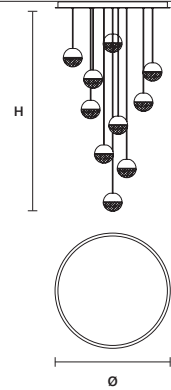

IGLÙ S7 

∅ 60 cm / 23.60"
H MAX 150 cm / 59.10"

STANDARD INTEGRATED LED LIGHTING
52,3 W CRI>90
3000 K - 6700 NOMINAL LM

ON REQUEST
52,3 W CRI>90
2700 K - 6030 NOMINAL LM

DIMMABLE
0-10V

IGLÙ C5 RD 40 

∅ 40cm/ 15.70"
H MAX 150 cm / 59.10"

ON REQUEST
37,8 W CRI>90
2700K - 4575 NOMINAL LM

DIMMABLE
0-10V

IGLÙ C10 RD 80 

∅ 80cm/ 31.50"
H MAX 150 cm / 59.10"

INTEGRATED LED LIGHTING
50 W CRI>90
3000K - 6384 NOMINAL LM

ON REQUEST
54 W CRI>90
2700 K - 6536 NOMINAL LM

DIMMABLE
0-10V

IGLÙ C5 LN 75 

W 75 cm / 29.50"
D 20 cm / 7.90"
H MAX 150 cm / 59.10"

INTEGRATED LED LIGHTING
27 W CRI>90
3000K - 3440 NOMINAL LM

ON REQUEST
27 W CRI>90
2700K - 3268 NOMINAL LM

DIMMABLE
0-10V

LINEAR CANOPY LN 175

	SIZE	FINISHINGS	PRODUCT NAME
	W 175 cm / 68.90"	● V86	IGLÚ C10 LN 175
	D 20 cm / 7.90"		
	H 4 cm / 1.60"		

ROUND CANOPY RD 40

	SIZE	FINISHINGS	PRODUCT NAME
	Ø 40 cm / 15.70"	● V86	IGLÚ C5 RD 40
	H 4 cm / 1.60"		