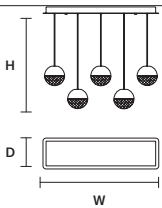

DIMMABLE
0-10V

IGLÙ C5 LN 75 

W 75 cm / 29.50"
D 20 cm / 7.90"
H MAX 150 cm / 59.10"

INTEGRATED LED LIGHTING
27 W CRI>90
3000K - 3440 NOMINAL LM

ON REQUEST
27 W CRI>90
2700K - 3268 NOMINAL LM

DIMMABLE
0-10V