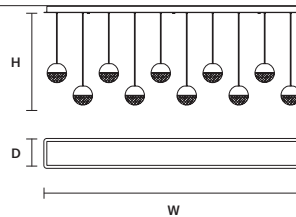

IGLÙ C10 LN 175

W 175 cm / 68.90"
D 20 cm / 7.90"
H MAX 150 cm / 59.10"

INTEGRATED LED LIGHTING
50 W CRI>90
3000K - 6384 NOMINAL LM

ON REQUEST
54 W CRI>90
2700 K - 6536 NOMINAL LM

DIMMABLE
0-10V