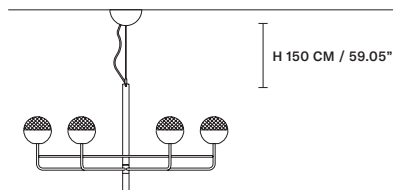

Gold mesh - v94

STANDARD CABLES

IGLÙ S125 

ø	25,5 cm / 10.00"
H	25,5 cm / 10.00"
INTEGRATED LED LIGHTING	
15.5 W CRI>90 3000 K – 2100 NOMINAL LM	
ON REQUEST	
15,5 W CRI>90 2700 K – 2000 NOMINAL LM	
DIMMABLE	
0-10V	

IGLÙ S2 

W	58 cm / 22.80"
D	18 cm / 7.10"
H	18 cm / 7.10"
INTEGRATED LED LIGHTING	
19.8 W CRI>90 3000 K – 2600 NOMINAL LM	
ON REQUEST	
19,8 W CRI>90 2700 K – 2440 NOMINAL LM	
DIMMABLE	
0-10V	

IGLÙ S6+1 

ø	96 cm / 37.80"
H	52 cm / 20.50"
INTEGRATED LED LIGHTING	
26.6 W CRI>90 3000 K – 3626 NOMINAL LM	
ON REQUEST	
26,6 W CRI>90 2700 K – 3444 NOMINAL LM	
DIMMABLE	
0-10V	

IGLÙ S12+1 

ø	96 cm / 37.80"
H	68 cm / 26.80"
INTEGRATED LED LIGHTING	
49.4 W CRI>90 3000 K – 6734 NOMINAL LM	
ON REQUEST	
49,4 W CRI>90 2700 K – 6397 NOMINAL LM	
DIMMABLE	
0-10V	