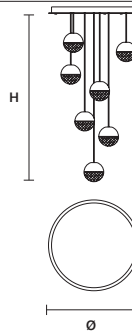

IGLÙ C7 RD 60

∅ 60cm / 23.60"
H MAX 150 cm / 59.10"

INTEGRATED LED LIGHTING
37.8 W CRI>90
3000K - 4816 NOMINAL LM

ON REQUEST
37,8 W CRI>90
2700K - 4575 NOMINAL LM

DIMMABLE
0-10V