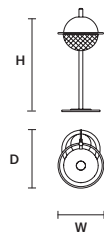

IGLÙ PL 25		CE
∅	25.5 cm / 10.00"	
H	25.5 cm / 10.00"	

INTEGRATED LED LIGHTING	
15.5 W CRI>90 3000 K – 2100 NOMINAL LM	
ON REQUEST	
15,5 W CRI>90 2700 K – 2000 NOMINAL LM	
DIMMABLE	
0-10V	

IGLÙ A1		CE	ETL
W	24 cm / 9.40"		
D	28 cm / 11.00"		
H	18 cm / 7.10"		
INTEGRATED LED LIGHTING			
UP	2.6 W CRI>90 3000 K – 346 NOMINAL LM		
DOWN	8.4 W CRI>90 3000 K – 1150 NOMINAL LM		
ON REQUEST			
UP	2,6 W CRI>90 2700 K – 335 NOMINAL LM		
DOWN	8,4 W CRI>90 2700 K – 977 NOMINAL LM		
DIMMABLE			
TRIAC			

IGLÙ TL1		CE
W	24 cm / 9.40"	
D	28 cm / 11.00"	
H	55 cm / 21.70"	
INTEGRATED LED LIGHTING		
UP	3.7 W CRI>90 3000 K – 462 NOMINAL LM	
DOWN	11.4 W CRI>90 3000 K – 1450 NOMINAL LM	
ON REQUEST		
UP	3,7 W CRI>90 2700 K – 448 NOMINAL LM	
DOWN	11,4 W CRI>90 2700 K – 1232 NOMINAL LM	
DIMMABLE		
OWN BUTTON		