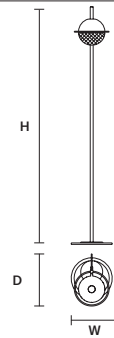

IGLÙ STL1		CE
W	24 cm / 9.40"	
D	28 cm / 11.00"	
H	162 cm / 63.80"	
INTEGRATED LED LIGHTING		
UP	3.7 W CRI>90 3000 K – 462 NOMINAL LM	
DOWN	11.4 W CRI>90 3000 K – 1450 NOMINAL LM	
ON REQUEST		
UP	3,7 W CRI>90 2700 K – 448 NOMINAL LM	
DOWN	11,4 W CRI>90 2700 K – 1232 NOMINAL LM	
DIMMABLE		
OWN BUTTON