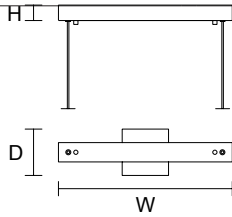

W 175 cm / 68.90"
D 20 cm / 7.90"
H MAX 150 cm / 59.10"

INTEGRATED LED LIGHTING
50 W CRI>90
3000K - 6384 NOMINAL LM

ON REQUEST
54 W CRI>90
2700 K - 6536 NOMINAL LM

DIMMABLE
0-10V

SINGLE CANOPY

SIZE		FINISHINGS	PRODUCT NAME
Ø	14 cm / 5.50"	● V86	IGLÚ S1 25
H	7 cm / 2.80"		

SINGLE CANOPY

SIZE		FINISHINGS	PRODUCT NAME
W	45 cm / 17.70"	● V86	IGLÚ S2
D	12 cm / 4.70"		
H	4 cm / 1.60"		

SINGLE CANOPY

SIZE		FINISHINGS	PRODUCT NAME
Ø	14 cm / 5.50"	● V86	IGLÚ S 6+1
H	7 cm / 2.80"		