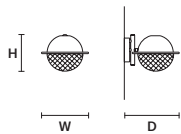

INTEGRATED LED LIGHTING	
5.4 W CRI>90 3000 K – 688 NOMINAL LM	
ON REQUEST	
5,4 W CRI>90 2700 K – 653 NOMINAL LM	
DIMMABLE	
NO	

IGLÙ PL 18		CE
∅	18 cm / 7.10"	
H	18 cm / 7.10"	

INTEGRATED LED LIGHTING	
8.4 W CRI>90 3000 K – 1300 NOMINAL LM	
ON REQUEST	
8,4 W CRI>90 2700 K – 1232 NOMINAL LM	
DIMMABLE	
TRIAC	

IGLÙ PL 25		CE
∅	25.5 cm / 10.00"	
H	25.5 cm / 10.00"	

INTEGRATED LED LIGHTING	
15.5 W CRI>90 3000 K – 2100 NOMINAL LM	
ON REQUEST	
15,5 W CRI>90 2700 K – 2000 NOMINAL LM	
DIMMABLE	
0-10V	

IGLÙ A1		CE	ETL
W	24 cm / 9.40"		
D	28 cm / 11.00"		
H	18 cm / 7.10"		
INTEGRATED LED LIGHTING			
UP	2.6 W CRI>90 3000 K – 346 NOMINAL LM		
DOWN	8.4 W CRI>90 3000 K – 1150 NOMINAL LM		
ON REQUEST			
UP	2,6 W CRI>90 2700 K – 335 NOMINAL LM		
DOWN	8,4 W CRI>90 2700 K – 977 NOMINAL LM		
DIMMABLE			
TRIAC			