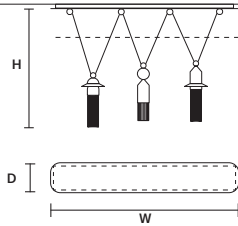

NAPPE C3 LN 125

W	125 cm / 49.20"
D	20 cm / 7.90"
H MAX	155 cm / 61.00"
INTEGRATED LED LIGHTING	
3 × 16,2 W CRI>90 3000 K - 2064 NOMINAL LM	
ON REQUEST	
3 × 16,2 W CRI>90 2700 K - 1960 NOMINAL LM	
DIMMABLE	
0-10V