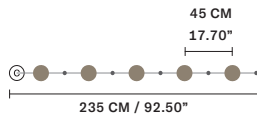

CLOSE TRIANGLE

\*ON REQUEST CANOPY WITH 2 HOLES FOR CABLES

SUGGESTED CONFIGURATION FOR C5

LINEAR

OPEN PENTAGON

CLOSE PENTAGON

\*ON REQUEST CANOPY WITH 2 HOLES FOR CABLES

SUGGESTED CONFIGURATION FOR C10