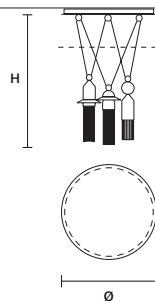

NAPPE C3 RD 60

ø	60 cm / 23.60"
H MAX	155 cm / 61.00"
INTEGRATED LED LIGHTING	
3 × 16,2 W CRI>90 3000 K - 2064 NOMINAL LM	
ON REQUEST	
3 × 16,2 W CRI>90 2700 K - 1960 NOMINAL LM	
DIMMABLE	
0-10V