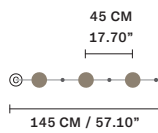

10 x 54 W CRI>90  
3000 K - 6880 NOMINAL LM

ON REQUEST

10 x 54 W CRI>90  
2700 K - 6536 NOMINAL LM

DIMMABLE

0-10V

SUGGESTED CONFIGURATION FOR C3

LINEAR

OPEN TRIANGLE