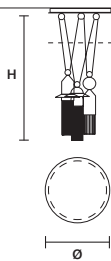

NAPPE C3 RD 40

ø	40 cm / 15.70"
H MAX	155 cm / 61.00"
INTEGRATED LED LIGHTING	
3 × 16,2 W CRI>90 3000 K - 2064 NOMINAL LM	
ON REQUEST	
3 × 16,2 W CRI>90 2700 K - 1960 NOMINAL LM	
DIMMABLE	
0-10V