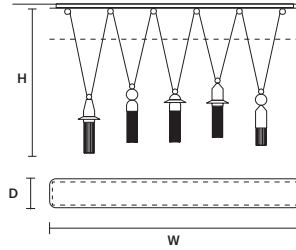

NAPPE C5 LN 175

W	175 cm / 68.90"
D	20 cm / 7.90"
H MAX	155 cm / 61.00"
INTEGRATED LED LIGHTING	
5 × 27 W CRI>90 3000 K - 3440 NOMINAL LM	
ON REQUEST	
5 × 27 W CRI>90 2700 K - 3268 NOMINAL LM	
DIMMABLE	
0-10V