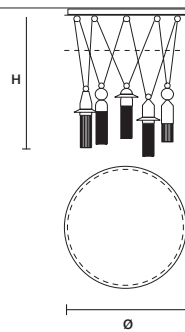

NAPPE C5 RD 80

ø	80 cm / 31.50"
H MAX	155 cm / 61.00"
INTEGRATED LED LIGHTING	
5 × 27 W CRI>90 3000 K - 3440 NOMINAL LM	
ON REQUEST	
5 × 27 W CRI>90 2700 K - 3268 NOMINAL LM	
DIMMABLE	
0-10V