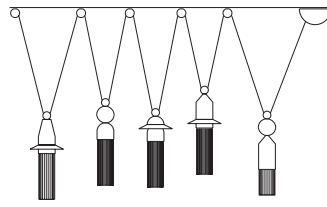

NAPPE C3

NAPPE C5

NAPPE C10

INTEGRATED LED LIGHTING

3 x 16,2 W CRI>90
3000 K - 2064 NOMINAL LM

ON REQUEST

3 x 16,2 W CRI>90
2700 K - 1960 NOMINAL LM

DIMMABLE

0-10V

INTEGRATED LED LIGHTING

5 x 27 W CRI>90
3000 K - 3440 NOMINAL LM

ON REQUEST

5 x 27 W CRI>90
2700 K - 3268 NOMINAL LM

DIMMABLE

0-10V

INTEGRATED LED LIGHTING

10 x 54 W CRI>90
3000 K - 6880 NOMINAL LM

ON REQUEST

10 x 54 W CRI>90
2700 K - 6536 NOMINAL LM

DIMMABLE

0-10V