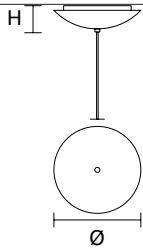

SINGLE CANOPY

SIZE	FRAME FINISHINGS	CANOPY FINISHINGS	PRODUCT NAME
Ø 22,5 cm / 8.90"	V95	F01	NAPPE XL1 - XL2 - XL3
H 6 cm / 2.40"	V90	F01	NAPPE XL1 - XL2 - XL3
	V35 V70 V84	F01	NAPPE XL1 - XL2 - XL3
	V72 V51 V21 V95 V95		NAPPE XL1
	V72 V51 V21 V95 V72		NAPPE XL2
	V72 V51 V21 V95 V51		NAPPE XL3