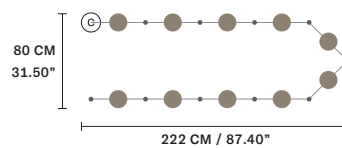

DOUBLE LINEAR