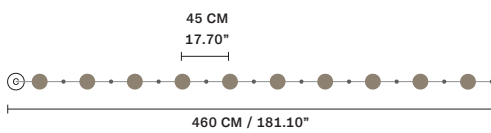

SUGGESTED CONFIGURATION FOR C10

LINEAR