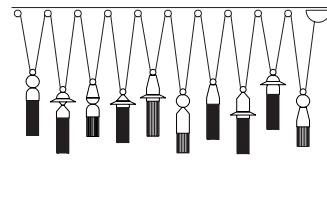

NAPPE C3

NAPPE C5

NAPPE C10

INTEGRATED LED LIGHTING

3 x 16,2 W CRI>90
3000 K - 2064 NOMINAL LM

ON REQUEST

3 x 16,2 W CRI>90
2700 K - 1960 NOMINAL LM

DIMMABLE

0-10V

INTEGRATED LED LIGHTING

5 x 27 W CRI>90
3000 K - 3440 NOMINAL LM

ON REQUEST

5 x 27 W CRI>90
2700 K - 3268 NOMINAL LM

DIMMABLE

0-10V

INTEGRATED LED LIGHTING

10 x 54 W CRI>90
3000 K - 6880 NOMINAL LM

ON REQUEST

10 x 54 W CRI>90
2700 K - 6536 NOMINAL LM

DIMMABLE

0-10V