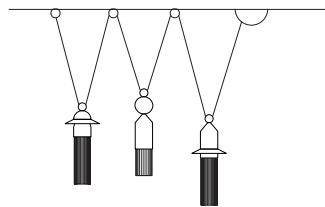

NAPPE C3

NAPPE C5

NAPPE C10

INTEGRATED LED LIGHTING

3 x 16,2 W CRI>90
3000 K - 2064 NOMINAL LM

ON REQUEST

3 x 16,2 W CRI>90
2700 K - 1960 NOMINAL LM

DIMMABLE

0-10V

INTEGRATED LED LIGHTING

5 x 27 W CRI>90
3000 K - 3440 NOMINAL LM

ON REQUEST

5 x 27 W CRI>90
2700 K - 3268 NOMINAL LM

DIMMABLE

0-10V

INTEGRATED LED LIGHTING

10 x 54 W CRI>90
3000 K - 6880 NOMINAL LM

ON REQUEST

10 x 54 W CRI>90
2700 K - 6536 NOMINAL LM

DIMMABLE

0-10V