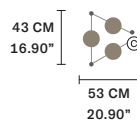

10 x 54 W CRI>90  
3000 K - 6880 NOMINAL LM

ON REQUEST

10 x 54 W CRI>90  
2700 K - 6536 NOMINAL LM

DIMMABLE

0-10V

SUGGESTED CONFIGURATION FOR C3

LINEAR

OPEN TRIANGLE