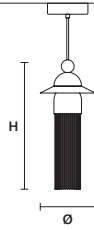

## STANDARD CABLES

WHEN SINGLE SUSPENSION (N-XL):  
1 single cable\*  
(120 cm / 47.24")  
with canopy

WHEN COMPOSITION (C3-C5-C10):  
2 cables\*  
(160 cm / 62.99" each)  
with connection spheres

\*CABLES COLOR:  
For V95 version the cable  
color is white. For V90  
and mixed colors the cable  
color is black

**NAPPE N0** 

∅ 7.5 cm / 3.00"  
H 34 cm / 13.40"

**INTEGRATED LED LIGHTING**  
5.4 W CRI>90  
3000 K - 688 NOMINAL LM

**ON REQUEST**  
5.4 W CRI>90  
2700 K - 653 NOMINAL LM

**DIMMABLE**  
TRIAC

**NAPPE N1** 

∅ 15 cm / 5.90"  
H 36 cm / 14.20"

**INTEGRATED LED LIGHTING**  
5.4 W CRI>90  
3000 K - 688 NOMINAL LM

**ON REQUEST**  
5.4 W CRI>90  
2700 K - 653 NOMINAL LM

**DIMMABLE**  
TRIAC

**NAPPE N2** 

∅ 15 cm / 5.90"  
H 40 cm / 15.70"