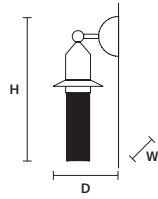

NAPPE APP N2

W 15 cm / 5.90"  
 D 19.7 cm / 7.80"  
 H 43 cm / 16.90"

INTEGRATED LED LIGHTING

5.4 W CRI>90  
 3000 K - 688 NOMINAL LM

ON REQUEST

5,4 W CRI>90  
 2700 K - 653 NOMINAL LM

DIMMABLE

TRIAC