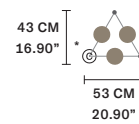

CLOSE TRIANGLE