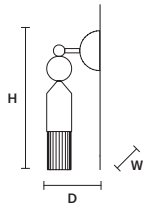

NAPPE APP N4

W 12 cm / 4.70"  
 D 16 cm / 6.30"  
 H 42 cm / 16.50"

INTEGRATED LED LIGHTING

5.4 W CRI>90  
 3000 K - 688 NOMINAL LM

ON REQUEST

5,4 W CRI>90  
 2700 K - 653 NOMINAL LM

DIMMABLE

TRIAC