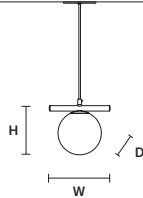

Triplex Murano glass

STANDARD CABLES

POSY S1 12 

W	18 cm / 7.10"
D	12 cm / 4.70"
H	14 cm / 5.50"

STANDARD LIGHTING
1×G9×10 W MAX (NOT INCL.)*

* BULB MAX
Ø 37 mm/1.50" W 70 mm/2.80"

POSY S1 16 

W	22 cm / 8.70"
D	16 cm / 6.30"
H	18 cm / 7.10"

STANDARD LIGHTING
1×E12×10 W MAX (NOT INCL.)*

* BULB MAX
Ø 37 mm/1.50" W 110 mm/4.30"

POSY S1 20 

W	26 cm / 10.20"
D	20 cm / 7.90"
H	22 cm / 8.70"

STANDARD LIGHTING
1×E12×10 W MAX (NOT INCL.)*

* BULB MAX
Ø 37 mm/1.50" W 150 mm/5.90"

POSY S1 25 

W	31 cm / 12.20"
D	25 cm / 9.80"
H	29 cm / 11.40"

STANDARD LIGHTING
1×E26×20 W MAX (NOT INCL.)*

* BULB MAX
Ø 62 mm/2.40" W 185 mm/7.30"

POSY BIL3 

W	100 cm / 39.40"
D	33 cm / 13.00"
H	34 cm / 13.40"

* BULB MAX
Ø 37 mm/1.50" W 70 mm/2.80"
** BULB MAX
Ø 37 mm/1.50" W 110 mm/4.30"

POSY A1 P 

W	22 cm / 8.70"
D	22 cm / 8.70"
H	16 cm / 6.30"

STANDARD LIGHTING
1×E12×10 W MAX (NOT INCL.)*

* BULB MAX
Ø 37 mm / 1.50" W 110 mm / 4.30"