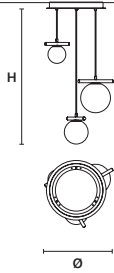

POSY A1 G 

W	26 cm / 10.20"
D	26 cm / 10.20"
H	20 cm / 7.90"

STANDARD LIGHTING
1×E12×10 W MAX (NOT INCL.)*

* BULB MAX
Ø 37 mm / 1.50" W 110 mm / 4.30"

POSY TL 

W	26 cm / 10.20"
D	20 cm / 7.90"
H	20 cm / 7.90"

STANDARD LIGHTING
1×E12×10 W MAX (NOT INCL.)*

* BULB MAX
Ø 37 mm / 1.50" W 110 mm / 4.30"

POSY STL 

W	39 cm / 15.40"
D	32 cm / 12.60"
H	152 cm / 59.80"

STANDARD LIGHTING
1×G9×10 W MAX (NOT INCL.)*
2×E12×10 W MAX (NOT INCL.)**

* BULB MAX
Ø 37 mm / 1.50" W 70 mm / 2.80"
** BULB MAX
Ø 37 mm / 1.50" W 110 mm / 4.30"

* ETL ONLY FOR US MARKET.

POSY S3 

∅ 40 cm / 15.70"
H MAX 160 cm / 63.00"

STANDARD LIGHTING
1×G9×10 W MAX (NOT INCL.)*
2×E12×10 W MAX (NOT INCL.)**
* BULB MAX
∅ 37 mm/1.50" W 70 mm/2.80"
** BULB MAX
∅ 37 mm /1.50" W 110 mm/4.30"

POSY S5 

∅ 60 cm / 23.60"
H MAX 160 cm / 63.00"

STANDARD LIGHTING
2×G9×10 W MAX (NOT INCL.)*
3×E12×10 W MAX (NOT INCL.)**
* BULB MAX
∅ 37 mm/1.50" W 70 mm/2.80"
** BULB MAX
∅ 37 mm /1.50" W 110 mm/4.30"