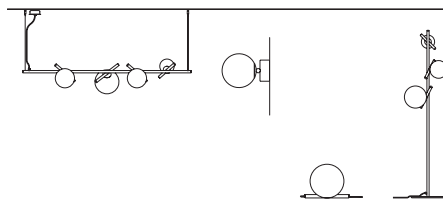

Posy

SUSPENSION
APPLIQUE
TABLE LAMP
FLOOR LAMP