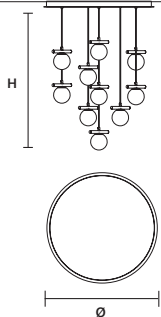

* BULB MAX
Ø 37 mm / 1.50" W 70 mm / 2.80"
** BULB MAX
Ø 37 mm / 1.50" W 110 mm / 4.30"

* ETL ONLY FOR US MARKET.

POSY S3 

∅ 40 cm / 15.70"
H MAX 160 cm / 63.00"

STANDARD LIGHTING
1×G9×10 W MAX (NOT INCL.)*
2×E12×10 W MAX (NOT INCL.)**
* BULB MAX
∅ 37 mm/1.50" W 70 mm/2.80"
** BULB MAX
∅ 37 mm /1.50" W 110 mm/4.30"

POSY S5 

∅ 60 cm / 23.60"
H MAX 160 cm / 63.00"

STANDARD LIGHTING
2×G9×10 W MAX (NOT INCL.)*
3×E12×10 W MAX (NOT INCL.)**
* BULB MAX
∅ 37 mm/1.50" W 70 mm/2.80"
** BULB MAX
∅ 37 mm /1.50" W 110 mm/4.30"

POSY C5 RD 40 

∅ 40 cm / 15.70"
H MAX 160 cm / 63.00"

STANDARD LIGHTING
5×G9×10 W MAX (NOT INCL.)*
* BULB MAX
∅ 37 mm/1.50" W 70 mm/2.80"

POSY C7 RD 60 

∅ 60 cm / 23.60"
H MAX 160 cm / 63.00"

STANDARD LIGHTING
7×G9×10 W MAX (NOT INCL.)*
* BULB MAX
∅ 37 mm/1.50" W 70 mm/2.80"

POSY C10 RD 80 

∅ 80 cm / 31.50"
H MAX 160 cm / 63.00"

STANDARD LIGHTING
10×G9×10 W MAX (NOT INCL.)*
* BULB MAX
∅ 37 mm/1.50" W 70 mm/2.80"

POSY C5 LN 75 

w 75 cm / 29.50"
d 20 cm / 7.90"
H MAX 160 cm / 63.00"