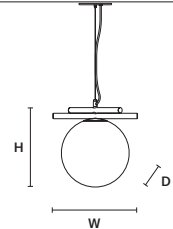

Triplex Murano glass

STANDARD CABLES

POSY S1 12 

W	18 cm / 7.10"
D	12 cm / 4.70"
H	14 cm / 5.50"

STANDARD LIGHTING
1×G9×10 W MAX (NOT INCL.)*

* BULB MAX
Ø 37 mm/1.50" W 70 mm/2.80"

POSY S1 16 

W	22 cm / 8.70"
D	16 cm / 6.30"
H	18 cm / 7.10"

STANDARD LIGHTING
1×E12×10 W MAX (NOT INCL.)*

* BULB MAX
Ø 37 mm/1.50" W 110 mm/4.30"

POSY S1 20 

W	26 cm / 10.20"
D	20 cm / 7.90"
H	22 cm / 8.70"

STANDARD LIGHTING
1×E12×10 W MAX (NOT INCL.)*

* BULB MAX
Ø 37 mm/1.50" W 150 mm/5.90"

POSY S1 25 

W	31 cm / 12.20"
D	25 cm / 9.80"
H	29 cm / 11.40"

STANDARD LIGHTING
1×E26×20 W MAX (NOT INCL.)*

* BULB MAX
Ø 62 mm/2.40" W 185 mm/7.30"

POSY BIL3 

W	100 cm / 39.40"
D	33 cm / 13.00"
H	34 cm / 13.40"

STANDARD LIGHTING
1×G9×10 W MAX (NOT INCL.)*
2×E12×10 W MAX (NOT INCL.)**

* BULB MAX
Ø 37 mm/1.50" W 70 mm/2.80"
** BULB MAX
Ø 37 mm/1.50" W 110 mm/4.30"

POSY BIL4 

W	140 cm / 55.10"
D	38 cm / 15.00"
H	29 cm / 11.40"