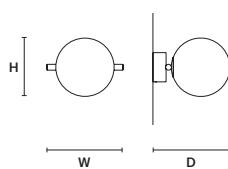

STANDARD LIGHTING
2×G9×10 W MAX (NOT INCL.)*
4×E12×10 W MAX (NOT INCL.)**

* BULB MAX
Ø 37 mm/1.50" W 70 mm/2.80"
** BULB MAX
Ø 37 mm/1.50" W 110 mm/4.30"

POSY VERT 2 

W	42 cm / 16.50"
D	20 cm / 7.90"
H	102 cm / 40.20"

STANDARD LIGHTING
2×E12×10 W MAX (NOT INCL.)*

* BULB MAX
Ø 37 mm/1.50" W 70 mm/2.80"

POSY VERT 3 

W	39 cm / 15.40"
D	32 cm / 12.60"
H	142 cm / 55.90"

STANDARD LIGHTING
1×G9×10 W MAX (NOT INCL.)*
2×E12×10 W MAX (NOT INCL.)**

* BULB MAX
Ø 37 mm/1.50" W 70 mm/2.80"
** BULB MAX
Ø 37 mm/1.50" W 110 mm/4.30"

POSY A1 P 

W	22 cm / 8.70"
D	22 cm / 8.70"
H	16 cm / 6.30"

STANDARD LIGHTING
1×E12×10 W MAX (NOT INCL.)*

* BULB MAX
Ø 37 mm / 1.50" W 110 mm / 4.30"

POSY A1 G 

W	26 cm / 10.20"
D	26 cm / 10.20"
H	20 cm / 7.90"

STANDARD LIGHTING
1×E12×10 W MAX (NOT INCL.)*

* BULB MAX
Ø 37 mm / 1.50" W 110 mm / 4.30"

POSY TL 

W	26 cm / 10.20"
D	20 cm / 7.90"
H	20 cm / 7.90"