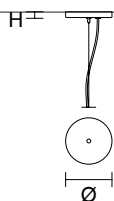

POSY C10 RD 80 

∅ 80 cm / 31.50"
H MAX 160 cm / 63.00"

STANDARD LIGHTING
10×G9×10 W MAX (NOT INCL.)*
* BULB MAX
∅ 37 mm/1.50" W 70 mm/2.80"

POSY C5 LN 75 

w 75 cm / 29.50"
d 20 cm / 7.90"
H MAX 160 cm / 63.00"

STANDARD LIGHTING
5×G9×10 W MAX (NOT INCL.)*
* BULB MAX
∅ 37 mm/1.50" W 70 mm/2.80"

POSY C7 LN 125 

w 125 cm / 49.21"
d 20 cm / 7.90"
H MAX 160 cm / 63.00"

STANDARD LIGHTING
7×G9×10 W MAX (NOT INCL.)*
* BULB MAX
∅ 37 mm/1.50" W 70 mm/2.80"

POSY C10 LN 175 

w 175 cm / 68.90"
d 20 cm / 7.90"
H MAX 160 cm / 63.00"

STANDARD LIGHTING
10×G9×10 W MAX (NOT INCL.)*
* BULB MAX
∅ 37 mm/1.50" W 70 mm/2.80"

SINGLE CANOPY

SIZE		FINISHINGS	PRODUCT NAME
Ø	12 cm / 4.70"	● V91	POSY S1 12
H	0,8 cm / 0.30"		POSY S1 16
			POSY S1 20
			POSY BIL3
			POSY BIL4
			POSY BIL6

SINGLE CANOPY

SIZE		FINISHINGS	PRODUCT NAME
Ø	12 cm / 4.70"	● V91	POSY S1 25
H	0,8 cm / 0.30"		

LINEAR CANOPY LN 75

	SIZE	FINISHINGS	PRODUCT NAME	
	W	75 cm / 29.50"	● V91	POSY C5 LN 75
	D	20 cm / 7.90"		
	H	4 cm / 1.60"		