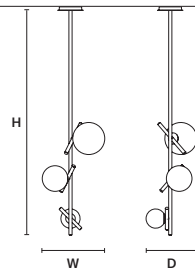

STANDARD LIGHTING
2×G9×10 W MAX (NOT INCL.)*
4×E12×10 W MAX (NOT INCL.)**

* BULB MAX
Ø 37 mm/1.50" W 70 mm/2.80"
** BULB MAX
Ø 37 mm/1.50" W 110 mm/4.30"

POSY VERT 2 

W	42 cm / 16.50"
D	20 cm / 7.90"
H	102 cm / 40.20"

STANDARD LIGHTING
2×E12×10 W MAX (NOT INCL.)*

* BULB MAX
Ø 37 mm/1.50" W 70 mm/2.80"

POSY VERT 3 

W	39 cm / 15.40"
D	32 cm / 12.60"
H	142 cm / 55.90"

STANDARD LIGHTING
1×G9×10 W MAX (NOT INCL.)*
2×E12×10 W MAX (NOT INCL.)**

* BULB MAX
Ø 37 mm/1.50" W 70 mm/2.80"
** BULB MAX
Ø 37 mm/1.50" W 110 mm/4.30"

POSY A1 P 

W	22 cm / 8.70"
D	22 cm / 8.70"
H	16 cm / 6.30"

STANDARD LIGHTING
1×E12×10 W MAX (NOT INCL.)*

* BULB MAX
Ø 37 mm / 1.50" W 110 mm / 4.30"

POSY A1 G 

W	26 cm / 10.20"
D	26 cm / 10.20"
H	20 cm / 7.90"

STANDARD LIGHTING
1×E12×10 W MAX (NOT INCL.)*

* BULB MAX
Ø 37 mm / 1.50" W 110 mm / 4.30"

POSY TL 

W	26 cm / 10.20"
D	20 cm / 7.90"
H	20 cm / 7.90"