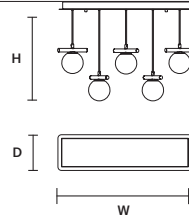

POSY C5 LN 75

w 75 cm / 29.50"
d 20 cm / 7.90"
H MAX 160 cm / 63.00"

STANDARD LIGHTING
5×G9×10 W MAX (NOT INCL.)*
* BULB MAX
∅ 37 mm/1.50" W 70 mm/2.80"