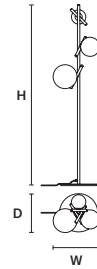

* BULB MAX
Ø 37 mm/1.50" W 70 mm/2.80"
** BULB MAX
Ø 37 mm/1.50" W 110 mm/4.30"

POSY A1 P 

W	22 cm / 8.70"
D	22 cm / 8.70"
H	16 cm / 6.30"

STANDARD LIGHTING
1×E12×10 W MAX (NOT INCL.)*

* BULB MAX
Ø 37 mm / 1.50" W 110 mm / 4.30"

POSY A1 G 

W	26 cm / 10.20"
D	26 cm / 10.20"
H	20 cm / 7.90"

STANDARD LIGHTING
1×E12×10 W MAX (NOT INCL.)*

* BULB MAX
Ø 37 mm / 1.50" W 110 mm / 4.30"

POSY TL 

W	26 cm / 10.20"
D	20 cm / 7.90"
H	20 cm / 7.90"

STANDARD LIGHTING
1×E12×10 W MAX (NOT INCL.)*

* BULB MAX
Ø 37 mm / 1.50" W 110 mm / 4.30"

POSY STL 

W	39 cm / 15.40"
D	32 cm / 12.60"
H	152 cm / 59.80"

STANDARD LIGHTING
1×G9×10 W MAX (NOT INCL.)*
2×E12×10 W MAX (NOT INCL.)**

* BULB MAX
Ø 37 mm / 1.50" W 70 mm / 2.80"
** BULB MAX
Ø 37 mm / 1.50" W 110 mm / 4.30"

* ETL ONLY FOR US MARKET.

POSY S3 

∅ 40 cm / 15.70"
H MAX 160 cm / 63.00"

STANDARD LIGHTING
1×G9×10 W MAX (NOT INCL.)*
2×E12×10 W MAX (NOT INCL.)**
* BULB MAX
∅ 37 mm/1.50" W 70 mm/2.80"
** BULB MAX
∅ 37 mm /1.50" W 110 mm/4.30"