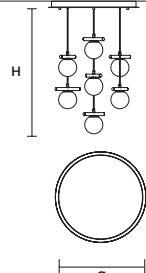

* BULB MAX
Ø 37 mm / 1.50" W 70 mm / 2.80"
** BULB MAX
Ø 37 mm / 1.50" W 110 mm / 4.30"

* ETL ONLY FOR US MARKET.

POSY S3 

∅ 40 cm / 15.70"
H MAX 160 cm / 63.00"

STANDARD LIGHTING
1×G9×10 W MAX (NOT INCL.)*
2×E12×10 W MAX (NOT INCL.)**
* BULB MAX
∅ 37 mm/1.50" W 70 mm/2.80"
** BULB MAX
∅ 37 mm /1.50" W 110 mm/4.30"

POSY S5 

∅ 60 cm / 23.60"
H MAX 160 cm / 63.00"

STANDARD LIGHTING
2×G9×10 W MAX (NOT INCL.)*
3×E12×10 W MAX (NOT INCL.)**
* BULB MAX
∅ 37 mm/1.50" W 70 mm/2.80"
** BULB MAX
∅ 37 mm /1.50" W 110 mm/4.30"

POSY C5 RD 40 

∅ 40 cm / 15.70"
H MAX 160 cm / 63.00"

STANDARD LIGHTING
5×G9×10 W MAX (NOT INCL.)*
* BULB MAX
∅ 37 mm/1.50" W 70 mm/2.80"

POSY C7 RD 60 

∅ 60 cm / 23.60"
H MAX 160 cm / 63.00"

STANDARD LIGHTING
7×G9×10 W MAX (NOT INCL.)*
* BULB MAX
∅ 37 mm/1.50" W 70 mm/2.80"

POSY C10 RD 80 

∅ 80 cm / 31.50"
H MAX 160 cm / 63.00"

STANDARD LIGHTING
10×G9×10 W MAX (NOT INCL.)*
* BULB MAX
∅ 37 mm/1.50" W 70 mm/2.80"

POSY C5 LN 75 

w 75 cm / 29.50"
d 20 cm / 7.90"
H MAX 160 cm / 63.00"