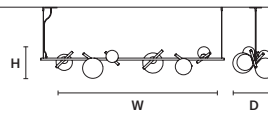

POSY S1 25 

W	31 cm / 12.20"
D	25 cm / 9.80"
H	29 cm / 11.40"

STANDARD LIGHTING
1×E26×20 W MAX (NOT INCL.)*

* BULB MAX
Ø 62 mm/2.40" W 185 mm/7.30"

POSY BIL3 

W	100 cm / 39.40"
D	33 cm / 13.00"
H	34 cm / 13.40"

STANDARD LIGHTING
1×G9×10 W MAX (NOT INCL.)*
2×E12×10 W MAX (NOT INCL.)**

* BULB MAX
Ø 37 mm/1.50" W 70 mm/2.80"
** BULB MAX
Ø 37 mm/1.50" W 110 mm/4.30"

POSY BIL4 

W	140 cm / 55.10"
D	38 cm / 15.00"
H	29 cm / 11.40"

STANDARD LIGHTING
1×G9×10 W MAX (NOT INCL.)*
3×E12×10 W MAX (NOT INCL.)**

* BULB MAX
Ø 37 mm/1.50" W 70 mm/2.80"
** BULB MAX
Ø 37 mm/1.50" W 110 mm/4.30"

POSY BIL6 

W	180 cm / 70.90"
D	42 cm / 16.50"
H	31 cm / 12.20"

STANDARD LIGHTING
2×G9×10 W MAX (NOT INCL.)*
4×E12×10 W MAX (NOT INCL.)**

* BULB MAX
Ø 37 mm/1.50" W 70 mm/2.80"
** BULB MAX
Ø 37 mm/1.50" W 110 mm/4.30"

POSY VERT 2 

W	42 cm / 16.50"
D	20 cm / 7.90"
H	102 cm / 40.20"