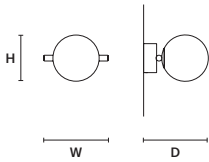

STANDARD LIGHTING
2×E12×10 W MAX (NOT INCL.)*

* BULB MAX
Ø 37 mm/1.50" W 70 mm/2.80"

POSY VERT 3 

W	39 cm / 15.40"
D	32 cm / 12.60"
H	142 cm / 55.90"

STANDARD LIGHTING
1×G9×10 W MAX (NOT INCL.)*
2×E12×10 W MAX (NOT INCL.)**

* BULB MAX
Ø 37 mm/1.50" W 70 mm/2.80"
** BULB MAX
Ø 37 mm/1.50" W 110 mm/4.30"

POSY A1 P 

W	22 cm / 8.70"
D	22 cm / 8.70"
H	16 cm / 6.30"

STANDARD LIGHTING
1×E12×10 W MAX (NOT INCL.)*

* BULB MAX
Ø 37 mm / 1.50" W 110 mm / 4.30"

POSY A1 G 

W	26 cm / 10.20"
D	26 cm / 10.20"
H	20 cm / 7.90"

STANDARD LIGHTING
1×E12×10 W MAX (NOT INCL.)*

* BULB MAX
Ø 37 mm / 1.50" W 110 mm / 4.30"

POSY TL 

W	26 cm / 10.20"
D	20 cm / 7.90"
H	20 cm / 7.90"