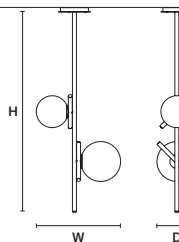

STANDARD LIGHTING
1×G9×10 W MAX (NOT INCL.)*
3×E12×10 W MAX (NOT INCL.)**

* BULB MAX
Ø 37 mm/1.50" W 70 mm/2.80"
** BULB MAX
Ø 37 mm/1.50" W 110 mm/4.30"

POSY BIL6 

W	180 cm / 70.90"
D	42 cm / 16.50"
H	31 cm / 12.20"

STANDARD LIGHTING
2×G9×10 W MAX (NOT INCL.)*
4×E12×10 W MAX (NOT INCL.)**

* BULB MAX
Ø 37 mm/1.50" W 70 mm/2.80"
** BULB MAX
Ø 37 mm/1.50" W 110 mm/4.30"

POSY VERT 2 

W	42 cm / 16.50"
D	20 cm / 7.90"
H	102 cm / 40.20"

STANDARD LIGHTING
2×E12×10 W MAX (NOT INCL.)*

* BULB MAX
Ø 37 mm/1.50" W 70 mm/2.80"

POSY VERT 3 

W	39 cm / 15.40"
D	32 cm / 12.60"
H	142 cm / 55.90"

STANDARD LIGHTING
1×G9×10 W MAX (NOT INCL.)*
2×E12×10 W MAX (NOT INCL.)**

* BULB MAX
Ø 37 mm/1.50" W 70 mm/2.80"
** BULB MAX
Ø 37 mm/1.50" W 110 mm/4.30"

POSY A1 P 

W	22 cm / 8.70"
D	22 cm / 8.70"
H	16 cm / 6.30"

STANDARD LIGHTING
1×E12×10 W MAX (NOT INCL.)*

* BULB MAX
Ø 37 mm / 1.50" W 110 mm / 4.30"