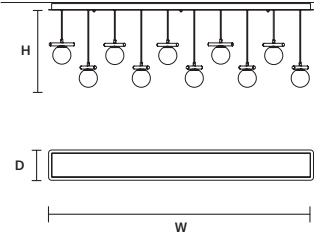

POSY S5 

∅ 60 cm / 23.60"
H MAX 160 cm / 63.00"

STANDARD LIGHTING
2×G9×10 W MAX (NOT INCL.)*
3×E12×10 W MAX (NOT INCL.)**
* BULB MAX
∅ 37 mm/1.50" W 70 mm/2.80"
** BULB MAX
∅ 37 mm /1.50" W 110 mm/4.30"

POSY C10 RD 80 

∅ 80 cm / 31.50"
H MAX 160 cm / 63.00"

STANDARD LIGHTING
10×G9×10 W MAX (NOT INCL.)*
* BULB MAX
∅ 37 mm/1.50" W 70 mm/2.80"

POSY C5 LN 75 

w 75 cm / 29.50"
d 20 cm / 7.90"
H MAX 160 cm / 63.00"

STANDARD LIGHTING
5×G9×10 W MAX (NOT INCL.)*
* BULB MAX
∅ 37 mm/1.50" W 70 mm/2.80"

POSY C7 LN 125 

w 125 cm / 49.21"
d 20 cm / 7.90"
H MAX 160 cm / 63.00"

STANDARD LIGHTING
7×G9×10 W MAX (NOT INCL.)*
* BULB MAX
∅ 37 mm/1.50" W 70 mm/2.80"

POSY C10 LN 175 

w 175 cm / 68.90"
d 20 cm / 7.90"
H MAX 160 cm / 63.00"

STANDARD LIGHTING
10×G9×10 W MAX (NOT INCL.)*
* BULB MAX
∅ 37 mm/1.50" W 70 mm/2.80"

SINGLE CANOPY

SIZE		FINISHINGS	PRODUCT NAME
Ø	12 cm / 4.70"	● V91	POSY S1 12
H	0,8 cm / 0.30"		POSY S1 16
			POSY S1 20
			POSY BIL3
			POSY BIL4
			POSY BIL6