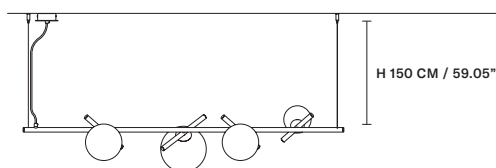

Triplex Murano glass

STANDARD CABLES

POSY S1 12 

W	18 cm / 7.10"
D	12 cm / 4.70"
H	14 cm / 5.50"

STANDARD LIGHTING
1×G9×10 W MAX (NOT INCL.)*

* BULB MAX
Ø 37 mm/1.50" W 70 mm/2.80"

POSY S1 16 

W	22 cm / 8.70"
D	16 cm / 6.30"
H	18 cm / 7.10"

STANDARD LIGHTING
1×E12×10 W MAX (NOT INCL.)*

* BULB MAX
Ø 37 mm/1.50" W 110 mm/4.30"

POSY S1 20 

W	26 cm / 10.20"
D	20 cm / 7.90"
H	22 cm / 8.70"

STANDARD LIGHTING
1×E12×10 W MAX (NOT INCL.)*

* BULB MAX
Ø 37 mm/1.50" W 150 mm/5.90"

POSY S1 25 

W	31 cm / 12.20"
D	25 cm / 9.80"
H	29 cm / 11.40"

STANDARD LIGHTING
1×E26×20 W MAX (NOT INCL.)*

* BULB MAX
Ø 62 mm/2.40" W 185 mm/7.30"

POSY BIL3 

W	100 cm / 39.40"
D	33 cm / 13.00"
H	34 cm / 13.40"

STANDARD LIGHTING
1×G9×10 W MAX (NOT INCL.)*
2×E12×10 W MAX (NOT INCL.)**

* BULB MAX
Ø 37 mm/1.50" W 70 mm/2.80"
** BULB MAX
Ø 37 mm/1.50" W 110 mm/4.30"

POSY BIL4 

W	140 cm / 55.10"
D	38 cm / 15.00"
H	29 cm / 11.40"