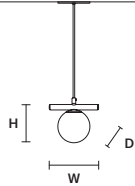

Triplex Murano glass

STANDARD CABLES

POSY S1 12 

W	18 cm / 7.10"
D	12 cm / 4.70"
H	14 cm / 5.50"

STANDARD LIGHTING
1×G9×10 W MAX (NOT INCL.)*

* BULB MAX
Ø 37 mm/1.50" W 70 mm/2.80"

POSY S1 16 

W	22 cm / 8.70"
D	16 cm / 6.30"
H	18 cm / 7.10"

STANDARD LIGHTING
1×E12×10 W MAX (NOT INCL.)*

* BULB MAX
Ø 37 mm/1.50" W 110 mm/4.30"

POSY S1 20 

W	26 cm / 10.20"
D	20 cm / 7.90"
H	22 cm / 8.70"

STANDARD LIGHTING
1×E12×10 W MAX (NOT INCL.)*

* BULB MAX
Ø 37 mm/1.50" W 150 mm/5.90"

POSY S1 25 

W	31 cm / 12.20"
D	25 cm / 9.80"
H	29 cm / 11.40"

STANDARD LIGHTING
1×E26×20 W MAX (NOT INCL.)*

* BULB MAX
Ø 62 mm/2.40" W 185 mm/7.30"

POSY BIL3 

W	100 cm / 39.40"
D	33 cm / 13.00"
H	34 cm / 13.40"

* BULB MAX
Ø 37 mm/1.50" W 70 mm/2.80"
** BULB MAX
Ø 37 mm/1.50" W 110 mm/4.30"

POSY A1 P 

W	22 cm / 8.70"
D	22 cm / 8.70"
H	16 cm / 6.30"

STANDARD LIGHTING
1×E12×10 W MAX (NOT INCL.)*

* BULB MAX
Ø 37 mm / 1.50" W 110 mm / 4.30"