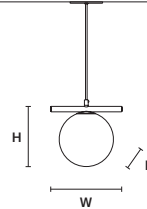

Triplex Murano glass

STANDARD CABLES

POSY S1 12 

W	18 cm / 7.10"
D	12 cm / 4.70"
H	14 cm / 5.50"

STANDARD LIGHTING
1×G9×10 W MAX (NOT INCL.)*

* BULB MAX
Ø 37 mm/1.50" W 70 mm/2.80"

POSY S1 16 

W	22 cm / 8.70"
D	16 cm / 6.30"
H	18 cm / 7.10"

STANDARD LIGHTING
1×E12×10 W MAX (NOT INCL.)*

* BULB MAX
Ø 37 mm/1.50" W 110 mm/4.30"

POSY S1 20 

W	26 cm / 10.20"
D	20 cm / 7.90"
H	22 cm / 8.70"

STANDARD LIGHTING
1×E12×10 W MAX (NOT INCL.)*

* BULB MAX
Ø 37 mm/1.50" W 150 mm/5.90"

POSY S1 25 

W	31 cm / 12.20"
D	25 cm / 9.80"
H	29 cm / 11.40"

STANDARD LIGHTING
1×E26×20 W MAX (NOT INCL.)*

* BULB MAX
Ø 62 mm/2.40" W 185 mm/7.30"

POSY BIL3 

W	100 cm / 39.40"
D	33 cm / 13.00"
H	34 cm / 13.40"

STANDARD LIGHTING
1×G9×10 W MAX (NOT INCL.)*
2×E12×10 W MAX (NOT INCL.)**

* BULB MAX
Ø 37 mm/1.50" W 70 mm/2.80"
** BULB MAX
Ø 37 mm/1.50" W 110 mm/4.30"

POSY BIL4 

W	140 cm / 55.10"
D	38 cm / 15.00"
H	29 cm / 11.40"