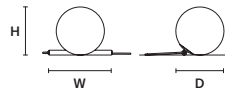

* BULB MAX
Ø 37 mm/1.50" W 70 mm/2.80"
** BULB MAX
Ø 37 mm/1.50" W 110 mm/4.30"

POSY A1 P 

W	22 cm / 8.70"
D	22 cm / 8.70"
H	16 cm / 6.30"

STANDARD LIGHTING
1×E12×10 W MAX (NOT INCL.)*

* BULB MAX
Ø 37 mm / 1.50" W 110 mm / 4.30"

POSY A1 G 

W	26 cm / 10.20"
D	26 cm / 10.20"
H	20 cm / 7.90"

STANDARD LIGHTING
1×E12×10 W MAX (NOT INCL.)*

* BULB MAX
Ø 37 mm / 1.50" W 110 mm / 4.30"

POSY TL 

W	26 cm / 10.20"
D	20 cm / 7.90"
H	20 cm / 7.90"

STANDARD LIGHTING
1×E12×10 W MAX (NOT INCL.)*

* BULB MAX
Ø 37 mm / 1.50" W 110 mm / 4.30"

POSY STL 

W	39 cm / 15.40"
D	32 cm / 12.60"
H	152 cm / 59.80"

STANDARD LIGHTING
1×G9×10 W MAX (NOT INCL.)*
2×E12×10 W MAX (NOT INCL.)**

* BULB MAX
Ø 37 mm / 1.50" W 70 mm / 2.80"
** BULB MAX
Ø 37 mm / 1.50" W 110 mm / 4.30"

* ETL ONLY FOR US MARKET.

POSY S3 

∅ 40 cm / 15.70"
H MAX 160 cm / 63.00"

STANDARD LIGHTING
1×G9×10 W MAX (NOT INCL.)*
2×E12×10 W MAX (NOT INCL.)**
* BULB MAX
∅ 37 mm/1.50" W 70 mm/2.80"
** BULB MAX
∅ 37 mm /1.50" W 110 mm/4.30"