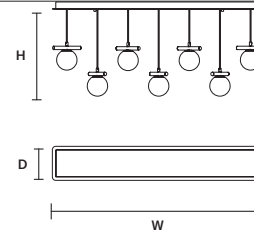

POSY S5 

∅ 60 cm / 23.60"
H MAX 160 cm / 63.00"

STANDARD LIGHTING
2×G9×10 W MAX (NOT INCL.)*
3×E12×10 W MAX (NOT INCL.)**
* BULB MAX
∅ 37 mm/1.50" W 70 mm/2.80"
** BULB MAX
∅ 37 mm /1.50" W 110 mm/4.30"

POSY C5 RD 40 

∅ 40 cm / 15.70"
H MAX 160 cm / 63.00"

STANDARD LIGHTING
5×G9×10 W MAX (NOT INCL.)*
* BULB MAX
∅ 37 mm/1.50" W 70 mm/2.80"

POSY C7 RD 60 

∅ 60 cm / 23.60"
H MAX 160 cm / 63.00"

STANDARD LIGHTING
7×G9×10 W MAX (NOT INCL.)*
* BULB MAX
∅ 37 mm/1.50" W 70 mm/2.80"

POSY C10 RD 80 

∅ 80 cm / 31.50"
H MAX 160 cm / 63.00"

STANDARD LIGHTING
10×G9×10 W MAX (NOT INCL.)*
* BULB MAX
∅ 37 mm/1.50" W 70 mm/2.80"

POSY C5 LN 75 

w 75 cm / 29.50"
d 20 cm / 7.90"
H MAX 160 cm / 63.00"

POSY C10 LN 175 

w 175 cm / 68.90"
d 20 cm / 7.90"
H MAX 160 cm / 63.00"

STANDARD LIGHTING
10×G9×10 W MAX (NOT INCL.)*
* BULB MAX
∅ 37 mm/1.50" W 70 mm/2.80"

SINGLE CANOPY

SIZE		FINISHINGS	PRODUCT NAME
Ø	12 cm / 4.70"	● V91	POSY S1 12
H	0,8 cm / 0.30"		POSY S1 16
			POSY S1 20
			POSY BIL3
			POSY BIL4
			POSY BIL6