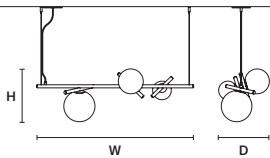

STANDARD LIGHTING
1×E12×10 W MAX (NOT INCL.)*

* BULB MAX
Ø 37 mm/1.50" W 110 mm/4.30"

POSY S1 20 

W	26 cm / 10.20"
D	20 cm / 7.90"
H	22 cm / 8.70"

STANDARD LIGHTING
1×E12×10 W MAX (NOT INCL.)*

* BULB MAX
Ø 37 mm/1.50" W 150 mm/5.90"

POSY S1 25 

W	31 cm / 12.20"
D	25 cm / 9.80"
H	29 cm / 11.40"

STANDARD LIGHTING
1×E26×20 W MAX (NOT INCL.)*

* BULB MAX
Ø 62 mm/2.40" W 185 mm/7.30"

POSY BIL3 

W	100 cm / 39.40"
D	33 cm / 13.00"
H	34 cm / 13.40"

STANDARD LIGHTING
1×G9×10 W MAX (NOT INCL.)*
2×E12×10 W MAX (NOT INCL.)**

* BULB MAX
Ø 37 mm/1.50" W 70 mm/2.80"
** BULB MAX
Ø 37 mm/1.50" W 110 mm/4.30"

POSY BIL4 

W	140 cm / 55.10"
D	38 cm / 15.00"
H	29 cm / 11.40"

STANDARD LIGHTING
1×G9×10 W MAX (NOT INCL.)*
3×E12×10 W MAX (NOT INCL.)**

* BULB MAX
Ø 37 mm/1.50" W 70 mm/2.80"
** BULB MAX
Ø 37 mm/1.50" W 110 mm/4.30"

POSY BIL6 

W	180 cm / 70.90"
D	42 cm / 16.50"
H	31 cm / 12.20"