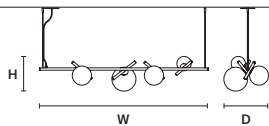

STANDARD LIGHTING
1×E12×10 W MAX (NOT INCL.)*

* BULB MAX
Ø 37 mm/1.50" W 110 mm/4.30"

POSY S1 20 

W	26 cm / 10.20"
D	20 cm / 7.90"
H	22 cm / 8.70"

STANDARD LIGHTING
1×E12×10 W MAX (NOT INCL.)*

* BULB MAX
Ø 37 mm/1.50" W 150 mm/5.90"

POSY S1 25 

W	31 cm / 12.20"
D	25 cm / 9.80"
H	29 cm / 11.40"

STANDARD LIGHTING
1×E26×20 W MAX (NOT INCL.)*

* BULB MAX
Ø 62 mm/2.40" W 185 mm/7.30"

POSY BIL3 

W	100 cm / 39.40"
D	33 cm / 13.00"
H	34 cm / 13.40"

STANDARD LIGHTING
1×G9×10 W MAX (NOT INCL.)*
2×E12×10 W MAX (NOT INCL.)**

* BULB MAX
Ø 37 mm/1.50" W 70 mm/2.80"
** BULB MAX
Ø 37 mm/1.50" W 110 mm/4.30"

POSY BIL4 

W	140 cm / 55.10"
D	38 cm / 15.00"
H	29 cm / 11.40"

STANDARD LIGHTING
1×G9×10 W MAX (NOT INCL.)*
3×E12×10 W MAX (NOT INCL.)**

* BULB MAX
Ø 37 mm/1.50" W 70 mm/2.80"
** BULB MAX
Ø 37 mm/1.50" W 110 mm/4.30"

POSY BIL6 

W	180 cm / 70.90"
D	42 cm / 16.50"
H	31 cm / 12.20"