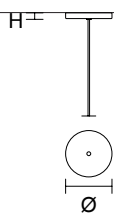

POSY C10 RD 80 

∅ 80 cm / 31.50"
H MAX 160 cm / 63.00"

STANDARD LIGHTING
10×G9×10 W MAX (NOT INCL.)*
* BULB MAX
∅ 37 mm/1.50" W 70 mm/2.80"

POSY C5 LN 75 

w 75 cm / 29.50"
d 20 cm / 7.90"
H MAX 160 cm / 63.00"

STANDARD LIGHTING
5×G9×10 W MAX (NOT INCL.)*
* BULB MAX
∅ 37 mm/1.50" W 70 mm/2.80"

POSY C7 LN 125 

w 125 cm / 49.21"
d 20 cm / 7.90"
H MAX 160 cm / 63.00"

STANDARD LIGHTING
7×G9×10 W MAX (NOT INCL.)*
* BULB MAX
∅ 37 mm/1.50" W 70 mm/2.80"

POSY C10 LN 175 

w 175 cm / 68.90"
d 20 cm / 7.90"
H MAX 160 cm / 63.00"

STANDARD LIGHTING
10×G9×10 W MAX (NOT INCL.)*
* BULB MAX
∅ 37 mm/1.50" W 70 mm/2.80"

SINGLE CANOPY

SIZE		FINISHINGS	PRODUCT NAME
Ø	12 cm / 4.70"	● V91	POSY S1 12
H	0,8 cm / 0.30"		POSY S1 16
			POSY S1 20
			POSY BIL3
			POSY BIL4
			POSY BIL6

SINGLE CANOPY

SIZE		FINISHINGS	PRODUCT NAME
Ø	12 cm / 4.70"	● V91	POSY S1 25
H	0,8 cm / 0.30"		

LINEAR CANOPY LN 75

	SIZE	FINISHINGS	PRODUCT NAME	
	W	75 cm / 29.50"	● V91	POSY C5 LN 75
	D	20 cm / 7.90"		
	H	4 cm / 1.60"		