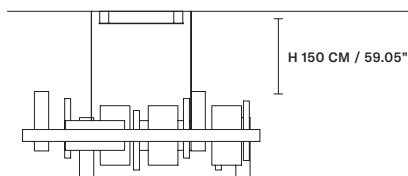

MATERIALS

STANDARD

Transparent glass

STANDARD CABLES

RIBBON S200 

W	200 cm / 78.70"
D	8 cm / 3.10"
H	33 cm / 13.00"
STANDARD INTEGRATED LED LIGHTING	
UP	21,1 W CRI>95 3000 K – 2250 NOMINAL LM
DOWN	44,46 W CRI>95 3000 K – 4742 NOMINAL LM
ON REQUEST	
UP	21,1 W CRI>95 2700 K – 2145 NOMINAL LM
DOWN	44,46 W CRI>95 2700 K – 4520 NOMINAL LM
DIMMABLE	
0-10V	

RIBBON S150 

W	150 cm / 59.10"
D	8 cm / 3.10"
H	33 cm / 13.00"
STANDARD INTEGRATED LED LIGHTING	
UP	17 W CRI>95 3000 K – 1813 NOMINAL LM
DOWN	33,5 W CRI>95 3000 K – 3573 NOMINAL LM
ON REQUEST	
UP	17 W CRI>95 2700 K – 1728 NOMINAL LM
DOWN	33,5 W CRI>95 2700 K – 3405 NOMINAL LM
DIMMABLE	
0-10V	

RIBBON S100 

W	100 cm / 39.40"
D	8 cm / 3.10"
H	33 cm / 13.00"
STANDARD INTEGRATED LED LIGHTING	
UP	9,36 W CRI>95 3000 K – 998 NOMINAL LM
DOWN	21,1 W CRI>95 3000 K – 2250 NOMINAL LM
ON REQUEST	
UP	9,36 W CRI>95 2700 K – 951 NOMINAL LM
DOWN	21,1 W CRI>95 2700 K – 2145 NOMINAL LM
DIMMABLE	
0-10V	