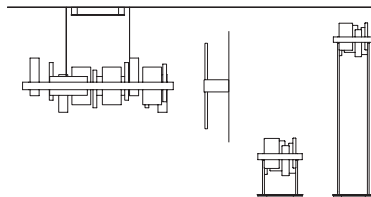

Ribbon

SUSPENSION
APPLIQUE
TABLE LAMP
FLOOR LAMP