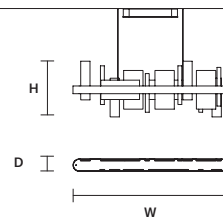

MATERIALS

STANDARD

Transparent glass

STANDARD CABLES

RIBBON S200 

W	200 cm / 78.70"
D	8 cm / 3.10"
H	33 cm / 13.00"
STANDARD INTEGRATED LED LIGHTING	
UP	21,1 W CRI>95 3000 K – 2250 NOMINAL LM
DOWN	44,46 W CRI>95 3000 K – 4742 NOMINAL LM
ON REQUEST	
UP	21,1 W CRI>95 2700 K – 2145 NOMINAL LM
DOWN	44,46 W CRI>95 2700 K – 4520 NOMINAL LM
DIMMABLE	
0-10V	

RIBBON S150 

W	150 cm / 59.10"
D	8 cm / 3.10"
H	33 cm / 13.00"
STANDARD INTEGRATED LED LIGHTING	
UP	17 W CRI>95 3000 K – 1813 NOMINAL LM
DOWN	33,5 W CRI>95 3000 K – 3573 NOMINAL LM
ON REQUEST	
UP	17 W CRI>95 2700 K – 1728 NOMINAL LM
DOWN	33,5 W CRI>95 2700 K – 3405 NOMINAL LM
DIMMABLE	
0-10V	

RIBBON S100 

W	100 cm / 39.40"
D	8 cm / 3.10"
H	33 cm / 13.00"
STANDARD INTEGRATED LED LIGHTING	
UP	9,36 W CRI>95 3000 K – 998 NOMINAL LM
DOWN	21,1 W CRI>95 3000 K – 2250 NOMINAL LM
ON REQUEST	
UP	9,36 W CRI>95 2700 K – 951 NOMINAL LM
DOWN	21,1 W CRI>95 2700 K – 2145 NOMINAL LM
DIMMABLE	
0-10V	