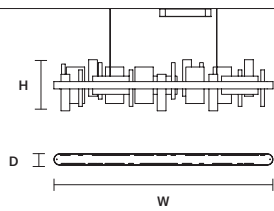

MATERIALS

STANDARD

Transparent glass

STANDARD CABLES

RIBBON S200 

W	200 cm / 78.70"
D	8 cm / 3.10"
H	33 cm / 13.00"
STANDARD INTEGRATED LED LIGHTING	
UP	21,1 W CRI>95 3000 K – 2250 NOMINAL LM
DOWN	44,46 W CRI>95 3000 K – 4742 NOMINAL LM
ON REQUEST	
UP	21,1 W CRI>95 2700 K – 2145 NOMINAL LM
DOWN	44,46 W CRI>95 2700 K – 4520 NOMINAL LM
DIMMABLE	
0-10V	

RIBBON S150 

W	150 cm / 59.10"
D	8 cm / 3.10"
H	33 cm / 13.00"
STANDARD INTEGRATED LED LIGHTING	
UP	17 W CRI>95 3000 K – 1813 NOMINAL LM
DOWN	33,5 W CRI>95 3000 K – 3573 NOMINAL LM
ON REQUEST	
UP	17 W CRI>95 2700 K – 1728 NOMINAL LM
DOWN	33,5 W CRI>95 2700 K – 3405 NOMINAL LM
DIMMABLE	
0-10V	

RIBBON S100 

W	100 cm / 39.40"
D	8 cm / 3.10"
H	33 cm / 13.00"
STANDARD INTEGRATED LED LIGHTING	
UP	9,36 W CRI>95 3000 K – 998 NOMINAL LM
DOWN	21,1 W CRI>95 3000 K – 2250 NOMINAL LM
ON REQUEST	
UP	9,36 W CRI>95 2700 K – 951 NOMINAL LM
DOWN	21,1 W CRI>95 2700 K – 2145 NOMINAL LM
DIMMABLE	
0-10V	