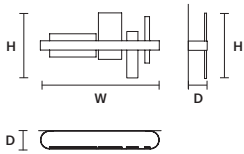

RIBBON A65

W	65 cm / 25.60"
D	10 cm / 3.90"
H	33 cm / 13.00"
STANDARD INTEGRATED LED LIGHTING	
UP	5,8 W CRI>95 3000 K – 618 NOMINAL LM
DOWN	5,8 W CRI>95 3000 K – 618 NOMINAL LM
ON REQUEST	
UP	5,8 W CRI>95 2700 K – 589 NOMINAL LM
DOWN	5,8 W CRI>95 2700 K – 589 NOMINAL LM
DIMMABLE	
0-10V	

RIBBON A37

W	37 cm / 14.60"
D	10 cm / 3.90"
H	33 cm / 13.00"
STANDARD INTEGRATED LED LIGHTING	
UP	3,51 W CRI>95 3000 K – 375 NOMINAL LM
DOWN	3,51 W CRI>95 3000 K – 375 NOMINAL LM
ON REQUEST	
UP	3,51 W CRI>95 2700 K – 357 NOMINAL LM
DOWN	3,51 W CRI>95 2700 K – 357 NOMINAL LM
DIMMABLE	
0-10V