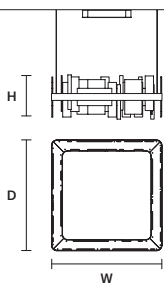

RIBBON S150 

W	150 cm / 59.10"
D	8 cm / 3.10"
H	33 cm / 13.00"
STANDARD INTEGRATED LED LIGHTING	
UP	17 W CRI>95 3000 K – 1813 NOMINAL LM
DOWN	33,5 W CRI>95 3000 K – 3573 NOMINAL LM
ON REQUEST	
UP	17 W CRI>95 2700 K – 1728 NOMINAL LM
DOWN	33,5 W CRI>95 2700 K – 3405 NOMINAL LM
DIMMABLE	
0-10V	

RIBBON S100 

W	100 cm / 39.40"
D	8 cm / 3.10"
H	33 cm / 13.00"
STANDARD INTEGRATED LED LIGHTING	
UP	9,36 W CRI>95 3000 K – 998 NOMINAL LM
DOWN	21,1 W CRI>95 3000 K – 2250 NOMINAL LM
ON REQUEST	
UP	9,36 W CRI>95 2700 K – 951 NOMINAL LM
DOWN	21,1 W CRI>95 2700 K – 2145 NOMINAL LM
DIMMABLE	
0-10V	

RIBBON S70 

W	70 cm / 27.60"
D	8 cm / 3.10"
H	33 cm / 13.00"
STANDARD INTEGRATED LED LIGHTING	
UP	7 W CRI>95 3000 K – 746 NOMINAL LM
DOWN	15 W CRI>95 3000 K – 1600 NOMINAL LM
ON REQUEST	
UP	7 W CRI>95 2700 K – 711 NOMINAL LM
DOWN	15 W CRI>95 2700 K – 1525 NOMINAL LM
DIMMABLE	
0-10V	

RIBBON S80 

W	80 cm / 31.50"
D	80 cm / 31.50"
H	33 cm / 13.00"
STANDARD INTEGRATED LED LIGHTING	
UP	28,1 W CRI>95 3000 K – 2997 NOMINAL LM
DOWN	60,85 W CRI>95 3000 K – 6490 NOMINAL LM
ON REQUEST	
UP	28,1 W CRI>95 2700 K – 2856 NOMINAL LM
DOWN	60,85 W CRI>95 2700 K – 6186 NOMINAL LM
DIMMABLE	
0-10V	