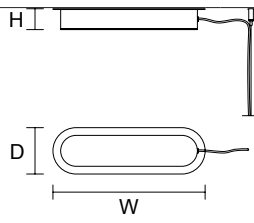

SINGLE CANOPY

SIZE		FRAME FINISHINGS	CANOPY FINISHINGS	PRODUCT NAME
W	39,5 cm / 15.60"	● V90	● V90	RIBBON S200
D	12 cm / 4.70"	● G01*	● G01*	RIBBON S150
H	5,4 cm / 2.10"			RIBBON S100
				RIBBON S70
				RIBBON S80
				RIBBON S50

*NOT AVAILABLE FOR RIBBON S80 AND RIBBON S50