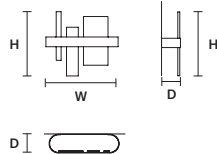

RIBBON A65

W	65 cm / 25.60"
D	10 cm / 3.90"
H	33 cm / 13.00"
STANDARD INTEGRATED LED LIGHTING	
UP	5,8 W CRI>95 3000 K – 618 NOMINAL LM
DOWN	5,8 W CRI>95 3000 K – 618 NOMINAL LM
ON REQUEST	
UP	5,8 W CRI>95 2700 K – 589 NOMINAL LM
DOWN	5,8 W CRI>95 2700 K – 589 NOMINAL LM
DIMMABLE	
0-10V	

RIBBON A37

W	37 cm / 14.60"
D	10 cm / 3.90"
H	33 cm / 13.00"
STANDARD INTEGRATED LED LIGHTING	
UP	3,51 W CRI>95 3000 K – 375 NOMINAL LM
DOWN	3,51 W CRI>95 3000 K – 375 NOMINAL LM
ON REQUEST	
UP	3,51 W CRI>95 2700 K – 357 NOMINAL LM
DOWN	3,51 W CRI>95 2700 K – 357 NOMINAL LM
DIMMABLE	
0-10V