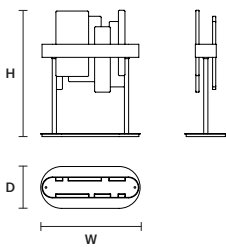

RIBBON TL

W	38 cm / 15.00"
D	16 cm / 6.30"
H	48 cm / 18.90"
STANDARD INTEGRATED LED LIGHTING	
UP	6 W CRI>95 3000 K – 640 NOMINAL LM
DOWN	6 W CRI>95 3000 K – 640 NOMINAL LM
ON REQUEST	
UP	6 W CRI>95 2700 K – 610 NOMINAL LM
DOWN	6 W CRI>95 2700 K – 610 NOMINAL LM
DIMMABLE	
OWN BUTTON	

RIBBON STL

W	38 cm / 15.00"
D	16 cm / 6.30"
H	160 cm / 63.00"
STANDARD INTEGRATED LED LIGHTING	
UP	6 W CRI>95 3000 K – 640 NOMINAL LM
DOWN	6 W CRI>95 3000 K – 640 NOMINAL LM
ON REQUEST	
UP	6 W CRI>95 2700 K – 610 NOMINAL LM
DOWN	6 W CRI>95 2700 K – 610 NOMINAL LM
DIMMABLE	
OWN BUTTON