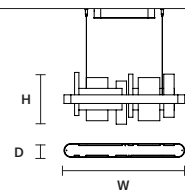

RIBBON S70

W	70 cm / 27.60"
D	8 cm / 3.10"
H	33 cm / 13.00"
STANDARD INTEGRATED LED LIGHTING	
UP	7 W CRI>95 3000 K – 746 NOMINAL LM
DOWN	15 W CRI>95 3000 K – 1600 NOMINAL LM
ON REQUEST	
UP	7 W CRI>95 2700 K – 711 NOMINAL LM
DOWN	15 W CRI>95 2700 K – 1525 NOMINAL LM
DIMMABLE	
0-10V