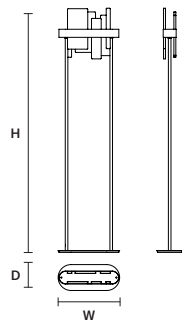

RIBBON TL

W	38 cm / 15.00"
D	16 cm / 6.30"
H	48 cm / 18.90"
STANDARD INTEGRATED LED LIGHTING	
UP	6 W CRI>95 3000 K – 640 NOMINAL LM
DOWN	6 W CRI>95 3000 K – 640 NOMINAL LM
ON REQUEST	
UP	6 W CRI>95 2700 K – 610 NOMINAL LM
DOWN	6 W CRI>95 2700 K – 610 NOMINAL LM
DIMMABLE	
OWN BUTTON	

RIBBON STL

W	38 cm / 15.00"
D	16 cm / 6.30"
H	160 cm / 63.00"
STANDARD INTEGRATED LED LIGHTING	
UP	6 W CRI>95 3000 K – 640 NOMINAL LM
DOWN	6 W CRI>95 3000 K – 640 NOMINAL LM
ON REQUEST	
UP	6 W CRI>95 2700 K – 610 NOMINAL LM
DOWN	6 W CRI>95 2700 K – 610 NOMINAL LM
DIMMABLE	
OWN BUTTON