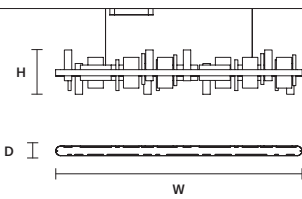

MATERIALS

STANDARD

Transparent glass

STANDARD CABLES

RIBBON S200 

W	200 cm / 78.70"
D	8 cm / 3.10"
H	33 cm / 13.00"
STANDARD INTEGRATED LED LIGHTING	
UP	21,1 W CRI>95 3000 K – 2250 NOMINAL LM
DOWN	44,46 W CRI>95 3000 K – 4742 NOMINAL LM
ON REQUEST	
UP	21,1 W CRI>95 2700 K – 2145 NOMINAL LM
DOWN	44,46 W CRI>95 2700 K – 4520 NOMINAL LM
DIMMABLE	
0-10V	

RIBBON S150 

W	150 cm / 59.10"
D	8 cm / 3.10"
H	33 cm / 13.00"
STANDARD INTEGRATED LED LIGHTING	
UP	17 W CRI>95 3000 K – 1813 NOMINAL LM
DOWN	33,5 W CRI>95 3000 K – 3573 NOMINAL LM
ON REQUEST	
UP	17 W CRI>95 2700 K – 1728 NOMINAL LM
DOWN	33,5 W CRI>95 2700 K – 3405 NOMINAL LM
DIMMABLE	
0-10V	