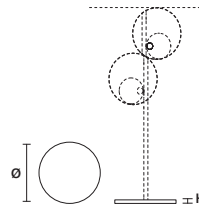

**ACCESSORIES**

**FLOOR LAMP BASE**

H 1 cm / 0.40"  
ø 40 cm / 15.70"

SINGLE CANOPY

	SIZE	FRAME FINISHINGS	CANOPY FINISHINGS	PRODUCT NAME	LIGHTING
	Ø 12,1 cm / 4.80"	● G12	● G12	SOUND S1	LED
	H 10 cm / 3.90"	● G18+V90	● G18+V90	SOUND S1	STANDARD
				SOUND S6	STANDARD