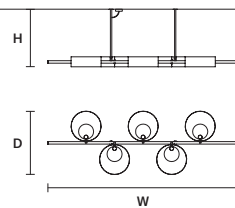

SOUND BIL5

W 191 cm / 75.20"
D 64 cm / 25.20"
H 58 cm / 22.80"

WITH ROD B**

STANDARD LIGHTING **CE**
5xG9x40 W MAX (NOT INCL.)

STANDARD INTEGRATED LED LIGHTING **CE** **LED**

UP 22 W CRI>90
3000 K – 3250 NOMINAL LM
DOWN 22 W CRI>90
3000 K – 3250 NOMINAL LM

ON REQUEST
UP 22 W CRI>90
2700 K – 2762 NOMINAL LM
DOWN 22 W CRI>90
2700 K – 2762 NOMINAL LM

DIMMABLE
0-10V