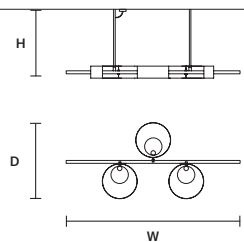

SOUND BIL3

W 134 cm / 52.80"
D 64 cm / 25.20"
H 58 cm / 22.80"

WITH ROD B**

STANDARD LIGHTING **CE**
3xG9x40 W MAX (NOT INCL.)

STANDARD INTEGRATED LED LIGHTING **CE** **LED**

UP 13.5 W CRI>90
3000 K – 1950 NOMINAL LM
DOWN 13.5 W CRI>90
3000 K – 1950 NOMINAL LM

ON REQUEST
UP 13.5 W CRI>90
2700 K – 1657 NOMINAL LM
DOWN 13.5 W CRI>90
2700 K – 1657 NOMINAL LM

DIMMABLE
0-10V