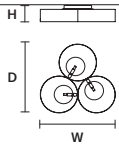

SOUND PL3

W 60 cm / 23.60"
D 56 cm / 22.00"
H 14 cm / 5.50"

STANDARD LIGHTING
3xG9x40 W MAX (NOT INCL.)

STANDARD INTEGRATED LED LIGHTING
DOWN 13.5 W CRI>90
3000 K – 1950 NOMINAL LM

ON REQUEST
DOWN 13,5 W CRI>90
2700 K – 1657 NOMINAL LM

DIMMABLE
0-10V