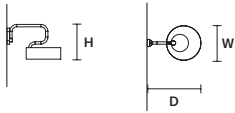

SOUND A1

W 30 cm / 11.80"
D 45 cm / 17.70"
H 30 cm / 11.80"

STANDARD LIGHTING **CE**
1xG9x40 W MAX (NOT INCL.)

STANDARD INTEGRATED LED LIGHTING **CE**

UP 4.4 W CRI>90
3000 K - 650 NOMINAL LM
DOWN 4.4 W CRI>90
3000 K - 650 NOMINAL LM

ON REQUEST
UP 4,4 W CRI>90
2700 K - 552 NOMINAL LM
DOWN 4,4 W CRI>90
2700 K - 552 NOMINAL LM

DIMMABLE
NO