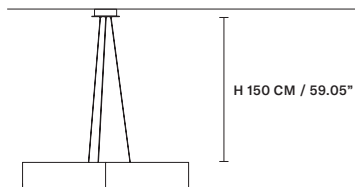

## STANDARD CABLES

**SOUND S1**

Ø 30 cm / 11.80"  
H 60 cm / 23.60"

WITH ROD B\*\*

STANDARD LIGHTING **CE**  
1xG9x40 W MAX (NOT INCL.)

STANDARD INTEGRATED LED LIGHTING **CE** **LED**

UP 4.4 W CRI>90  
3000 K – 650 NOMINAL LM  
DOWN 4.4 W CRI>90  
3000 K – 650 NOMINAL LM

ON REQUEST  
UP 4.4 W CRI>90  
2700 K – 553 NOMINAL LM  
DOWN 4.4 W CRI>90  
2700 K – 553 NOMINAL LM

DIMMABLE  
TRIAC

**SOUND S6**

Ø 110 cm / 43.30"  
H 102 cm / 40.20"

WITH ROD B\*\*

STANDARD LIGHTING **CE**  
6xG9x40 W MAX (NOT INCL.)