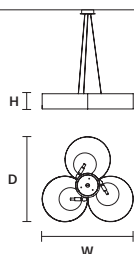

SOUND OR3

W 60 cm / 23.60"
D 56 cm / 22.00"
H 11 cm / 4.30"

STANDARD LIGHTING **CE**
3xG9x40 W MAX (NOT INCL.)

STANDARD INTEGRATED LED LIGHTING **CE** **LED**

UP 13.5 W CRI>90
3000 K – 1950 NOMINAL LM
DOWN 13.5 W CRI>90
3000 K – 1950 NOMINAL LM

ON REQUEST
UP 13.5 W CRI>90
2700 K – 1657 NOMINAL LM
DOWN 13.5 W CRI>90
2700 K – 1657 NOMINAL LM

DIMMABLE
0-10V