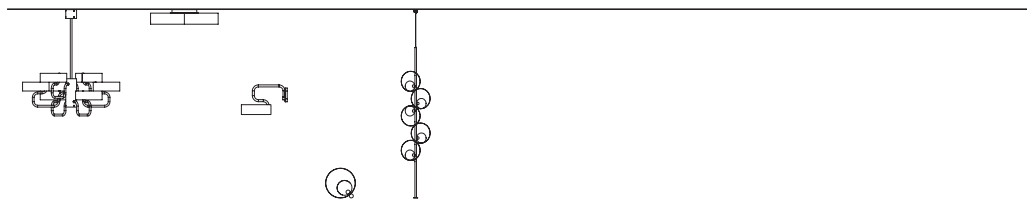

Sound

SUSPENSION
CEILING
APPLIQUE
TABLE LAMP
FLOOR LAMP