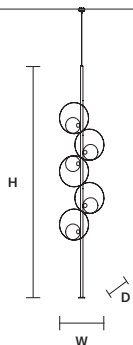

SOUND STL5

W 46 cm / 18.10"
D 10 cm / 3.90"
H 225 cm / 88.60"

STANDARD LIGHTING **CE**
5xG9x40 W MAX (NOT INCL.)

STANDARD INTEGRATED LED LIGHTING **CE**

44 W CRI>90
3000 K - 6500 NOMINAL LM

ON REQUEST
44 W CRI>90
2700 K - 5520 NOMINAL LM

DIMMABLE
OWN BUTTON