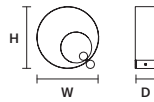

SOUND TL1

W 30 cm / 11.80"
D 11 cm / 4.30"
H 30 cm / 11.80"

STANDARD LIGHTING **CE**
1xG9x40 W MAX (NOT INCL.)

STANDARD INTEGRATED LED LIGHTING **CE**

8.8 W CRI>90
3000 K - 1300 NOMINAL LM

ON REQUEST
8,8 W CRI>90
2700 K - 1104 NOMINAL LM

DIMMABLE
OWN BUTTON