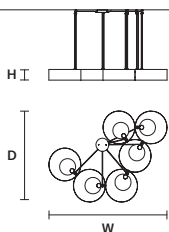

DIMMABLE  
0-10V

**SOUND OR6**

W 120 cm / 47.20"  
D 80 cm / 31.50"  
H 11 cm / 4.30"

STANDARD LIGHTING **CE**  
6xG9x40 W MAX (NOT INCL.)

STANDARD INTEGRATED LED LIGHTING **CE** **LED**

UP 26.5 W CRI>90  
3000 K – 3900 NOMINAL LM  
DOWN 26.5 W CRI>90  
3000 K – 3900 NOMINAL LM

ON REQUEST  
UP 26.5 W CRI>90  
2700 K – 3315 NOMINAL LM  
DOWN 26.5 W CRI>90  
2700 K – 3315 NOMINAL LM

DIMMABLE  
0-10V

**SOUND OR3**

W 60 cm / 23.60"  
D 56 cm / 22.00"  
H 11 cm / 4.30"

STANDARD LIGHTING **CE**  
3xG9x40 W MAX (NOT INCL.)