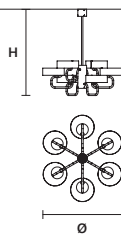

SOUND S6

Ø 110 cm / 43.30"
H 102 cm / 40.20"

WITH ROD B**

STANDARD LIGHTING **CE**
6xG9x40 W MAX (NOT INCL.)

STANDARD INTEGRATED LED LIGHTING **CE** **LED**

UP 26.5 W CRI>90
3000 K – 3900 NOMINAL LM
DOWN 26.5 W CRI>90
3000 K – 3900 NOMINAL LM

ON REQUEST
UP 26.5 W CRI>90
2700 K – 3315 NOMINAL LM
DOWN 26.5 W CRI>90
2700 K – 3315 NOMINAL LM

DIMMABLE
0-10V