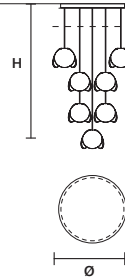

TIMEO C7 RD 80

ø	80 cm / 31.50"
H MAX	140 cm / 55.10"
STANDARD INTEGRATED LED LIGHTING	
28 W CRI>90 3000 K - 3150 NOMINAL LM	
ON REQUEST	
28 W CRI>90 2700 K - 2992 NOMINAL LM	
DIMMABLE	
0-10V