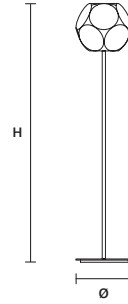

TIMEO A		CE
W	21 cm / 8.30"	
D	19 cm / 7.50"	
H	20 cm / 7.90"	
STANDARD INTEGRATED LED LIGHTING		
4 W CRI>90		
3000 K - 460 NOMINAL LM		
ON REQUEST		
4 W CRI>90		
2700 K - 437 NOMINAL LM		
DIMMABLE		
TRIAC		

TIMEO TL		CE
ø	35 cm / 13.80"	
H	30 cm / 11.80"	
STANDARD INTEGRATED LED LIGHTING		
W CRI>90		
3000 K - 1458 NOMINAL LM		
ON REQUEST		
9 W CRI>90		
2700 K - 1385 NOMINAL LM		
DIMMABLE		
OWN BUTTON		

TIMEO STL		CE
ø	35 cm / 13.80"	
H	160 cm / 63.00"	
STANDARD INTEGRATED LED LIGHTING		
9 W CRI>90		
3000 K - 1458 NOMINAL LM		
ON REQUEST		
9 W CRI>90		
2700 K - 1385 NOMINAL LM		
DIMMABLE		
OWN BUTTON