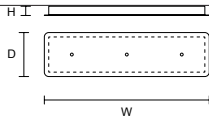

**TIMEO C7 RD 80** 

ø	80 cm / 31.50"
H MAX	140 cm / 55.10"
<b>STANDARD INTEGRATED LED LIGHTING</b>	
28 W CRI>90 3000 K - 3150 NOMINAL LM	
<b>ON REQUEST</b>	
28 W CRI>90 2700 K - 2992 NOMINAL LM	
<b>DIMMABLE</b>	
0-10V	

## SINGLE CANOPY

SIZE		FINISHINGS	PRODUCT NAME
ø	15 cm / 5.90"	● V91	TIMEO S1 20
H	4,2 cm / 1.70"		

LINEAR CANOPY LN 75

SIZE	FINISHINGS	PRODUCT NAME
W 75 cm / 29.50"	V98	TIMEO C3 LN 75
D 20 cm / 7.90"		
H 4 cm / 1.60"		

LINEAR CANOPY LN 125

SIZE	FINISHINGS	PRODUCT NAME
W 125 cm / 49.20"	V98	TIMEO C5 LN 125
D 20 cm / 7.90"		
H 4 cm / 1.60"		

LINEAR CANOPY LN 175

SIZE	FINISHINGS	PRODUCT NAME
W 175 cm / 68.90"	V98	TIMEO C7 LN 175
D 20 cm / 7.90"		
H 4 cm / 1.60"		