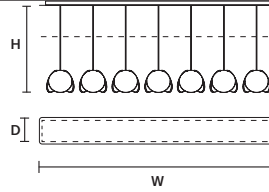

TIMEO C7 LN 175

W	175 cm / 68.90"
D	20 cm / 7.90"
H MAX	140 cm / 55.10"
STANDARD INTEGRATED LED LIGHTING	
28 W CRI>90 3000 K - 3150 NOMINAL LM	
ON REQUEST	
28 W CRI>90 2700 K - 2992 NOMINAL LM	
DIMMABLE	
0-10V