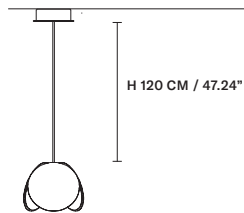

STANDARD CABLES