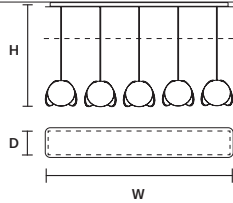

TIMEO C5 LN 125

W	125 cm / 49.20"
D	20 cm / 7.90"
H MAX	140 cm / 55.10"
STANDARD INTEGRATED LED LIGHTING	
20 W CRI>90 3000 K - 2300 NOMINAL LM	
ON REQUEST	
20 W CRI>90 2700 K - 2185 NOMINAL LM	
DIMMABLE	
0-10V