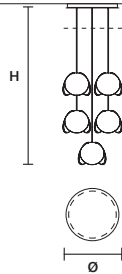

TIMEO C5 RD 60

ø	60 cm / 23.60"
H MAX	140 cm / 55.10"
STANDARD INTEGRATED LED LIGHTING	
20 W CRI>90 3000 K - 2300 NOMINAL LM	
ON REQUEST	
20 W CRI>90 2700 K - 2185 NOMINAL LM	
DIMMABLE	
0-10V