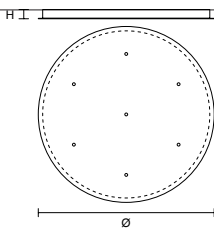

## SINGLE CANOPY

SIZE		FINISHINGS	PRODUCT NAME
ø	15 cm / 5.90"	● V91	TIMEO S1 20
H	4,2 cm / 1.70"		

LINEAR CANOPY LN 75

SIZE	FINISHINGS	PRODUCT NAME
W 75 cm / 29.50"	V98	TIMEO C3 LN 75
D 20 cm / 7.90"		
H 4 cm / 1.60"		

LINEAR CANOPY LN 125

SIZE	FINISHINGS	PRODUCT NAME
W 125 cm / 49.20"	V98	TIMEO C5 LN 125
D 20 cm / 7.90"		
H 4 cm / 1.60"		

LINEAR CANOPY LN 175

SIZE	FINISHINGS	PRODUCT NAME
W 175 cm / 68.90"	V98	TIMEO C7 LN 175
D 20 cm / 7.90"		
H 4 cm / 1.60"		

ROUND CANOPY RD 40

SIZE	FINISHINGS	PRODUCT NAME
Ø 40 cm / 15.70"	V98	TIMEO C3 RD 40
H 4 cm / 1.60"		

ROUND CANOPY RD 60

SIZE	FINISHINGS	PRODUCT NAME
Ø 60 cm / 23.60"	V98	TIMEO C5 RD 60
H 4 cm / 1.60"		

ROUND CANOPY RD 80

SIZE	FINISHINGS	PRODUCT NAME
Ø 80 cm / 31.50"	V98	TIMEO C7 RD 80
H 4 cm / 1.60"		