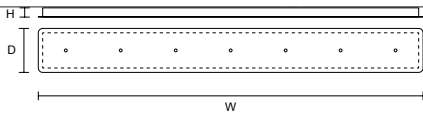

## SINGLE CANOPY

SIZE		FINISHINGS	PRODUCT NAME
ø	15 cm / 5.90"	● V91	TIMEO S1 20
H	4,2 cm / 1.70"		

LINEAR CANOPY LN 75

SIZE	FINISHINGS	PRODUCT NAME
W 75 cm / 29.50"	V98	TIMEO C3 LN 75
D 20 cm / 7.90"		
H 4 cm / 1.60"		

LINEAR CANOPY LN 125

SIZE	FINISHINGS	PRODUCT NAME
W 125 cm / 49.20"	V98	TIMEO C5 LN 125
D 20 cm / 7.90"		
H 4 cm / 1.60"		

LINEAR CANOPY LN 175

SIZE	FINISHINGS	PRODUCT NAME
W 175 cm / 68.90"	V98	TIMEO C7 LN 175
D 20 cm / 7.90"		
H 4 cm / 1.60"		