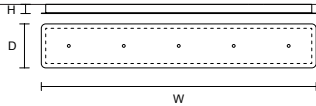

## SINGLE CANOPY

SIZE		FINISHINGS	PRODUCT NAME
ø	15 cm / 5.90"	● V91	TIMEO S1 20
H	4,2 cm / 1.70"		

LINEAR CANOPY LN 75

SIZE	FINISHINGS	PRODUCT NAME
W 75 cm / 29.50"	V98	TIMEO C3 LN 75
D 20 cm / 7.90"		
H 4 cm / 1.60"		

LINEAR CANOPY LN 125

SIZE	FINISHINGS	PRODUCT NAME
W 125 cm / 49.20"	V98	TIMEO C5 LN 125
D 20 cm / 7.90"		
H 4 cm / 1.60"		

LINEAR CANOPY LN 175

SIZE	FINISHINGS	PRODUCT NAME
W 175 cm / 68.90"	V98	TIMEO C7 LN 175
D 20 cm / 7.90"		
H 4 cm / 1.60"		