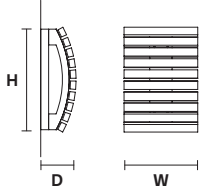

**INTEGRATED LED LIGHTING**  
72 W CRI>95  
3000 K – 7680 NOMINAL LM

**ON REQUEST**  
72 W CRI>95  
2700 K – 7320 NOMINAL LM

**DIMMABLE**  
0-10V

**VEGAS A P VRT** 

W	28 cm / 11.00"
D	10 cm / 3.90"
H	38 cm / 15.00"
INTEGRATED LED LIGHTING	
7 W CRI>95 3000 K – 746 NOMINAL LM	
ON REQUEST	
7 W CRI>95 2700 K – 712 NOMINAL LM	
DIMMABLE	
0-10V	