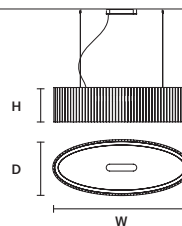

VEGAS S OV160

W 160 cm / 63.00"
D 65 cm / 25.60"
H 40 cm / 15.70"

INTEGRATED LED LIGHTING
119 W CRI>95
3000 K - 12693 NOMINAL LM

ON REQUEST
119 W CRI>95
2700 K - 12098 NOMINAL LM

DIMMABLE
0-10V