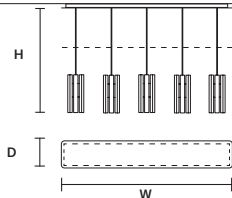

VEGAS C5 LN 125

W	125 cm / 49.20"
D	20 cm / 7.90"
H MAX	150 cm / 59.10"
INTEGRATED LED LIGHTING	
27 W CRI>90	
3000K - 3440 Nominal lm	
ON REQUEST	
27 W CRI>90	
2700 K - 3268 NOMINAL LM	
DIMMABLE	
0-10V