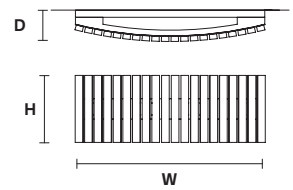

VEGAS A G

W	79 cm / 31.10"
D	10 cm / 3.90"
H	28 cm / 11.00"
INTEGRATED LED LIGHTING	
14 W CRI>95 3000 K – 1492 NOMINAL LM	
ON REQUEST	
14 W CRI>95 2700 K – 1424 NOMINAL LM	
DIMMABLE	
0-10V