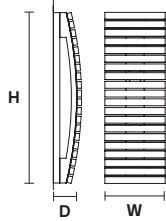

VEGAS A G VRT

W	28 cm / 11.00"
D	10 cm / 3.90"
H	79 cm / 31.10"
INTEGRATED LED LIGHTING	
14 W CRI>95 3000 K – 1492 NOMINAL LM	
ON REQUEST	
14 W CRI>95 2700 K – 1424 NOMINAL LM	
DIMMABLE	
0-10V