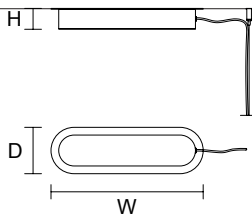

SINGLE CANOPY

SIZE	FINISHINGS	PRODUCT NAME
Ø 12 cm / 4.70"	F04	VEGAS S RD12
H 6 cm / 2.40"		

SINGLE CANOPY

SIZE	FINISHINGS	PRODUCT NAME
Ø 19,2 cm / 7.60"	F04	VEGAS S RD40
H 4 cm / 1.60"		VEGAS S RD40 DB
		VEGAS S RD60
		VEGAS S RD60 DB

SINGLE CANOPY

SIZE	FINISHINGS	PRODUCT NAME
Ø 21 cm / 8.30"	F04	VEGAS S VRT70
H 4,5 cm / 1.80"		VEGAS S VRT90
		VEGAS S VRT140

SINGLE CANOPY

SIZE	FINISHINGS	PRODUCT NAME
Ø 30 cm / 11.80"	F04	VEGAS S VRT180
H 4,5 cm / 1.80"		

SINGLE CANOPY

SIZE	FINISHINGS	PRODUCT NAME
W 39,5 cm / 15.60"	F04	VEGAS BIL90
D 12 cm / 4.70"		VEGAS BIL140
H 5,4 cm / 2.10"		VEGAS BIL180
		VEGAS S OV85
		VEGAS S OV120
		VEGAS S OV 160

LINEAR CANOPY LN 75

	SIZE	FINISHINGS	PRODUCT NAME
	W	75 cm / 29.50"	● V98 VEGAS C3 LN 75
	D	20 cm / 7.90"	
	H	4 cm / 1.60"	

LINEAR CANOPY LN 125

	SIZE	FINISHINGS	PRODUCT NAME
	W	125 cm / 49.20"	● V98 VEGAS C5 LN 125
	D	20 cm / 7.90"	
	H	4 cm / 1.60"	