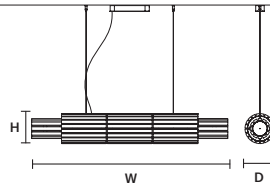

VEGAS BIL 180

W 175 cm / 68.90"
D 27 cm / 10.60"
H 27 cm / 10.60"

INTEGRATED LED LIGHTING
72 W CRI>95
3000 K – 7680 NOMINAL LM

ON REQUEST
72 W CRI>95
2700 K – 7320 NOMINAL LM

DIMMABLE
0-10V