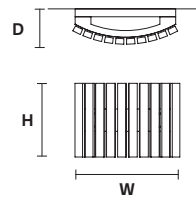

VEGAS A P

W	38 cm / 15.00"
D	10 cm / 3.90"
H	28 cm / 11.00"
INTEGRATED LED LIGHTING	
7 W CRI>95 3000 K – 746 NOMINAL LM	
ON REQUEST	
7 W CRI>95 2700 K – 712 NOMINAL LM	
DIMMABLE	
0-10V