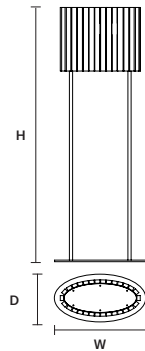

VEGAS STL

W	57 cm / 22.40"
D	30 cm / 11.80"
H	160 cm / 63.00"
INTEGRATED LED LIGHTING	
45,6 W CRI>95 3000 K – 4864 NOMINAL LM	
ON REQUEST	
45,6 W CRI>95 2700 K – 4636 NOMINAL LM	
DIMMABLE	
OWN BUTTON