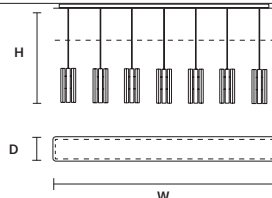

VEGAS C7 LN 175

W	175 cm / 68.90"
D	20 cm / 7.90"
H MAX	150 cm / 59.10"
INTEGRATED LED LIGHTING	
37.8 W CRI>90	
3000K - 4816 Nominal lm	
ON REQUEST	
37,8 W CRI>90	
2700 K - 4575 NOMINAL LM	
DIMMABLE	
0-10V