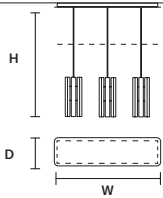

VEGAS C3 LN 75

W	75 cm / 29.50"
D	20 cm / 7.90"
H MAX	150 cm / 59.10"
INTEGRATED LED LIGHTING	
16.2 W CRI>90	
3000 K - 2064 NOMINAL LM	
ON REQUEST	
16,2 W CRI>90	
2700 K - 1960 NOMINAL LM	
DIMMABLE	
0-10V