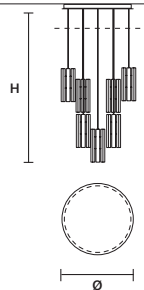

VEGAS C7 RD 80

ø	80 cm / 31.50"
H MAX	150 cm / 59.10"
INTEGRATED LED LIGHTING	
37,8 W CRI>90	
3000K - 4816 Nominal lm	
ON REQUEST	
37,8 W CRI>90	
2700 K - 4575 NOMINAL LM	
DIMMABLE	
0-10V