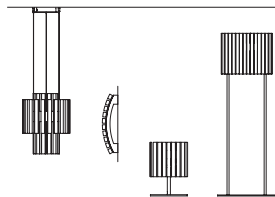

Vegas

SUSPENSION
APPLIQUE
TABLE LAMP
FLOOR LAMP