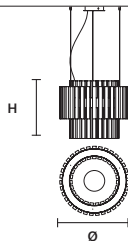

VEGAS S RD 60DB

∅ 60 cm / 23.60"
H 50 cm / 19.70"

INTEGRATED LED LIGHTING
55 W CRI>95
3000 K - 5866 NOMINAL LM

ON REQUEST
55 W CRI>95
2700 K - 5591 NOMINAL LM

DIMMABLE
0-10V