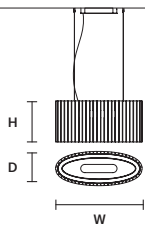

VEGAS S OV85

W 85 cm / 33.50"
D 34 cm / 13.40"
H 40 cm / 15.70"

INTEGRATED LED LIGHTING
58,8 W CRI>95
3000 K - 7570 NOMINAL LM

ON REQUEST
58,8 W CRI>95
2700 K - 7191 NOMINAL LM

DIMMABLE
0-10V