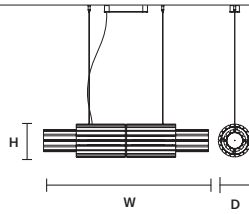

VEGAS BIL 140

W 135 cm / 53.10"
D 27 cm / 10.60"
H 27 cm / 10.60"

INTEGRATED LED LIGHTING
56 W CRI>95
3000 K – 5973 NOMINAL LM

ON REQUEST
56 W CRI>95
2700 K – 5693 NOMINAL LM

DIMMABLE
0-10V