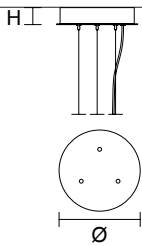

SINGLE CANOPY

SIZE	FINISHINGS	PRODUCT NAME
Ø 12 cm / 4.70"	F04	VEGAS S RD12
H 6 cm / 2.40"		

SINGLE CANOPY

SIZE	FINISHINGS	PRODUCT NAME
Ø 19,2 cm / 7.60"	F04	VEGAS S RD40
H 4 cm / 1.60"		VEGAS S RD40 DB
		VEGAS S RD60
		VEGAS S RD60 DB

SINGLE CANOPY

SIZE	FINISHINGS	PRODUCT NAME
Ø 21 cm / 8.30"	F04	VEGAS S VRT70
H 4,5 cm / 1.80"		VEGAS S VRT90
		VEGAS S VRT140

SINGLE CANOPY

SIZE	FINISHINGS	PRODUCT NAME
Ø 30 cm / 11.80"	F04	VEGAS S VRT180
H 4,5 cm / 1.80"		

	SIZE	FINISHINGS	PRODUCT NAME
	W	75 cm / 29.50"	● V98 VEGAS C3 LN 75
	D	20 cm / 7.90"	
	H	4 cm / 1.60"	

LINEAR CANOPY LN 125

	SIZE	FINISHINGS	PRODUCT NAME
	W	125 cm / 49.20"	● V98 VEGAS C5 LN 125
	D	20 cm / 7.90"	
	H	4 cm / 1.60"	