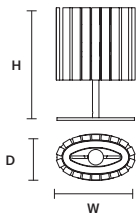

VEGAS TL G

W	30 cm / 11.80"
D	18 cm / 7.10"
H	45 cm / 17.70"
INTEGRATED LED LIGHTING	
10,8 W CRI>95 3000 K – 1152 NOMINAL LM	
ON REQUEST	
10,8 W CRI>95 2700 K – 1098 NOMINAL LM	
DIMMABLE	
OWN BUTTON