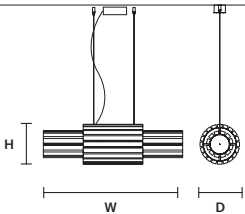

VEGAS BIL 90

W 94 cm / 37.00"
D 27 cm / 10.60"
H 27 cm / 10.60"

INTEGRATED LED LIGHTING
41 W CRI>95
3000 K – 4373 NOMINAL LM

ON REQUEST
41 W CRI>95
2700 K – 4168 NOMINAL LM

DIMMABLE
0-10V