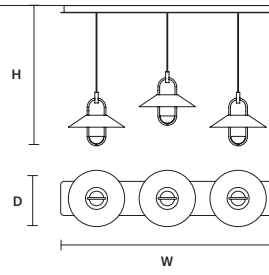

LUPPITER C3 LN 125

w	125 cm / 49.20"
d	33 cm / 13.00"
H MAX	185 cm / 72.80"
STANDARD INTEGRATED LED LIGHTING	
	40,8 W CRI>90
	3000 K – 5337 NOMINAL LM
ON REQUEST	
	40,8 W CRI>90
	2700 K – 5088 NOMINAL LM
DIMMABLE	
	1-10V