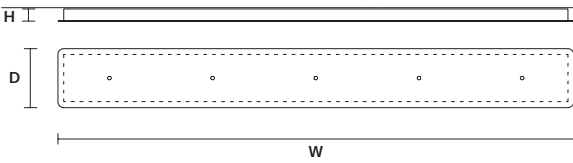

LINEAR CANOPY LN 175

SIZE	FINISHINGS	PRODUCT NAME
W 175 cm / 68.90"	● V91	LUPPITER C5 LN 175
D 20 cm / 7.90"		
H 4 cm / 1.60"