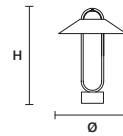

LUPPITER TL 133

ø 33 cm / 13.00"
H 46 cm / 18.10"

STANDARD INTEGRATED LED LIGHTING
5 W CRI>90
3000 K - 526 NOMINAL LM

ON REQUEST
5 W CRI>90
2700 K - 515 NOMINAL LM

DIMMABLE
NO