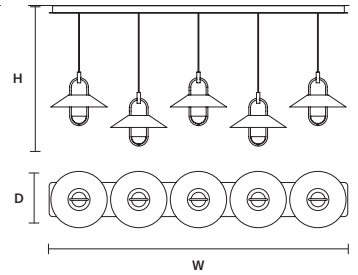

LUPPITER C5 LN 175

w	175 cm / 68.90"
d	33 cm / 13.00"
H MAX	185 cm / 72.80"
STANDARD INTEGRATED LED LIGHTING	
	68 W CRI>90
	3000 K – 8895 NOMINAL LM
ON REQUEST	
	68 W CRI>90
	2700 K – 8480 NOMINAL LM
DIMMABLE	
	0-10V