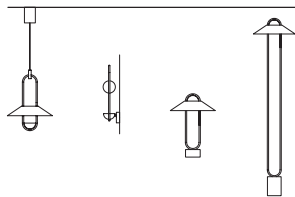

Luppiter

SUSPENSION
APPLIQUE
TABLE LAMP
FLOOR LAMP