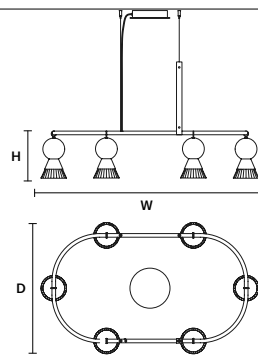

BÖZU S8 OV

W 168 cm / 66.10"
D 72 cm / 27.50"
H 26 cm / 10.20"

STANDARD INTEGRATED LED LIGHTING	
UP	48 W CRI>90 3000 K – 5800 NOMINAL LM
DOWN	48 W CRI>90 3000 K – 5800 NOMINAL LM
ON REQUEST	
UP	48 W CRI>90 2700 K – 5376 NOMINAL LM
DOWN	48 W CRI>90 2700 K – 5376 NOMINAL LM
DIMMABLE	
0-10V	

BÖZU S6 OV

W 120 cm / 47.25"
D 72 cm / 27.50"
H 26 cm / 10.20"

STANDARD INTEGRATED LED LIGHTING	
UP	36 W CRI>90 3000 K – 4350 NOMINAL LM
DOWN	36 W CRI>90 3000 K – 4350 NOMINAL LM
ON REQUEST	
UP	36 W CRI>90 2700 K – 4032 NOMINAL LM
DOWN	36 W CRI>90 2700 K – 4032 NOMINAL LM
DIMMABLE	
0-10V	