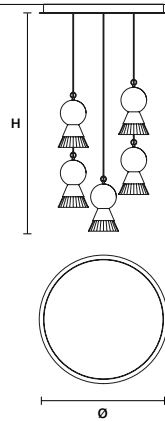

BÖZU C5 RD 60 

∅ 60 cm / 23.60"
HMAX 160 cm / 63.00"

STANDARD INTEGRATED LED LIGHTING	
UP	30 W CRI>90 3000 K – 3625 NOMINAL LM
DOWN	30 W CRI>90 3000 K – 3625 NOMINAL LM
ON REQUEST	
UP	30 W CRI>90 2700 K – 3360 NOMINAL LM
DOWN	30 W CRI>90 2700 K – 3360 NOMINAL LM
DIMMABLE	
0-10V	

SINGLE CANOPY

SIZE	FINISHINGS	PRODUCT NAME
Ø 14 cm / 5.51"	● G26 + ● V91	BÖZU S1
H 4 cm / 1.60"		

SINGLE CANOPY

SIZE	FINISHINGS	PRODUCT NAME
Ø 18 cm / 7.10"	● G26 + ● V91	BÖZU S3 LN
H 4 cm / 1.60"		

SINGLE CANOPY

SIZE	FINISHINGS	PRODUCT NAME
Ø 22 cm / 8.70"	● G26 + ● V91	BÖZU S6 OV
H 4 cm / 1.60"		BÖZU S8 OV

ROUND CANOPY RD 40

	SIZE	FINISHINGS	PRODUCT NAME
	Ø 40 cm / 15.70"	● V91	BÔZU C3 RD 40
	H 4 cm / 1.60"		

ROUND CANOPY RD 60

	SIZE	FINISHINGS	PRODUCT NAME
	Ø 60 cm / 23.60"	● V91	BÔZU C5 RD 60
	H 4 cm / 1.60"		

ROUND CANOPY RD 80

	SIZE	FINISHINGS	PRODUCT NAME
	Ø 80 cm / 31.50"	● V91	BÔZU C7 RD 80
	H 4 cm / 1.60"		