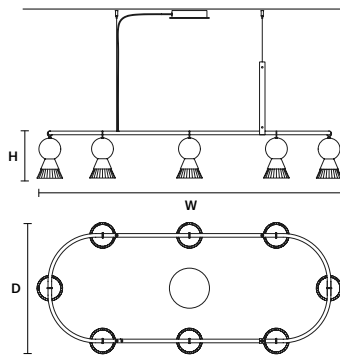

BÖZU S3 LN

W 160 cm / 63.00"
D 14 cm / 5.50"
H 26 cm / 10.20"

STANDARD INTEGRATED LED LIGHTING	
UP	18 W CRI>90 3000 K – 2175 NOMINAL LM
DOWN	18 W CRI>90 3000 K – 2175 NOMINAL LM
ON REQUEST	
UP	18 W CRI>90 2700 K – 2016 NOMINAL LM
DOWN	18 W CRI>90 2700 K – 2016 NOMINAL LM
DIMMABLE	
0-10V	

BÖZU S8 OV

W 168 cm / 66.10"
D 72 cm / 27.50"
H 26 cm / 10.20"

STANDARD INTEGRATED LED LIGHTING	
UP	48 W CRI>90 3000 K – 5800 NOMINAL LM
DOWN	48 W CRI>90 3000 K – 5800 NOMINAL LM
ON REQUEST	
UP	48 W CRI>90 2700 K – 5376 NOMINAL LM
DOWN	48 W CRI>90 2700 K – 5376 NOMINAL LM
DIMMABLE	
0-10V	

BÖZU S6 OV

W 120 cm / 47.25"
D 72 cm / 27.50"
H 26 cm / 10.20"

STANDARD INTEGRATED LED LIGHTING	
UP	36 W CRI>90 3000 K – 4350 NOMINAL LM
DOWN	36 W CRI>90 3000 K – 4350 NOMINAL LM
ON REQUEST	
UP	36 W CRI>90 2700 K – 4032 NOMINAL LM
DOWN	36 W CRI>90 2700 K – 4032 NOMINAL LM
DIMMABLE	
0-10V	